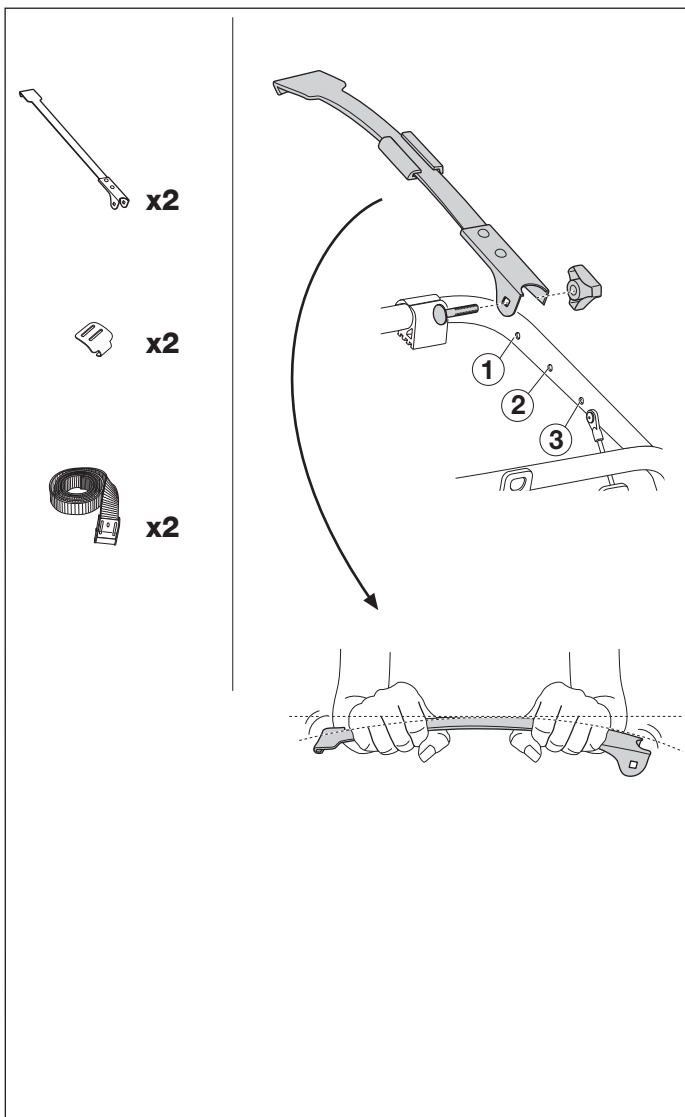

Clip On
Clip On High

9111
7020-05-11

Follow me...

THULE[®]
SWEDEN

Box 69, 330 33 Hillerstorp, SWEDEN
www.thule.com

CHEVROLET Trans Sport, 5-dr MPV, 97-	2
CHRYSLER Grand Voyager, 5-dr MPV, 96-00	2
CHRYSLER Grand Voyager, 5-dr MPV, 01-04	1
CHRYSLER Grand Voyager, 5-dr MPV, 05-	1
CHRYSLER Voyager, 5-dr MPV, 96-00	2
CHRYSLER Voyager, 5-dr MPV, 01-04	1
CHRYSLER Voyager, 5-dr MPV, 05-	1
CITROËN Evasion, 5-dr MPV, 94-02	2
CITROËN Xsara Picasso, 5-dr MPV, 00-03	1
CITROËN Xsara Picasso, 5-dr MPV, 04-	1
DODGE Grand Caravan, 5-dr MPV, 96-00	2
DODGE Grand Caravan, 5-dr MPV, 01-04	1
DODGE Grand Caravan, 5-dr MPV, 05-	1
DODGE Caravan, 5-dr MPV, 96-00	2
DODGE Caravan, 5-dr MPV, 01-04	1
DODGE Caravan, 5-dr MPV, 05-	1
FIAT Ulysse, 5-dr MPV, 94-02	2
FORD Galaxy, 5-dr MPV, 95-00	3
FORD Galaxy, 5-dr MPV, 01-	3
FORD Windstar, 5-dr MPV, 95-97	1
KIA Carneval I, 5-dr MPV, 98-01	1
KIA Carneval II, 5-dr MPV, 02-	1
LANCIA Zeta, 5-dr MPV, 94-02	2
MAZDA MPV, 5-dr MPV, 00-	1
NISSAN Pathfinder, 5-dr SUV, 05-	3
NISSAN Serena, 4-dr MPV, 92-00	1
NISSAN Sunny, 3/5-dr Hatchback, 95-99	1
PEUGEOT 806, 5-dr MPV, 94-02	2
SEAT Alhambra, 5-dr MPV, 96-00	3
SEAT Alhambra, 5-dr MPV, 01-	3
TOYOTA Previa, 5-dr MPV, 90-99	1
VOLKSWAGEN Sharan, 5-dr MPV, 96-00	3
VOLKSWAGEN Sharan, 5-dr MPV, 01-	3