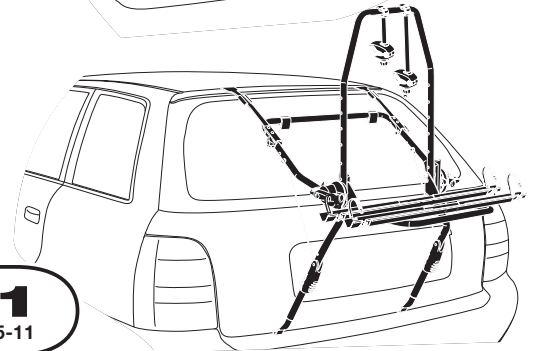

Clip On
Clip On High

9111
7020-05-11

Follow me...

THULE[®]
SWEDEN

Box 69, 330 33 Hillerstorp, SWEDEN
www.thule.com

CHEVROLET Trans Sport, 5-dr MPV, 97-	2
CHRYSLER Grand Voyager, 5-dr MPV, 96-00	2
CHRYSLER Grand Voyager, 5-dr MPV, 01-04	1
CHRYSLER Grand Voyager, 5-dr MPV, 05-	1
CHRYSLER Voyager, 5-dr MPV, 96-00	2
CHRYSLER Voyager, 5-dr MPV, 01-04	1
CHRYSLER Voyager, 5-dr MPV, 05-	1
CITROËN Evasion, 5-dr MPV, 94-02	2
CITROËN Xsara Picasso, 5-dr MPV, 00-03	1
CITROËN Xsara Picasso, 5-dr MPV, 04-	1
DODGE Grand Caravan, 5-dr MPV, 96-00	2
DODGE Grand Caravan, 5-dr MPV, 01-04	1
DODGE Grand Caravan, 5-dr MPV, 05-	1
DODGE Caravan, 5-dr MPV, 96-00	2
DODGE Caravan, 5-dr MPV, 01-04	1
DODGE Caravan, 5-dr MPV, 05-	1
FIAT Ulysse, 5-dr MPV, 94-02	2
FORD Galaxy, 5-dr MPV, 95-00	3
FORD Galaxy, 5-dr MPV, 01-	3
FORD Windstar, 5-dr MPV, 95-97	1
KIA Carneval I, 5-dr MPV, 98-01	1
KIA Carneval II, 5-dr MPV, 02-	1
LANCIA Zeta, 5-dr MPV, 94-02	2
MAZDA MPV, 5-dr MPV, 00-	1
NISSAN Pathfinder, 5-dr SUV, 05-	3
NISSAN Serena, 4-dr MPV, 92-00	1
NISSAN Sunny, 3/5-dr Hatchback, 95-99	1
PEUGEOT 806, 5-dr MPV, 94-02	2
SEAT Alhambra, 5-dr MPV, 96-00	3
SEAT Alhambra, 5-dr MPV, 01-	3
TOYOTA Previa, 5-dr MPV, 90-99	1
VOLKSWAGEN Sharan, 5-dr MPV, 96-00	3
VOLKSWAGEN Sharan, 5-dr MPV, 01-	3