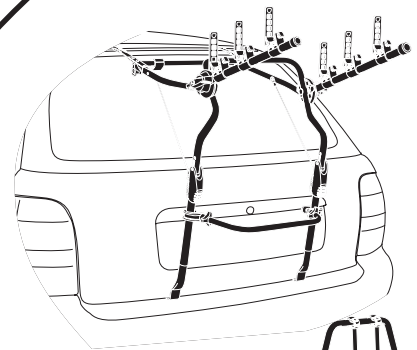

Clip On
Clip On High

9111
7020-05-11

Follow me...

THULE[®]
SWEDEN

Box 69, 330 33 Hillerstorp, SWEDEN
www.thule.com

CHEVROLET Trans Sport, 5-dr MPV, 97-	2
CHRYSLER Grand Voyager, 5-dr MPV, 96-00	2
CHRYSLER Grand Voyager, 5-dr MPV, 01-04	1
CHRYSLER Grand Voyager, 5-dr MPV, 05-	1
CHRYSLER Voyager, 5-dr MPV, 96-00	2
CHRYSLER Voyager, 5-dr MPV, 01-04	1
CHRYSLER Voyager, 5-dr MPV, 05-	1
CITROËN Evasion, 5-dr MPV, 94-02	2
CITROËN Xsara Picasso, 5-dr MPV, 00-03	1
CITROËN Xsara Picasso, 5-dr MPV, 04-	1
DODGE Grand Caravan, 5-dr MPV, 96-00	2
DODGE Grand Caravan, 5-dr MPV, 01-04	1
DODGE Grand Caravan, 5-dr MPV, 05-	1
DODGE Caravan, 5-dr MPV, 96-00	2
DODGE Caravan, 5-dr MPV, 01-04	1
DODGE Caravan, 5-dr MPV, 05-	1
FIAT Ulysse, 5-dr MPV, 94-02	2
FORD Galaxy, 5-dr MPV, 95-00	3
FORD Galaxy, 5-dr MPV, 01-	3
FORD Windstar, 5-dr MPV, 95-97	1
KIA Carneval I, 5-dr MPV, 98-01	1
KIA Carneval II, 5-dr MPV, 02-	1
LANCIA Zeta, 5-dr MPV, 94-02	2
MAZDA MPV, 5-dr MPV, 00-	1
NISSAN Pathfinder, 5-dr SUV, 05-	3
NISSAN Serena, 4-dr MPV, 92-00	1
NISSAN Sunny, 3/5-dr Hatchback, 95-99	1
PEUGEOT 806, 5-dr MPV, 94-02	2
SEAT Alhambra, 5-dr MPV, 96-00	3
SEAT Alhambra, 5-dr MPV, 01-	3
TOYOTA Previa, 5-dr MPV, 90-99	1
VOLKSWAGEN Sharan, 5-dr MPV, 96-00	3
VOLKSWAGEN Sharan, 5-dr MPV, 01-	3