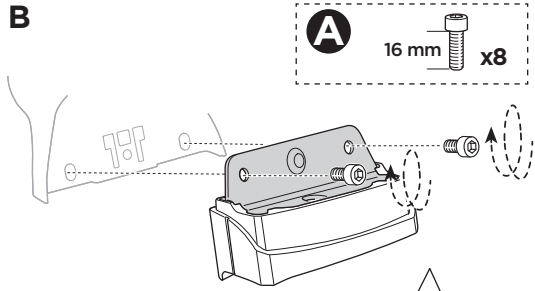

2

A

B

EN Only a few turns
DE Nur wenige Umdrehungen
FR Quelques tours uniquement
NL Slechts enkele slagen
IT Solo qualche giro
ES Sólo algunas vueltas
PT Noções básicas
SV Endast några varv
DK Kun nogle få omgange
NE Bare noen få omdreininger
FI Vain muutama kierros
ET Ainult mõni pööre
LV Tikai dažī apgriezieni
LT Tik keli pasukimai
PL Wystarczy kilka obrotów
RU Только несколько оборотов

UK Лише декілька обертів
BG Само няколко завъртания
CS Pouze několik otáček
SK Len niekoľko otáčok
SL Le nekaj obratov
HR/BiH Samo nekoliko okreta
RO Doar câteva rotiri
HU Csak néhány fordítás
EL Μόνο λίγες περιστροφές
TR Yalnızca birkaç tur

بعض دورات فقط

AR

רק מספר סיבובים

HE

ZH 仅几圈
JA 2～3回転のみ
KO 몇 번만 돌리면 됨
TH เพียงสองสามรอบ

3

x1