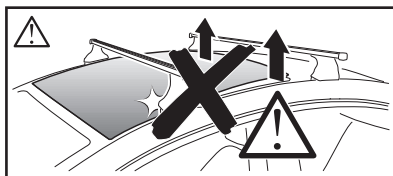

Thule XT Kit 3136

> Instructions

MERCEDES C-Class (W205), 4-dr Sedan, 14-

This kit is only for vehicles with fixpoint.

ISO 11154-E

183136

C.20140526
509-3136-01

Bring your life
thule.com