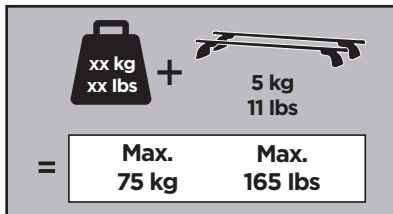

Thule XT Kit 3136

> Instructions

MERCEDES C-Class (W205), 4-dr Sedan, 14-

This kit is only for vehicles with fixpoint.

ISO 11154-E

183136

C.20140526
509-3136-01

Bring your life
thule.com