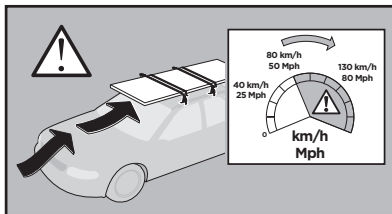

Thule XT Kit 3136

> Instructions

MERCEDES C-Class (W205), 4-dr Sedan, 14-

This kit is only for vehicles with fixpoint.

ISO 11154-E

183136

C.20140526
509-3136-01

Bring your life
thule.com