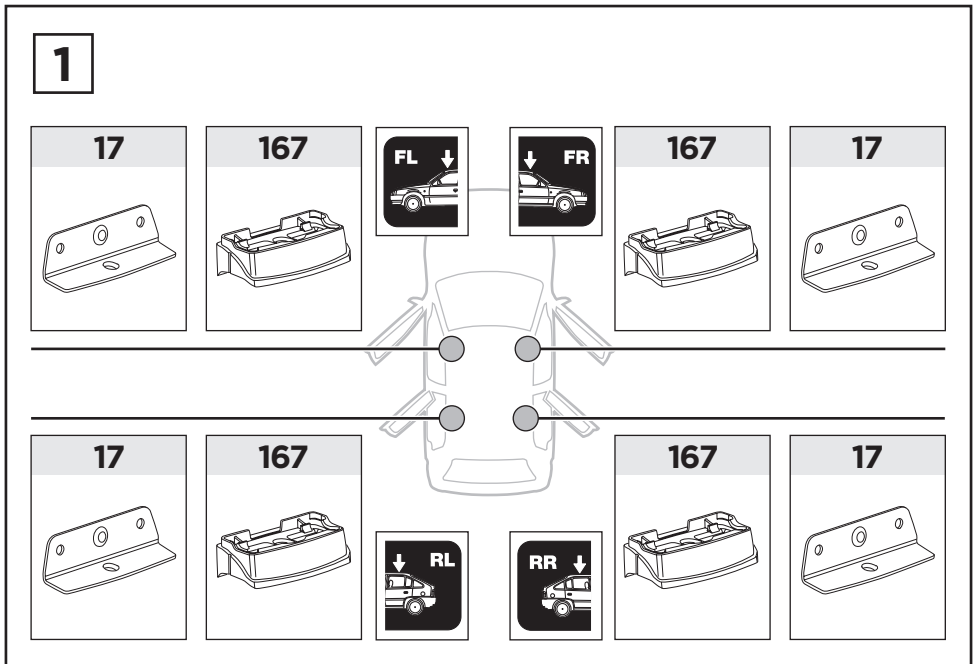

# > Instructions

HYUNDAI i30 SW, 5-dr Estate, 12-

This kit is only for vehicles with fixpoint mounting.

ISO 11154-E

183120

C.20130616  
509-3120-01

Bring your life  
thule.com

**2****A****B**