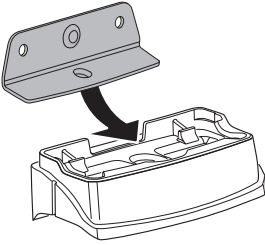

# > Instructions

HYUNDAI i30 SW, 5-dr Estate, 12-

This kit is only for vehicles with fixpoint mounting.

ISO 11154-E

183120

C.20130616  
509-3120-01

Bring your life  
thule.com

**2****A****B**