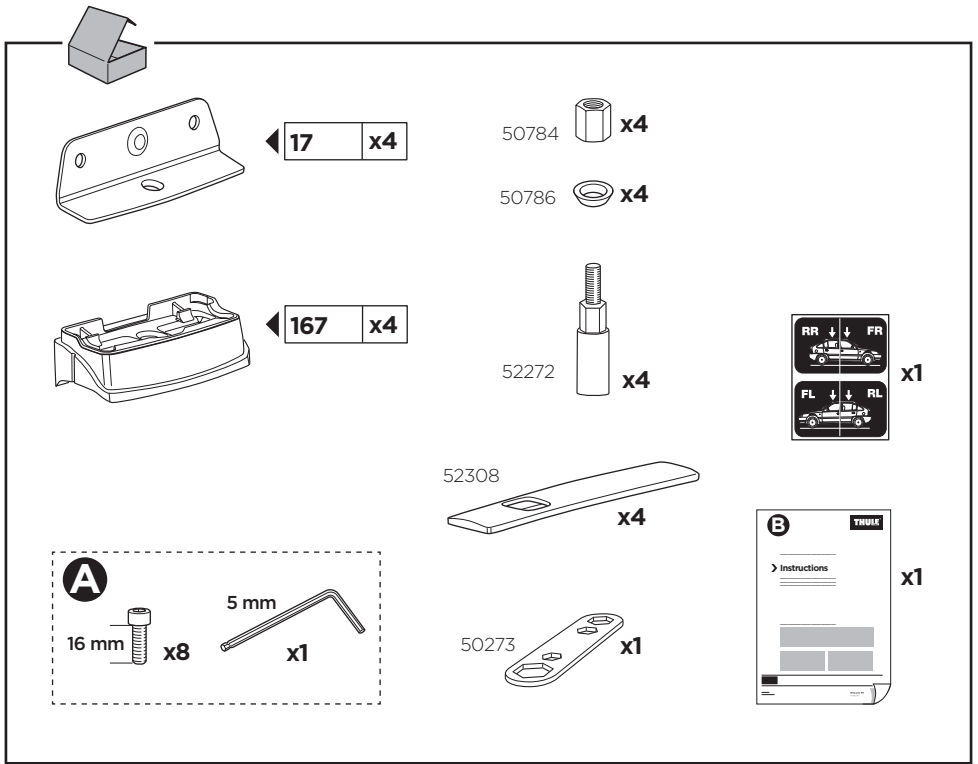

# > Instructions

HYUNDAI i30 SW, 5-dr Estate, 12-

This kit is only for vehicles with fixpoint mounting.

ISO 11154-E

183120

C.20130616  
509-3120-01

Bring your life  
thule.com

**2****A****B**