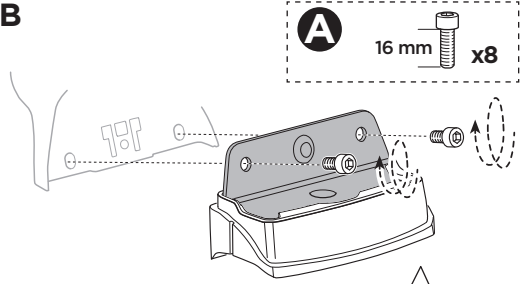

# > Instructions

HYUNDAI i30 SW, 5-dr Estate, 12-

This kit is only for vehicles with fixpoint mounting.

ISO 11154-E

183120

C.20130616  
509-3120-01

Bring your life  
thule.com

**2****A****B**