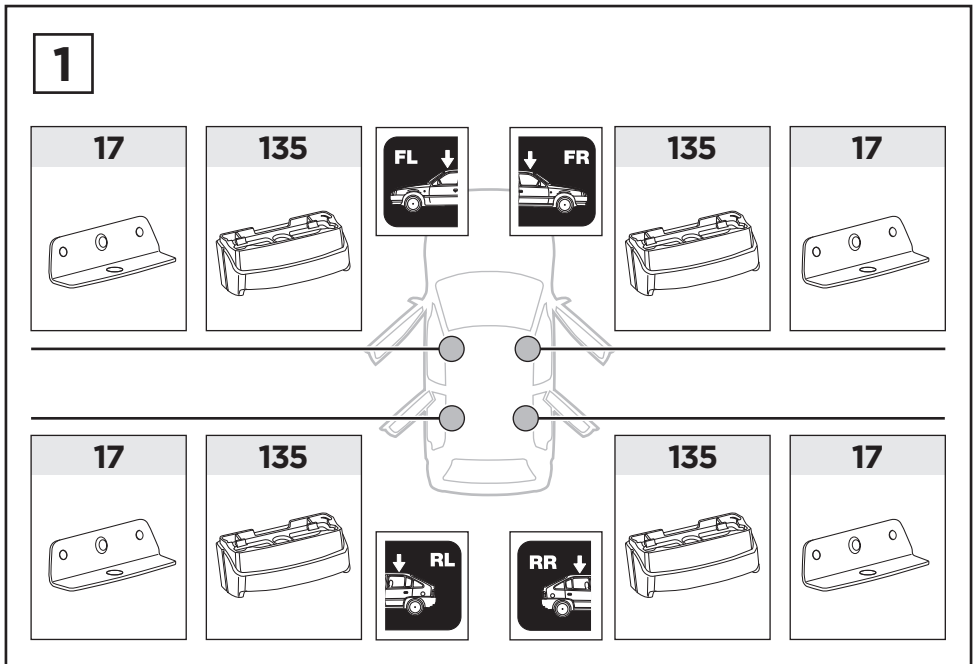

# > Instructions

**SUZUKI SX4**, 5-dr Hatchback, 06-

This kit is only for vehicles with fixpoint mounting.

ISO 11154-E

**183092**

C.20130603  
509-3092-01

**Bring your life**  
thule.com

**2****A****B**