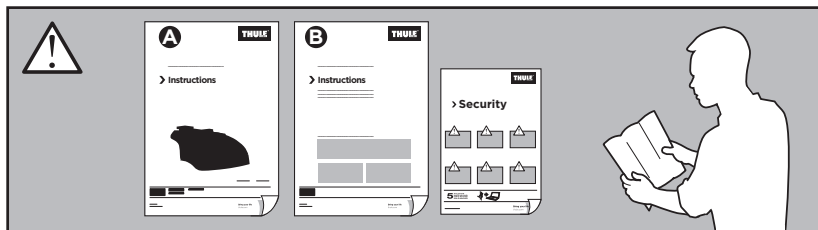

# > Instructions

**SUZUKI SX4**, 5-dr Hatchback, 06-

This kit is only for vehicles with fixpoint mounting.

ISO 11154-E

**183092**

C.20130603  
509-3092-01

**Bring your life**  
thule.com

**2****A****B**