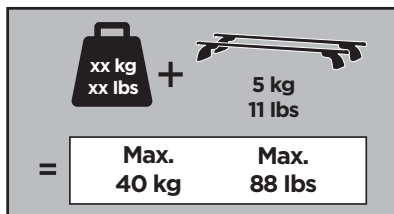

# > Instructions

**SUZUKI SX4**, 5-dr Hatchback, 06-

This kit is only for vehicles with fixpoint mounting.

ISO 11154-E

**183092**

C.20130603  
509-3092-01

**Bring your life**  
thule.com

**2****A****B**