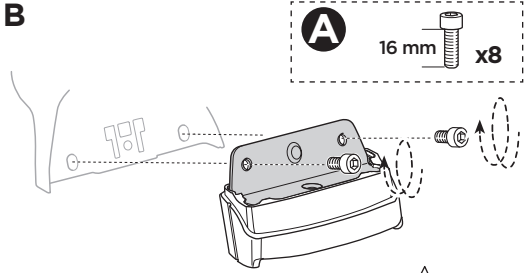

# > Instructions

**SUZUKI SX4**, 5-dr Hatchback, 06-

This kit is only for vehicles with fixpoint mounting.

ISO 11154-E

**183092**

C.20130603  
509-3092-01

**Bring your life**  
thule.com

**2****A****B**