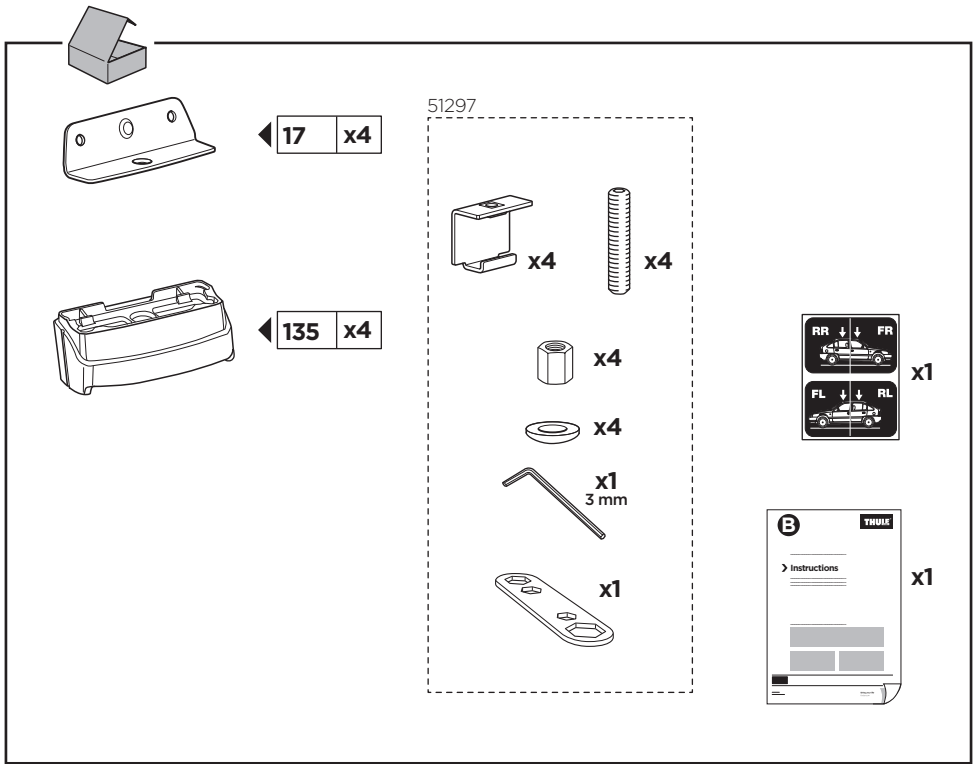

# > Instructions

**SUZUKI SX4**, 5-dr Hatchback, 06-

This kit is only for vehicles with fixpoint mounting.

ISO 11154-E

**183092**

C.20130603  
509-3092-01

**Bring your life**  
thule.com

**2****A****B**

5x

**B**

**5**

**A**

5 mm

x1

**B**

3 mm