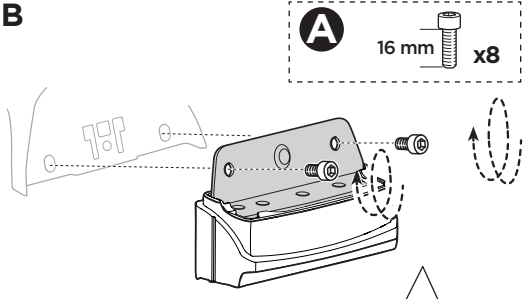

2

A

B

1. **EN** Only a few turns
   DE Nur wenige Umdrehungen
   FR Quelques tours uniquement
   NL Slechts enkele slagen
   IT Solo qualche giro
   ES Sólo algunas vueltas
   PT Noções básicas
   SV Endast några varv
   DK Kun nogle få omgange
   NE Bare noen få omdreinger
   FI Vain muutama kierros
   ET Ainult mõni pööre
   LV Tikai dažī apgriezieni
   LT Tik keli pasukimai
   PL Wystarczy kilka obrotów
   RU Только несколько оборотов

1. **UK** Лише декілька обертів
   BG Само няколко завъртания
   CS Pouze několik otáček
   SK Len niekoľko otáčok
   SL Le nekaj obratov
   HR/BiH Samo nekoliko okreta
   RO Doar câteva rotiri
   HU Csak néhány fordítás
   EL Μόνο λίγες περιστροφές
   TR Yalnızca birkaç tur

بعض دورات فقط

AR

רק מספר סיבובים

HE

1. **ZH** 仅几圈
   JA 2～3回転のみ
   KO 몇 번만 돌리면 됨
   TH เพียงสองสามรอบ

3

x1