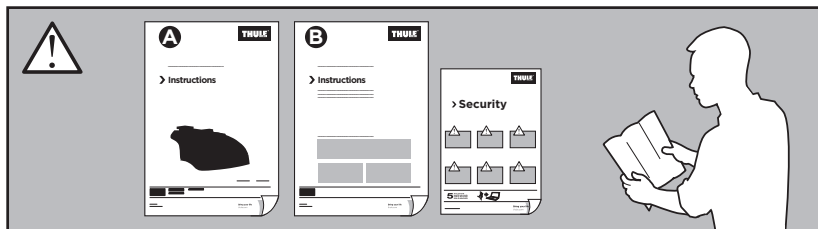

# > Instructions

**HYUNDAI i30**, 5-dr Hatchback, 07-

**KIA Cee'd**, 5-dr Hatchback, 07-

**KIA ProCee'd**, 3-dr Hatchback, 08-

This kit is only for vehicles with fixpoint mounting.

ISO 11154-E

183061

C.20130508  
509-3061-01