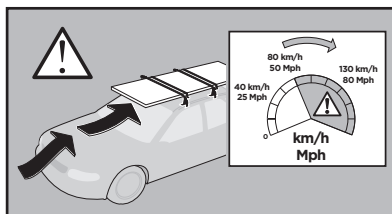

# > Instructions

**HYUNDAI i30**, 5-dr Hatchback, 07-

**KIA Cee'd**, 5-dr Hatchback, 07-

**KIA ProCee'd**, 3-dr Hatchback, 08-

This kit is only for vehicles with fixpoint mounting.

ISO 11154-E

183061

C.20130508  
509-3061-01