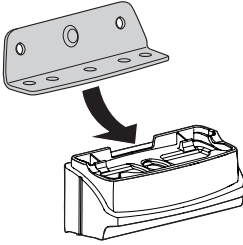

2

A

B

1. **EN** Only a few turns
   DE Nur wenige Umdrehungen
   FR Quelques tours uniquement
   NL Slechts enkele slagen
   IT Solo qualche giro
   ES Sólo algunas vueltas
   PT Noções básicas
   SV Endast några varv
   DK Kun nogle få omgange
   NE Bare noen få omdreinger
   FI Vain muutama kierros
   ET Ainult mõni pööre
   LV Tikai dažī apgriezieni
   LT Tik keli pasukimai
   PL Wystarczy kilka obrotów
   RU Только несколько оборотов

1. **UK** Лише декілька обертів
   BG Само няколко завъртания
   CS Pouze několik otáček
   SK Len niekoľko otáčok
   SL Le nekaj obratov
   HR/BiH Samo nekoliko okreta
   RO Doar câteva rotiri
   HU Csak néhány fordítás
   EL Μόνο λίγες περιστροφές
   TR Yalnızca birkaç tur

بعض دورات فقط

AR

רק מספר סיבובים

HE

1. **ZH** 仅几圈
   JA 2～3回転のみ
   KO 몇 번만 돌리면 됨
   TH เพียงสองสามรอบ

3

x1