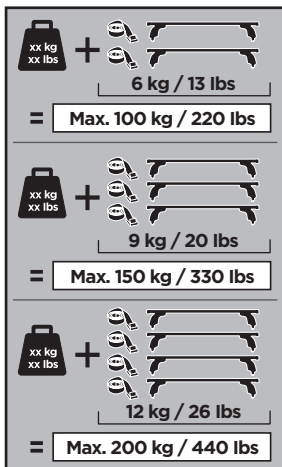

# > Instructions

**CITROËN Dispatch**, 4/5-dr Van, 07-  
**CITROËN Jumpy**, 4/5-dr Van, 07-  
**FIAT Scudo**, 4/5-dr Van, 07-  
**PEUGEOT Expert**, 4/5-dr Van, 07-  
**TOYOTA Proace**, 4/5-dr Van, 13-

This kit is only for vehicles with fixpoint mounting.