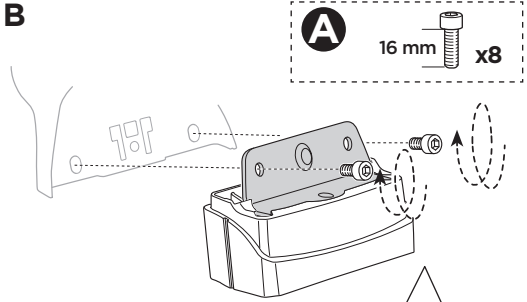

2

A

B

EN Only a few turns
DE Nur wenige Umdrehungen
FR Quelques tours uniquement
NL Slechts enkele slagen
IT Solo qualche giro
ES Sólo algunas vueltas
PT Noções básicas
SV Endast några varv
DK Kun nogle få omgange
NE Bare noen få omdreinger
FI Vain muutama kierros
ET Ainult mõni pööre
LV Tikai dažī apgriezieni
LT Tik keli pasukimai
PL Wystarczy kilka obrotów
RU Только несколько оборотов

UK Лише декілька обертів
BG Само няколко завъртания
CS Pouze několik otáček
SK Len niekoľko otáčok
SL Le nekaj obratov
HR/BiH Samo nekoliko okreta
RO Doar câteva rotiri
HU Csak néhány fordítás
EL Μόνο λίγες περιστροφές
TR Yalnızca birkaç tur

بعض دورات فقط

AR

רק מספר סיבובים

HE

ZH 仅几圈
JA 2～3回転のみ
KO 몇 번만 돌리면 됨
TH เพียงสองสามรอบ

3

x1