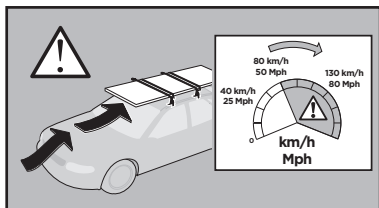

# > Instructions

**CITROËN Dispatch**, 4/5-dr Van, 07-  
**CITROËN Jumpy**, 4/5-dr Van, 07-  
**FIAT Scudo**, 4/5-dr Van, 07-  
**PEUGEOT Expert**, 4/5-dr Van, 07-  
**TOYOTA Proace**, 4/5-dr Van, 13-

This kit is only for vehicles with fixpoint mounting.