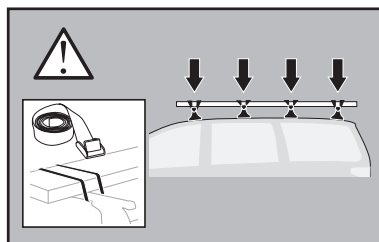

# > Instructions

**CITROËN Dispatch**, 4/5-dr Van, 07-  
**CITROËN Jumpy**, 4/5-dr Van, 07-  
**FIAT Scudo**, 4/5-dr Van, 07-  
**PEUGEOT Expert**, 4/5-dr Van, 07-  
**TOYOTA Proace**, 4/5-dr Van, 13-

This kit is only for vehicles with fixpoint mounting.