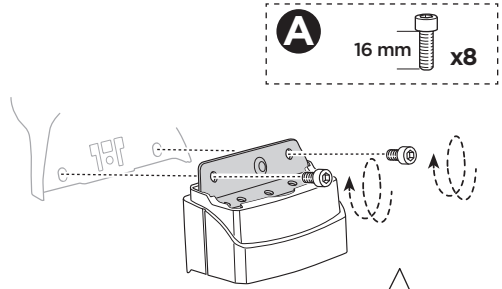

2

A

B

1. **EN** Only a few turns
   DE Nur wenige Umdrehungen
   FR Quelques tours uniquement
   NL Slechts enkele slagen
   IT Solo qualche giro
   ES Sólo algunas vueltas
   PT Noções básicas
   SV Endast några varv
   DK Kun nogle få omgange
   NE Bare noen få omdreinger
   FI Vain muutama kierros
   ET Ainult mõni pööre
   LV Tikai dažī apgriezieni
   LT Tik keli pasukimai
   PL Wystarczy kilka obrotów
   RU Только несколько оборотов

1. **UK** Лише декілька обертів
   BG Само няколко завъртания
   CS Pouze několik otáček
   SK Len niekoľko otáčok
   SL Le nekaj obratov
   HR/BiH Samo nekoliko okreta
   RO Doar câteva rotiri
   HU Csak néhány fordítás
   EL Μόνο λίγες περιστροφές
   TR Yalnızca birkaç tur

بعض دورات فقط

AR

רק מספר סיבובים

HE

1. **ZH** 仅几圈
   JA 2～3回転のみ
   KO 몇 번만 돌리면 됨
   TH เพียงสองสามรอบ

3

x1