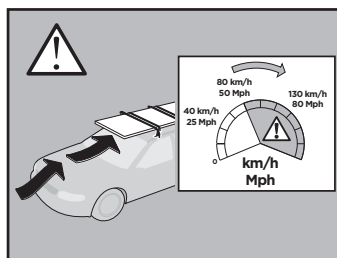

This kit is only for vehicles with fixpoint mounting.

	+			6 kg 13 lbs	=	Max. 100 kg / 220 lbs
	+			9 kg 20 lbs	=	Max. 150 kg / 330 lbs
	+			12 kg 26 lbs	=	Max. 200 kg / 440 lbs

ISO 11154-E

183047

C.20141006
509-3047-03