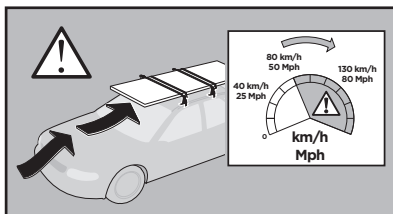

This kit is only for vehicles with fixpoint mounting.

	+		<b>5 kg</b> <b>11 lbs</b>
Corsa D	=	<b>Max.</b> <b>75 kg / 165 lbs</b>	
Combo, Combo Tour, Meriva, Signum, Vectra, Vectra GTS	=	<b>Max.</b> <b>100 kg / 220 lbs</b>	