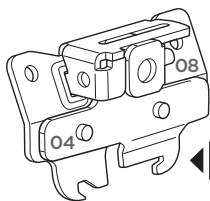

◀ 04 / 08 x1

◀ 03 / 05 x1

◀ 04 / 07 x1

◀ 03 / 06 x1

x1

x4

50616

x4

50751

A

16 mm x8

x1

x1

1