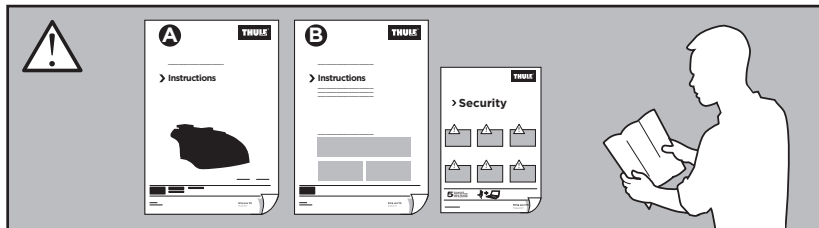

This kit is only for vehicles with fixpoint mounting.

	+		<b>5 kg</b> <b>11 lbs</b>
Corsa D	=	<b>Max.</b> <b>75 kg / 165 lbs</b>	
Combo, Combo Tour, Meriva, Signum, Vectra, Vectra GTS	=	<b>Max.</b> <b>100 kg / 220 lbs</b>	