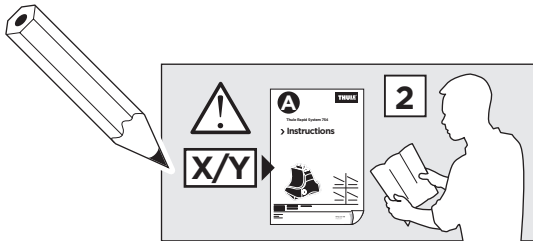

Thule Rapid System Kit 1737

> Instructions

FORD Escape, 5-dr SUV, *12-

*North America

ISO 11154-E

141737
C.20130701
519-1737-01

Bring your life
thule.com

1

	X (scale)	X (mm)	X (inch)
FORD Escape, 5-dr SUV, *12-	46,5	1116	43 7/8

	Y (scale)	Y (mm)	Y (inch)
FORD Escape, 5-dr SUV, *12-	40	1051	41 3/8

2

FORD Escape, 5-dr SUV, *12-

3

	W (mm)	Z (mm)	W (inch)	Z (inch)
FORD Escape, 5-dr SUV, *12-	305	711	12	28