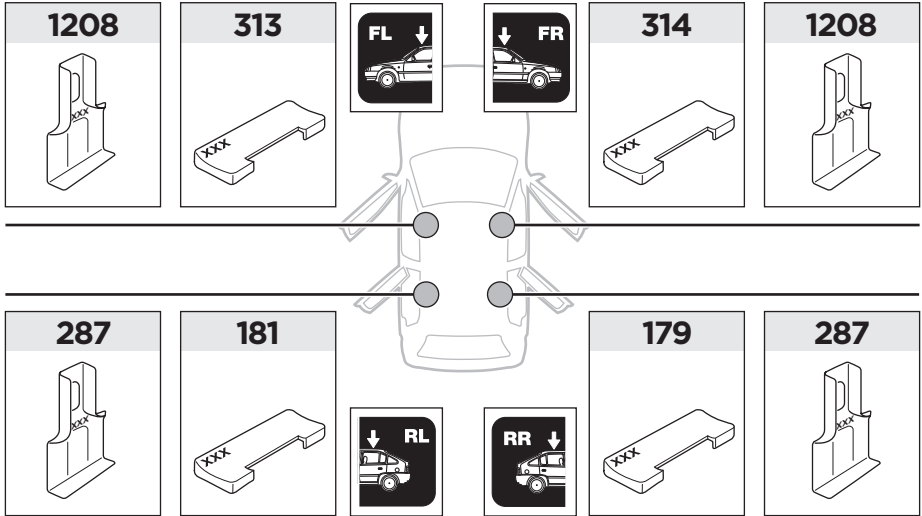

Thule Rapid System Kit 1737

> Instructions

FORD Escape, 5-dr SUV, *12-

*North America

ISO 11154-E

141737
C.20130701
519-1737-01

Bring your life
thule.com

1

	X (scale)	X (mm)	X (inch)
FORD Escape, 5-dr SUV, *12-	46,5	1116	43 7/8

	Y (scale)	Y (mm)	Y (inch)
FORD Escape, 5-dr SUV, *12-	40	1051	41 3/8

2

FORD Escape, 5-dr SUV, *12-

3

	W (mm)	Z (mm)	W (inch)	Z (inch)
FORD Escape, 5-dr SUV, *12-	305	711	12	28