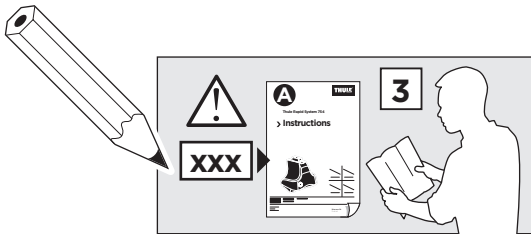

Thule Rapid System Kit 1737

> Instructions

FORD Escape, 5-dr SUV, *12-

*North America

ISO 11154-E

141737
C.20130701
519-1737-01

Bring your life
thule.com

1

	X (scale)	X (mm)	X (inch)
FORD Escape, 5-dr SUV, *12-	46,5	1116	43 7/8

	Y (scale)	Y (mm)	Y (inch)
FORD Escape, 5-dr SUV, *12-	40	1051	41 3/8

2

FORD Escape, 5-dr SUV, *12-

3

	W (mm)	Z (mm)	W (inch)	Z (inch)
FORD Escape, 5-dr SUV, *12-	305	711	12	28