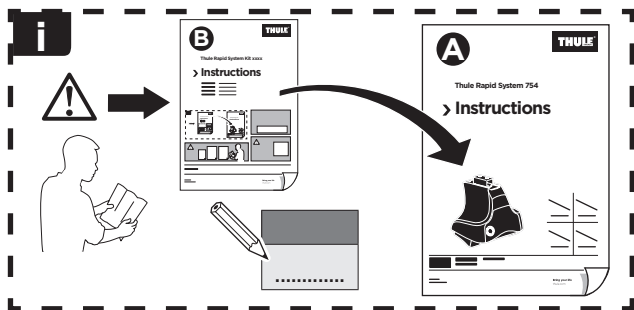

Thule Rapid System Kit 1737

> Instructions

FORD Escape, 5-dr SUV, *12-

*North America

ISO 11154-E

141737
C.20130701
519-1737-01

Bring your life
thule.com

1

	X (scale)	X (mm)	X (inch)
FORD Escape, 5-dr SUV, *12-	46,5	1116	43 7/8

	Y (scale)	Y (mm)	Y (inch)
FORD Escape, 5-dr SUV, *12-	40	1051	41 3/8

2

FORD Escape, 5-dr SUV, *12-

3

	W (mm)	Z (mm)	W (inch)	Z (inch)
FORD Escape, 5-dr SUV, *12-	305	711	12	28