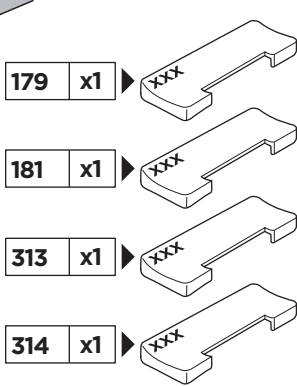

Thule Rapid System Kit 1737

> Instructions

FORD Escape, 5-dr SUV, *12-

*North America

ISO 11154-E

141737
C.20130701
519-1737-01

Bring your life
thule.com

1

	X (scale)	X (mm)	X (inch)
FORD Escape, 5-dr SUV, *12-	46,5	1116	43 7/8

	Y (scale)	Y (mm)	Y (inch)
FORD Escape, 5-dr SUV, *12-	40	1051	41 3/8

2

FORD Escape, 5-dr SUV, *12-

3

	W (mm)	Z (mm)	W (inch)	Z (inch)
FORD Escape, 5-dr SUV, *12-	305	711	12	28