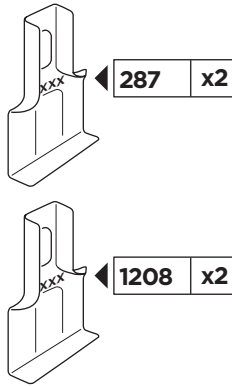

Thule Rapid System Kit 1737

> Instructions

FORD Escape, 5-dr SUV, *12-

*North America

ISO 11154-E

141737
C.20130701
519-1737-01

Bring your life
thule.com

1

	X (scale)	X (mm)	X (inch)
FORD Escape, 5-dr SUV, *12-	46,5	1116	43 7/8

	Y (scale)	Y (mm)	Y (inch)
FORD Escape, 5-dr SUV, *12-	40	1051	41 3/8

2

FORD Escape, 5-dr SUV, *12-

3

	W (mm)	Z (mm)	W (inch)	Z (inch)
FORD Escape, 5-dr SUV, *12-	305	711	12	28