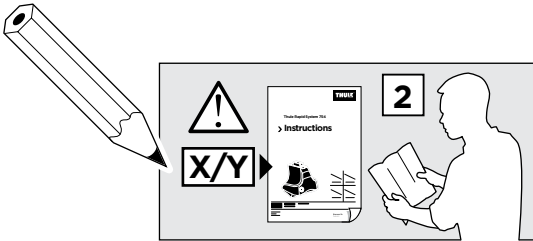

- 1104 x1
- 1105 x1
- 1119 x1
- 1120 x1

x1

x1

1

	X (scale)	X (mm)	X (inch)
VOLVO V60 , 5-dr Estate, 11- (Without railing)	42	1071	42 1/8

	Y (scale)	Y (mm)	Y (inch)
VOLVO V60 , 5-dr Estate, 11- (Without railing)	36	1011	39 3/4