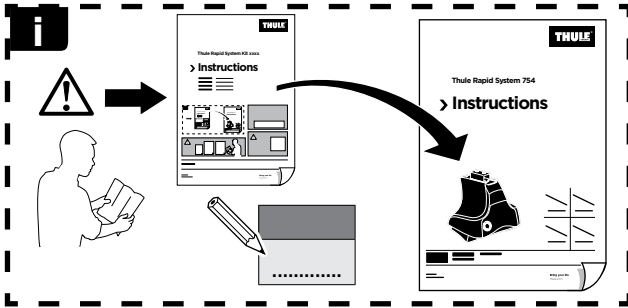

Thule Rapid System Kit 1673

> Instructions

VOLVO V60, 5-dr Estate, 11- (Without railing)

ISO 11154-E

141673

C.20120528
519-1673-01

Bring your life
thule.com

- 07 x2
- 74 x1
- 75 x1

- 1104 x1
- 1105 x1
- 1119 x1
- 1120 x1

x1

x1

1

	X (scale)	X (mm)	X (inch)
VOLVO V60 , 5-dr Estate, 11- (Without railing)	42	1071	42 1/8

	Y (scale)	Y (mm)	Y (inch)
VOLVO V60 , 5-dr Estate, 11- (Without railing)	36	1011	39 3/4