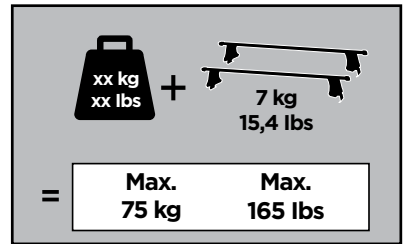

Thule Rapid System Kit 1673

> Instructions

VOLVO V60, 5-dr Estate, 11- (Without railing)

ISO 11154-E

141673

C.20120528
519-1673-01

Bring your life
thule.com

- 07 x2
- 74 x1
- 75 x1

- 1104 x1
- 1105 x1
- 1119 x1
- 1120 x1

x1

x1

1

	X (scale)	X (mm)	X (inch)
VOLVO V60 , 5-dr Estate, 11- (Without railing)	42	1071	42 1/8

	Y (scale)	Y (mm)	Y (inch)
VOLVO V60 , 5-dr Estate, 11- (Without railing)	36	1011	39 3/4

2

VOLVO V60, 5-dr Estate, 11- (Without railing)

3

	W (mm)	Z (mm)	W (inch)	Z (inch)
VOLVO V60, 5-dr Estate, 11- (Without railing)	200	770	7 ⁷/₈	30 ³/₈