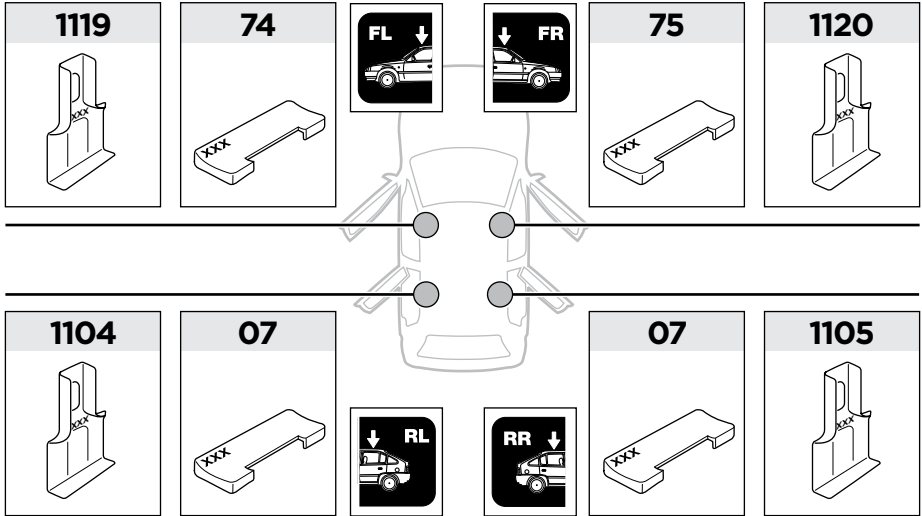

- 1104 x1
- 1105 x1
- 1119 x1
- 1120 x1

x1

x1

1

	X (scale)	X (mm)	X (inch)
VOLVO V60 , 5-dr Estate, 11- (Without railing)	42	1071	42 1/8

	Y (scale)	Y (mm)	Y (inch)
VOLVO V60 , 5-dr Estate, 11- (Without railing)	36	1011	39 3/4

2

VOLVO V60, 5-dr Estate, 11- (Without railing)

3

	W (mm)	Z (mm)	W (inch)	Z (inch)
VOLVO V60, 5-dr Estate, 11- (Without railing)	200	770	7 ⁷/₈	30 ³/₈