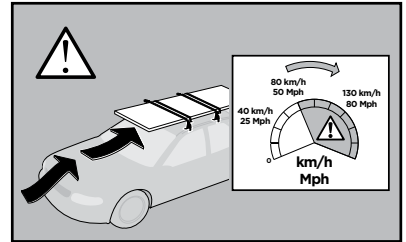

Thule Rapid System Kit 1673

> Instructions

VOLVO V60, 5-dr Estate, 11- (Without railing)

ISO 11154-E

141673

C.20120528
519-1673-01

Bring your life
thule.com