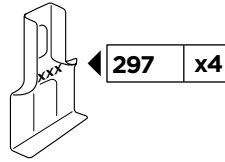

# > Instructions

KIA Sportage, 5-dr SUV, 10- (Without railing)

ISO 11154-E

x1

x1

1

	X (scale)	X (mm)	X (inch)
<b>KIA Sportage, 5-dr SUV, 10-</b> (Without railing)	<b>43,5</b>	<b>1086</b>	<b>42 3/4</b>

	Y (scale)	Y (mm)	Y (inch)
<b>KIA Sportage, 5-dr SUV, 10-</b> (Without railing)	<b>39,5</b>	<b>1046</b>	<b>41 1/8</b>

**2**

**KIA Sportage, 5-dr SUV, 10- (Without railing)**

3

	W (mm)	Z (mm)	W (inch)	Z (inch)
<b>KIA Sportage, 5-dr SUV, 10- (Without railing)</b>	<b>360</b>	<b>700</b>	<b>14 1/8</b>	<b>27 1/2</b>