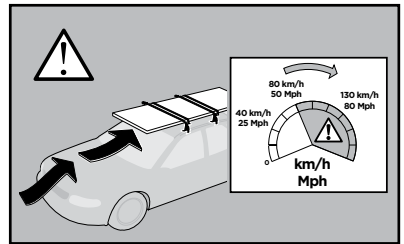

# > Instructions

KIA Sportage, 5-dr SUV, 10- (Without railing)

ISO 11154-E

x1

x1

1

	X (scale)	X (mm)	X (inch)
<b>KIA Sportage, 5-dr SUV, 10-</b> (Without railing)	<b>43,5</b>	<b>1086</b>	<b>42 3/4</b>

	Y (scale)	Y (mm)	Y (inch)
<b>KIA Sportage, 5-dr SUV, 10-</b> (Without railing)	<b>39,5</b>	<b>1046</b>	<b>41 1/8</b>