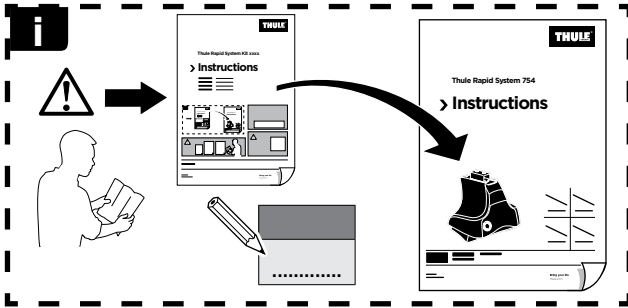

# > Instructions

KIA Sportage, 5-dr SUV, 10- (Without railing)

ISO 11154-E

x1

x1

1

	X (scale)	X (mm)	X (inch)
<b>KIA Sportage, 5-dr SUV, 10-</b> (Without railing)	<b>43,5</b>	<b>1086</b>	<b>42 3/4</b>

	Y (scale)	Y (mm)	Y (inch)
<b>KIA Sportage, 5-dr SUV, 10-</b> (Without railing)	<b>39,5</b>	<b>1046</b>	<b>41 1/8</b>