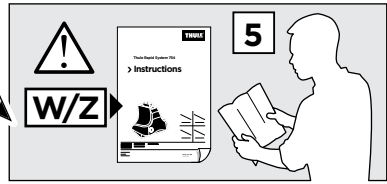

3

	W (mm)	Z (mm)	W (inch)	Z (inch)
KIA Sportage, 5-dr SUV, 10- (Without railing)	360	700	14 1/8	27 1/2