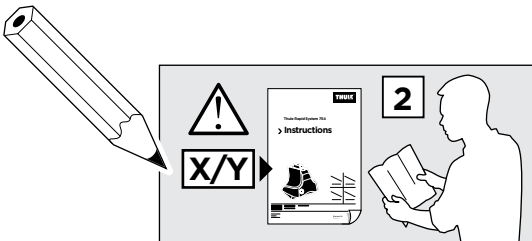

# > Instructions

KIA Sportage, 5-dr SUV, 10- (Without railing)

ISO 11154-E

x1

x1

1

	X (scale)	X (mm)	X (inch)
<b>KIA Sportage, 5-dr SUV, 10-</b> (Without railing)	<b>43,5</b>	<b>1086</b>	<b>42 3/4</b>

	Y (scale)	Y (mm)	Y (inch)
<b>KIA Sportage, 5-dr SUV, 10-</b> (Without railing)	<b>39,5</b>	<b>1046</b>	<b>41 1/8</b>