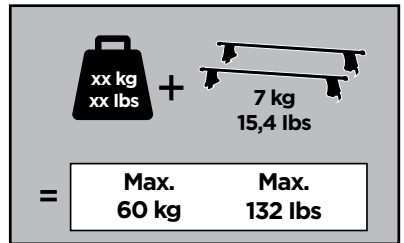

# > Instructions

KIA Sportage, 5-dr SUV, 10- (Without railing)

ISO 11154-E

x1

x1

1

	X (scale)	X (mm)	X (inch)
<b>KIA Sportage, 5-dr SUV, 10-</b> (Without railing)	<b>43,5</b>	<b>1086</b>	<b>42 3/4</b>

	Y (scale)	Y (mm)	Y (inch)
<b>KIA Sportage, 5-dr SUV, 10-</b> (Without railing)	<b>39,5</b>	<b>1046</b>	<b>41 1/8</b>

**2**

**KIA Sportage, 5-dr SUV, 10- (Without railing)**

3

	W (mm)	Z (mm)	W (inch)	Z (inch)
<b>KIA Sportage, 5-dr SUV, 10- (Without railing)</b>	<b>360</b>	<b>700</b>	<b>14 1/8</b>	<b>27 1/2</b>