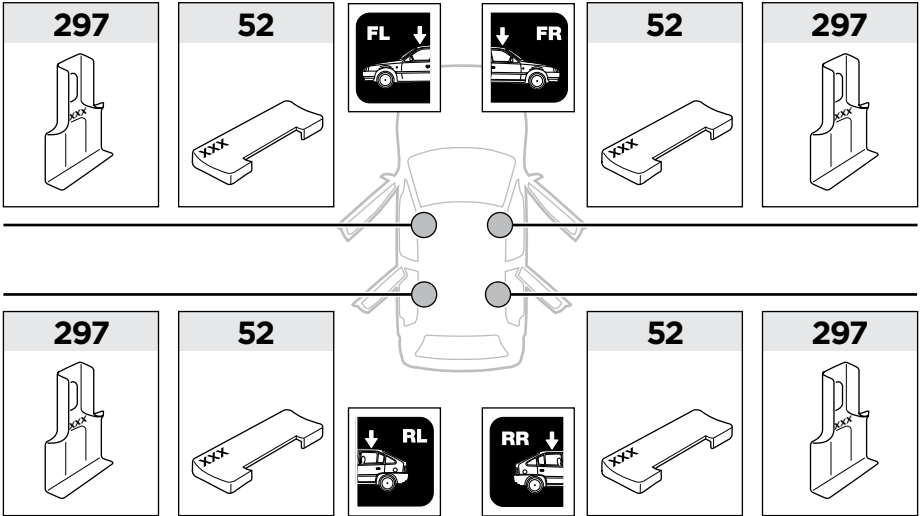

# > Instructions

KIA Sportage, 5-dr SUV, 10- (Without railing)

ISO 11154-E

x1

x1

1

	X (scale)	X (mm)	X (inch)
<b>KIA Sportage, 5-dr SUV, 10-</b> (Without railing)	<b>43,5</b>	<b>1086</b>	<b>42 3/4</b>

	Y (scale)	Y (mm)	Y (inch)
<b>KIA Sportage, 5-dr SUV, 10-</b> (Without railing)	<b>39,5</b>	<b>1046</b>	<b>41 1/8</b>

**2**

**KIA Sportage, 5-dr SUV, 10- (Without railing)**

3

	W (mm)	Z (mm)	W (inch)	Z (inch)
<b>KIA Sportage, 5-dr SUV, 10- (Without railing)</b>	<b>360</b>	<b>700</b>	<b>14 1/8</b>	<b>27 1/2</b>