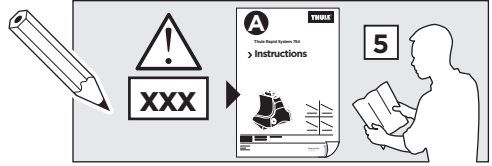

1

	X (scale)	X (mm)	X (inch)
AUDI A1, 3-dr Hatchback, 10-	34	991	39

	Y (scale)	Y (mm)	Y (inch)
AUDI A1, 3-dr Hatchback, 10-	31	961	37 ⁷ / ₈

2

AUDI A1, 3-dr Hatchback, 10-

SRA

3

	W (mm)	Z (mm)	Y (mm)	W (inch)	Z (inch)	Y (inch)
AUDI A1, 3-dr Hatchback, 10-	200	690	470	7 7/8	25 5/8	18 1/2