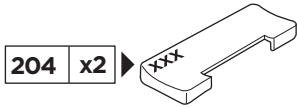

50993 x2

x1

x1

1

	X (scale)	X (mm)	X (inch)
AUDI A1, 3-dr Hatchback, 10-	34	991	39

	Y (scale)	Y (mm)	Y (inch)
AUDI A1, 3-dr Hatchback, 10-	31	961	37 ⁷/₈