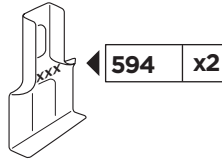

Thule Rapid System Kit 1615

> Instructions

AUDI A1, 3-dr Hatchback, 10-

xx kg xx lbs	+	7 kg 15,4 lbs
		3 kg 6,6 lbs
=		Max. 40 kg Max. 88 lbs

The diagram also shows a speedometer with a warning triangle and arrows indicating speed limits: 40 km/h (25 Mph), 80 km/h (50 Mph), and 130 km/h (80 Mph).

ISO 11154-E

141615

C.20131015
519-1615-03

Bring your life

thule.com

50993 x2

x1

x1

1

	X (scale)	X (mm)	X (inch)
AUDI A1, 3-dr Hatchback, 10-	34	991	39

	Y (scale)	Y (mm)	Y (inch)
AUDI A1, 3-dr Hatchback, 10-	31	961	37 ⁷ / ₈

2

AUDI A1, 3-dr Hatchback, 10-

SRA

3

	W (mm)	Z (mm)	Y (mm)	W (inch)	Z (inch)	Y (inch)
AUDI A1, 3-dr Hatchback, 10-	200	690	470	7 7/8	25 5/8	18 1/2