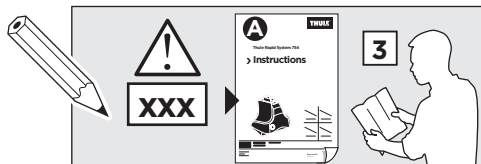

1

	X (scale)	X (mm)	X (inch)
AUDI A1, 3-dr Hatchback, 10-	34	991	39

	Y (scale)	Y (mm)	Y (inch)
AUDI A1, 3-dr Hatchback, 10-	31	961	37 ⁷ / ₈

2

AUDI A1, 3-dr Hatchback, 10-

SRA

3

	W (mm)	Z (mm)	Y (mm)	W (inch)	Z (inch)	Y (inch)
AUDI A1, 3-dr Hatchback, 10-	200	690	470	7 7/8	25 5/8	18 1/2