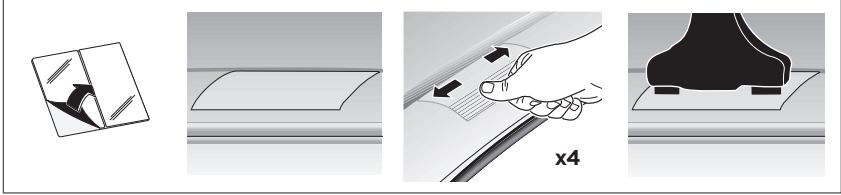

1

	X (scale)	X (mm)	X (inch)
AUDI A1, 3-dr Hatchback, 10-	34	991	39

	Y (scale)	Y (mm)	Y (inch)
AUDI A1, 3-dr Hatchback, 10-	31	961	37 ⁷ / ₈

2

AUDI A1, 3-dr Hatchback, 10-

SRA

3

	W (mm)	Z (mm)	Y (mm)	W (inch)	Z (inch)	Y (inch)
AUDI A1, 3-dr Hatchback, 10-	200	690	470	7 7/8	25 5/8	18 1/2