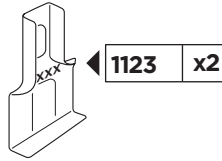

Thule Rapid System Kit 1615

> Instructions

AUDI A1, 3-dr Hatchback, 10-

xx kg xx lbs	+	7 kg 15,4 lbs
		3 kg 6,6 lbs
=		Max. 40 kg Max. 88 lbs

The diagram also shows a speedometer with a warning triangle and arrows indicating speed limits: 40 km/h (25 Mph), 80 km/h (50 Mph), and 130 km/h (80 Mph).

ISO 11154-E

141615

C.20131015
519-1615-03

Bring your life

thule.com

50993 x2

x1

x1

1

	X (scale)	X (mm)	X (inch)
AUDI A1, 3-dr Hatchback, 10-	34	991	39

	Y (scale)	Y (mm)	Y (inch)
AUDI A1, 3-dr Hatchback, 10-	31	961	37 ⁷ / ₈

2

AUDI A1, 3-dr Hatchback, 10-

SRA

3

	W (mm)	Z (mm)	Y (mm)	W (inch)	Z (inch)	Y (inch)
AUDI A1, 3-dr Hatchback, 10-	200	690	470	7 7/8	25 5/8	18 1/2