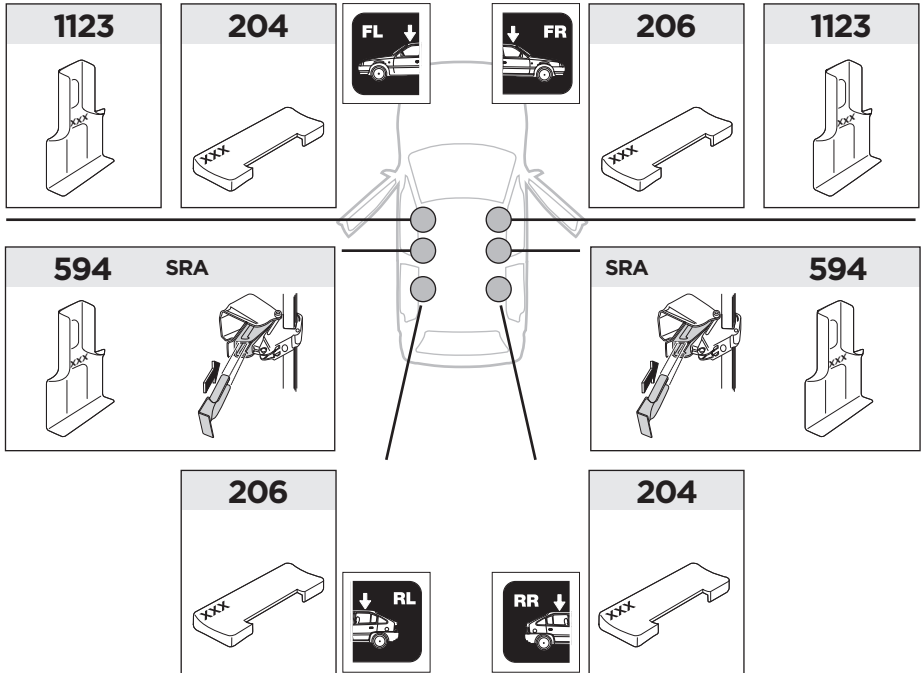

1

	X (scale)	X (mm)	X (inch)
AUDI A1, 3-dr Hatchback, 10-	34	991	39

	Y (scale)	Y (mm)	Y (inch)
AUDI A1, 3-dr Hatchback, 10-	31	961	37 ⁷ / ₈

2

AUDI A1, 3-dr Hatchback, 10-

SRA

3

	W (mm)	Z (mm)	Y (mm)	W (inch)	Z (inch)	Y (inch)
AUDI A1, 3-dr Hatchback, 10-	200	690	470	7 7/8	25 5/8	18 1/2