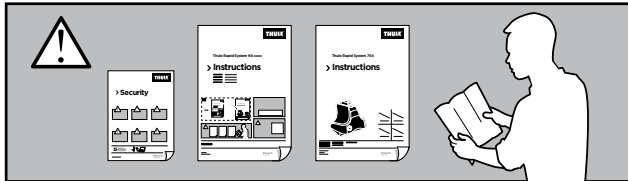

Thule Rapid System Kit 1612

> Instructions

VOLVO S60, 4-dr Sedan, 10-

ISO 11154-E

141612

C.20121010
519-1612-01

Bring your life

thule.com