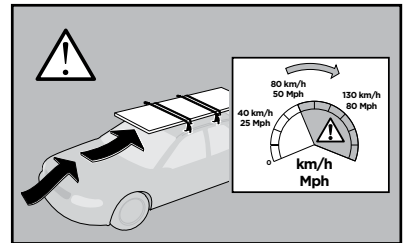

Thule Rapid System Kit 1612

> Instructions

VOLVO S60, 4-dr Sedan, 10-

ISO 11154-E

141612

C.20121010
519-1612-01

Bring your life

thule.com