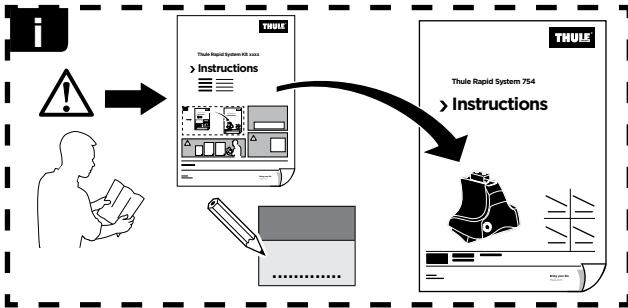

Thule Rapid System Kit 1612

> Instructions

VOLVO S60, 4-dr Sedan, 10-

ISO 11154-E

141612

C.20121010
519-1612-01

Bring your life

thule.com