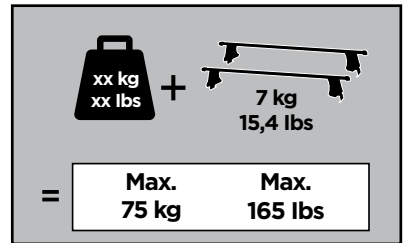

Thule Rapid System Kit 1612

> Instructions

VOLVO S60, 4-dr Sedan, 10-

ISO 11154-E

141612

C.20121010
519-1612-01

Bring your life

thule.com