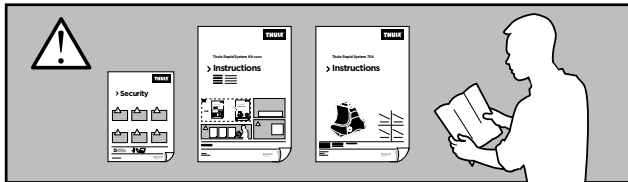

# > Instructions

**BMW X1, 5-dr SUV, 10- (Without railing)**

ISO 11154-E

**141602**

C.20120920  
519-1602-01

**Bring your life**  
thule.com