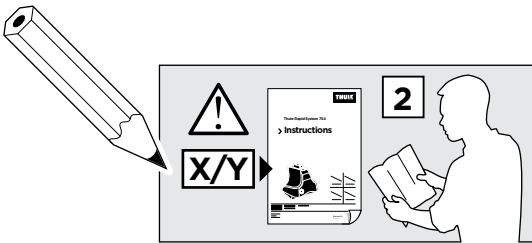

# > Instructions

**BMW X1, 5-dr SUV, 10- (Without railing)**

ISO 11154-E

**141602**

C.20120920  
519-1602-01

**Bring your life**  
thule.com

# 1

	X (scale)	X (mm)	X (inch)
<b>BMW X1, 5-dr SUV, 10- (Without railing)</b>	<b>41,5</b>	<b>1066</b>	<b>42</b>

	Y (scale)	Y (mm)	Y (inch)
<b>BMW X1, 5-dr SUV, 10- (Without railing)</b>	<b>40,5</b>	<b>1056</b>	<b>41 <sup>5</sup>/<sub>8</sub></b>