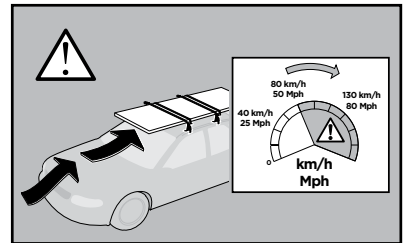

# > Instructions

**BMW X1, 5-dr SUV, 10- (Without railing)**

ISO 11154-E

**141602**

C.20120920  
519-1602-01

**Bring your life**  
thule.com

# 1

	X (scale)	X (mm)	X (inch)
<b>BMW X1, 5-dr SUV, 10- (Without railing)</b>	<b>41,5</b>	<b>1066</b>	<b>42</b>

	Y (scale)	Y (mm)	Y (inch)
<b>BMW X1, 5-dr SUV, 10- (Without railing)</b>	<b>40,5</b>	<b>1056</b>	<b>41 <sup>5</sup>/<sub>8</sub></b>