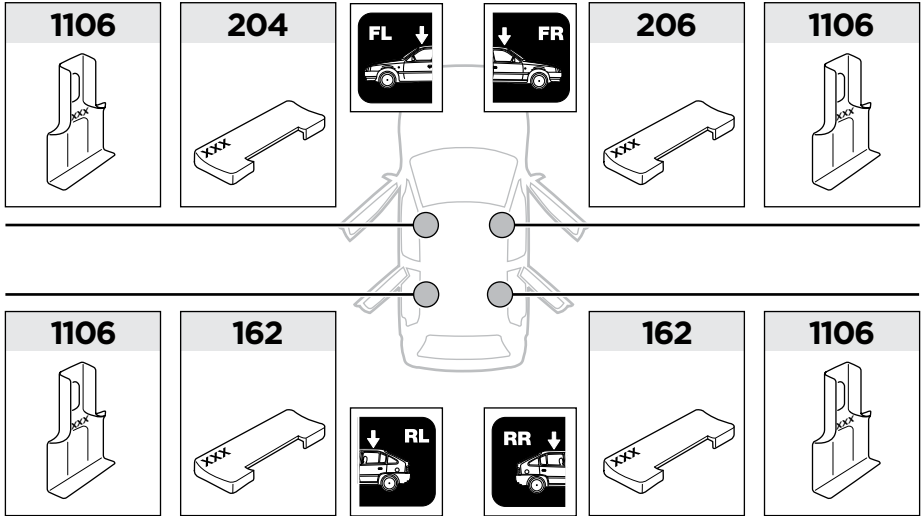

# > Instructions

**BMW X1, 5-dr SUV, 10- (Without railing)**

ISO 11154-E

**141602**

C.20120920  
519-1602-01

**Bring your life**  
thule.com

# 1

	X (scale)	X (mm)	X (inch)
<b>BMW X1, 5-dr SUV, 10- (Without railing)</b>	<b>41,5</b>	<b>1066</b>	<b>42</b>

	Y (scale)	Y (mm)	Y (inch)
<b>BMW X1, 5-dr SUV, 10- (Without railing)</b>	<b>40,5</b>	<b>1056</b>	<b>41 <sup>5</sup>/<sub>8</sub></b>

**2**

**BMW X1**, 5-dr SUV, 10- (Without railing)

**3**

	W (mm)	Z (mm)	W (inch)	Z (inch)
<b>BMW X1, 5-dr SUV, 10- (Without railing)</b>	<b>310</b>	<b>700</b>	<b>12 1/4</b>	<b>27 1/2</b>