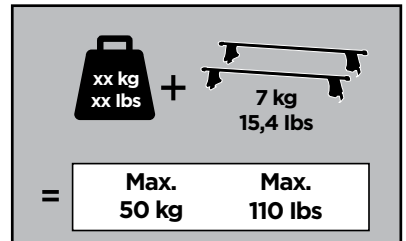

# > Instructions

**BMW X1, 5-dr SUV, 10- (Without railing)**

ISO 11154-E

**141602**

C.20120920  
519-1602-01

**Bring your life**  
thule.com

# 1

	X (scale)	X (mm)	X (inch)
<b>BMW X1, 5-dr SUV, 10- (Without railing)</b>	<b>41,5</b>	<b>1066</b>	<b>42</b>

	Y (scale)	Y (mm)	Y (inch)
<b>BMW X1, 5-dr SUV, 10- (Without railing)</b>	<b>40,5</b>	<b>1056</b>	<b>41 <sup>5</sup>/<sub>8</sub></b>

**2**

**BMW X1**, 5-dr SUV, 10- (Without railing)

**3**

	W (mm)	Z (mm)	W (inch)	Z (inch)
<b>BMW X1, 5-dr SUV, 10- (Without railing)</b>	<b>310</b>	<b>700</b>	<b>12 1/4</b>	<b>27 1/2</b>