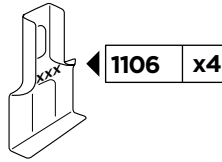

# > Instructions

**BMW X1, 5-dr SUV, 10- (Without railing)**

ISO 11154-E

**141602**

C.20120920  
519-1602-01

**Bring your life**  
thule.com

# 1

	X (scale)	X (mm)	X (inch)
<b>BMW X1, 5-dr SUV, 10- (Without railing)</b>	<b>41,5</b>	<b>1066</b>	<b>42</b>

	Y (scale)	Y (mm)	Y (inch)
<b>BMW X1, 5-dr SUV, 10- (Without railing)</b>	<b>40,5</b>	<b>1056</b>	<b>41 <sup>5</sup>/<sub>8</sub></b>

**2**

**BMW X1**, 5-dr SUV, 10- (Without railing)

**3**

	W (mm)	Z (mm)	W (inch)	Z (inch)
<b>BMW X1, 5-dr SUV, 10- (Without railing)</b>	<b>310</b>	<b>700</b>	<b>12 1/4</b>	<b>27 1/2</b>