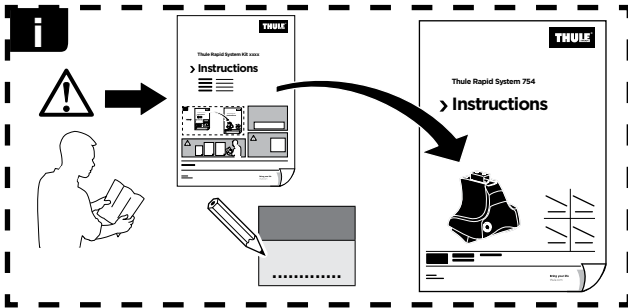

# > Instructions

**BMW X1, 5-dr SUV, 10- (Without railing)**

ISO 11154-E

**141602**

C.20120920  
519-1602-01

**Bring your life**  
thule.com