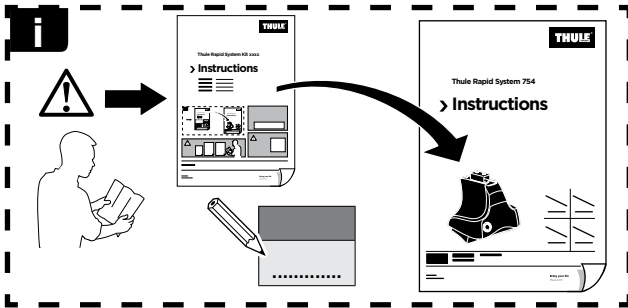

Thule Rapid System Kit 1600

> Instructions

VOLVO V70, 5-dr Estate, 07-*

*Without railing

ISO 11154-E