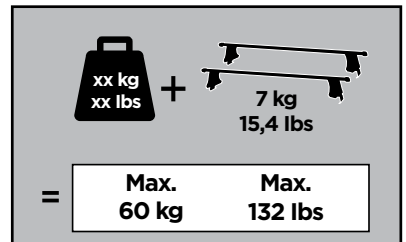

Thule Rapid System Kit 1595

> Instructions

VOLVO S80, 4-dr Sedan, 06- / *07-

*North America

ISO 11154-E

141595

C.20121003
519-1595-02

Bring your life

thule.com