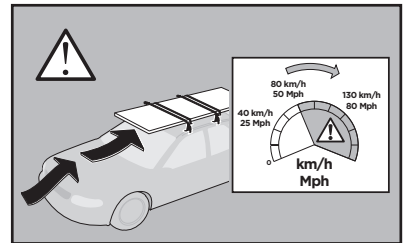

Thule Rapid System Kit 1524

> Instructions

KIA Soul, 5-dr Hatchback, 08-13 / *10-

*North America

ISO 11154-E

141524

C.20140808
519-1524-03

Bring your life

thule.com