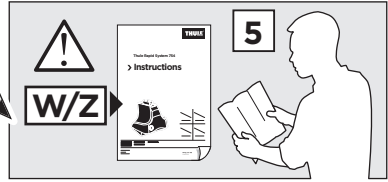

3

	W (mm)	Z (mm)	W (inch)	Z (inch)
KIA Soul, 5-dr Hatchback, 08-13 / *10-	265	760	10 1/2	30