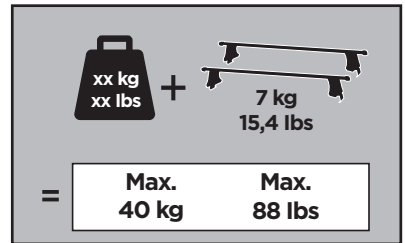

Thule Rapid System Kit 1524

> Instructions

KIA Soul, 5-dr Hatchback, 08-13 / *10-

*North America

ISO 11154-E

141524

C.20140808
519-1524-03

Bring your life

thule.com