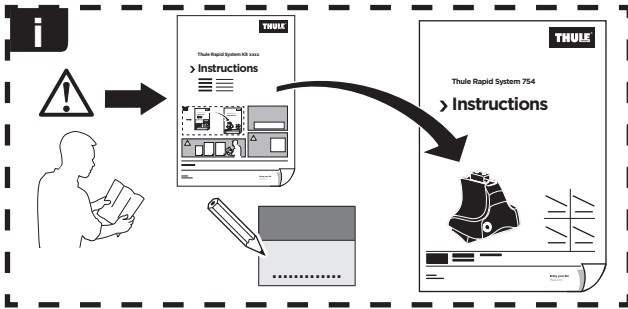

Thule Rapid System Kit 1524

> Instructions

KIA Soul, 5-dr Hatchback, 08-13 / *10-

*North America

ISO 11154-E

141524

C.20140808
519-1524-03

Bring your life

thule.com

290 x4

1030 x2

1031 x2

x1

x1

1

	X (scale)	X (mm)	X (inch)
KIA Soul, 5-dr Hatchback, 08-13 / *10-	38	1031	40 1/2