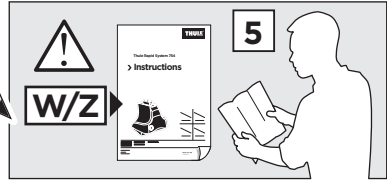

3

	W (mm)	Z (mm)	W (inch)	Z (inch)
MERCEDES CLC, 2-dr Coupé, 08-	170	650	6 3/4	25 5/8