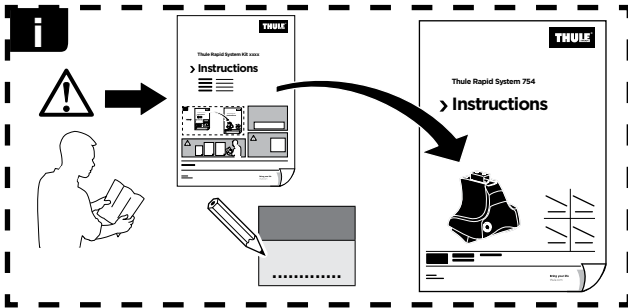

Thule Rapid System Kit 1498

> Instructions

TOYOTA Aygo, 5-dr Hatchback, 05-

ISO 11154-E

141498

C.20121017
519-1498-01

Bring your life

thule.com

124 x2

240 x1

244 x1

960 x4

x1

x1

1

	X (scale)	X (mm)	X (inch)
TOYOTA Aygo, 5-dr Hatchback, 05-	28,5	936	36 ⁷/₈