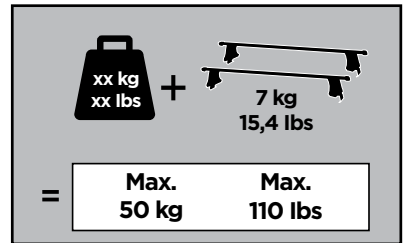

Thule Rapid System Kit 1498

> Instructions

TOYOTA Aygo, 5-dr Hatchback, 05-

ISO 11154-E

141498

C.20121017
519-1498-01

Bring your life

thule.com