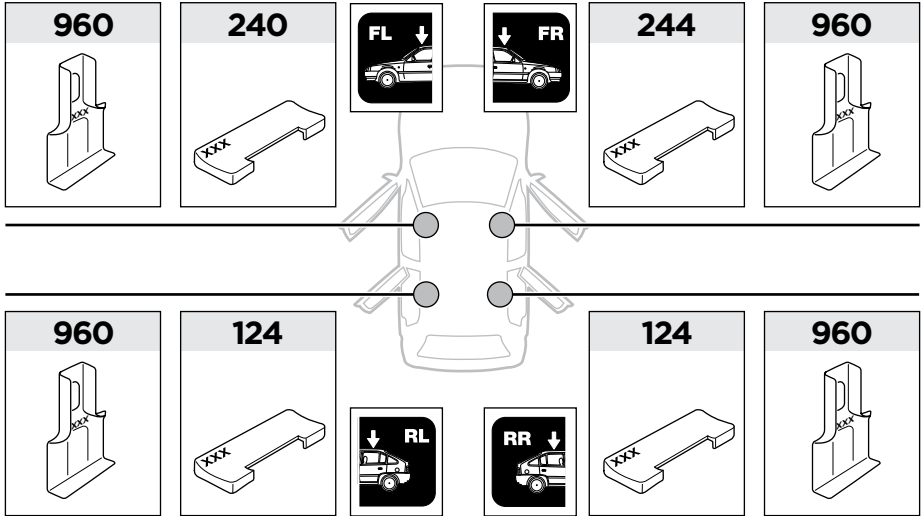

124 x2

240 x1

244 x1

960 x4

x1

x1

1

	X (scale)	X (mm)	X (inch)
TOYOTA Aygo, 5-dr Hatchback, 05-	28,5	936	36 ⁷/₈

	Y (scale)	Y (mm)	Y (inch)
TOYOTA Aygo, 5-dr Hatchback, 05-	24,5	896	35 ¹/₄

2

TOYOTA Aygo, 5-dr Hatchback, 05-

3

	W (mm)	Z (mm)	W (inch)	Z (inch)
TOYOTA Aygo , 5-dr Hatchback, 05-	200	700	7 ⁷/₈	27 ¹/₂