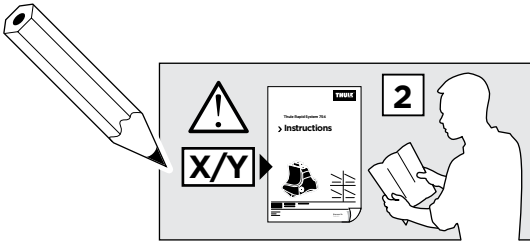

124 x2

240 x1

244 x1

960 x4

x1

x1

1

	X (scale)	X (mm)	X (inch)
TOYOTA Aygo, 5-dr Hatchback, 05-	28,5	936	36 ⁷/₈

	Y (scale)	Y (mm)	Y (inch)
TOYOTA Aygo, 5-dr Hatchback, 05-	24,5	896	35 ¹/₄

2

TOYOTA Aygo, 5-dr Hatchback, 05-

3

	W (mm)	Z (mm)	W (inch)	Z (inch)
TOYOTA Aygo , 5-dr Hatchback, 05-	200	700	7 ⁷/₈	27 ¹/₂