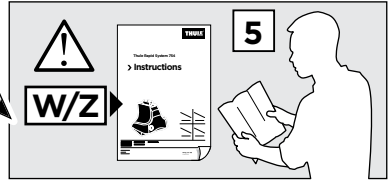

124 x2

240 x1

244 x1

960 x4

x1

x1

1

	X (scale)	X (mm)	X (inch)
TOYOTA Aygo, 5-dr Hatchback, 05-	28,5	936	36 ⁷/₈

	Y (scale)	Y (mm)	Y (inch)
TOYOTA Aygo, 5-dr Hatchback, 05-	24,5	896	35 ¹/₄

2

TOYOTA Aygo, 5-dr Hatchback, 05-

3

	W (mm)	Z (mm)	W (inch)	Z (inch)
TOYOTA Aygo , 5-dr Hatchback, 05-	200	700	7 ⁷/₈	27 ¹/₂