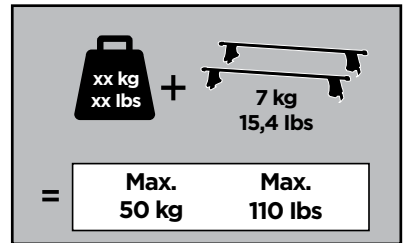

Thule Rapid System Kit 1468

> Instructions

TOYOTA Ist (Mk.II), 5-dr Hatchback, 07-

TOYOTA Urban Cruiser, 5-dr Hatchback, 09-

SCION xD, 5-dr Hatchback, *08-

*North America

ISO 11154-E