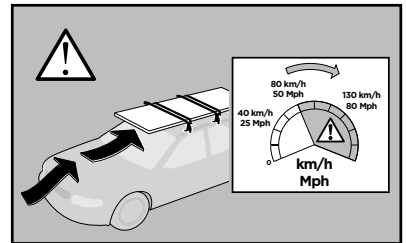

Thule Rapid System Kit 1468

> Instructions

TOYOTA Ist (Mk.II), 5-dr Hatchback, 07-

TOYOTA Urban Cruiser, 5-dr Hatchback, 09-

SCION xD, 5-dr Hatchback, *08-

*North America

ISO 11154-E