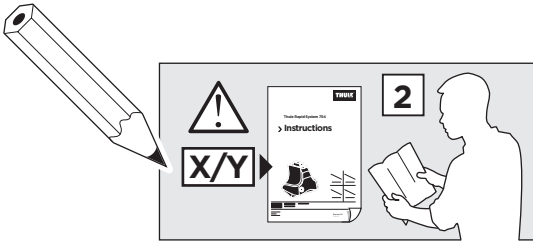

Thule Rapid System Kit 1456

> Instructions

LAND ROVER Range Rover Sport, 5-dr SUV, 04-09, 10-13

ISO 11154-E

19 x4

890 x4

x1

x1

1

	X (scale)	X (mm)	X (inch)
LAND ROVER Range Rover Sport, 5-dr SUV, 04-09, 10-13	59.5	1246	49

	Y (scale)	Y (mm)	Y (inch)
LAND ROVER Range Rover Sport, 5-dr SUV, 04-09, 10-13	59	1241	48 7/8

2

LAND ROVER Range Rover Sport, 5-dr SUV, 04-09, 10-13

3

	W (mm)	Z (mm)	W (inch)	Z (inch)
LAND ROVER Range Rover Sport , 5-dr SUV, 04-09, 10-13	310	700	12 1/4	27 1/2