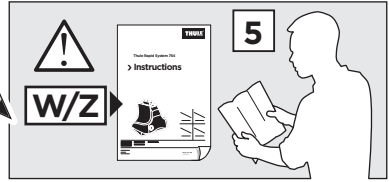

1

	X (scale)	X (mm)	X (inch)
LAND ROVER Range Rover Sport, 5-dr SUV, 04-09, 10-13	59.5	1246	49

	Y (scale)	Y (mm)	Y (inch)
LAND ROVER Range Rover Sport, 5-dr SUV, 04-09, 10-13	59	1241	48 7/8

2

LAND ROVER Range Rover Sport, 5-dr SUV, 04-09, 10-13

3

	W (mm)	Z (mm)	W (inch)	Z (inch)
LAND ROVER Range Rover Sport , 5-dr SUV, 04-09, 10-13	310	700	12 1/4	27 1/2