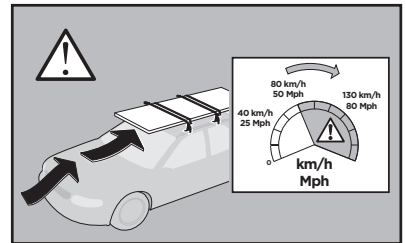

Thule Rapid System Kit 1456

> Instructions

LAND ROVER Range Rover Sport, 5-dr SUV, 04-09, 10-13

ISO 11154-E

19 x4

890 x4

x1

x1

1

	X (scale)	X (mm)	X (inch)
LAND ROVER Range Rover Sport, 5-dr SUV, 04-09, 10-13	59.5	1246	49

	Y (scale)	Y (mm)	Y (inch)
LAND ROVER Range Rover Sport, 5-dr SUV, 04-09, 10-13	59	1241	48 7/8

2

LAND ROVER Range Rover Sport, 5-dr SUV, 04-09, 10-13

3

	W (mm)	Z (mm)	W (inch)	Z (inch)
LAND ROVER Range Rover Sport , 5-dr SUV, 04-09, 10-13	310	700	12 1/4	27 1/2