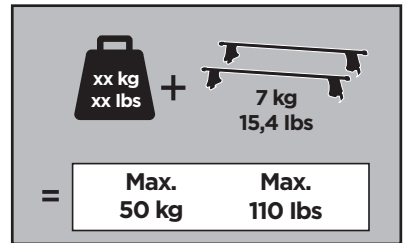

Thule Rapid System Kit 1456

> Instructions

LAND ROVER Range Rover Sport, 5-dr SUV, 04-09, 10-13

ISO 11154-E

19 x4

890 x4

x1

x1

1

	X (scale)	X (mm)	X (inch)
LAND ROVER Range Rover Sport, 5-dr SUV, 04-09, 10-13	59.5	1246	49

	Y (scale)	Y (mm)	Y (inch)
LAND ROVER Range Rover Sport, 5-dr SUV, 04-09, 10-13	59	1241	48 7/8

2

LAND ROVER Range Rover Sport, 5-dr SUV, 04-09, 10-13

3

	W (mm)	Z (mm)	W (inch)	Z (inch)
LAND ROVER Range Rover Sport , 5-dr SUV, 04-09, 10-13	310	700	12 1/4	27 1/2