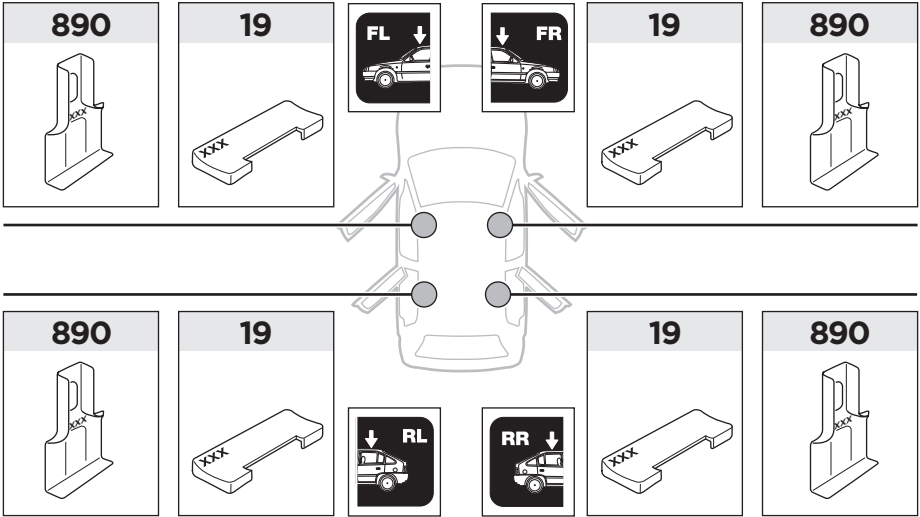

Thule Rapid System Kit 1456

> Instructions

LAND ROVER Range Rover Sport, 5-dr SUV, 04-09, 10-13

ISO 11154-E

19 x4

890 x4

x1

x1

1

	X (scale)	X (mm)	X (inch)
LAND ROVER Range Rover Sport, 5-dr SUV, 04-09, 10-13	59.5	1246	49

	Y (scale)	Y (mm)	Y (inch)
LAND ROVER Range Rover Sport, 5-dr SUV, 04-09, 10-13	59	1241	48 7/8

2

LAND ROVER Range Rover Sport, 5-dr SUV, 04-09, 10-13

3

	W (mm)	Z (mm)	W (inch)	Z (inch)
LAND ROVER Range Rover Sport , 5-dr SUV, 04-09, 10-13	310	700	12 1/4	27 1/2