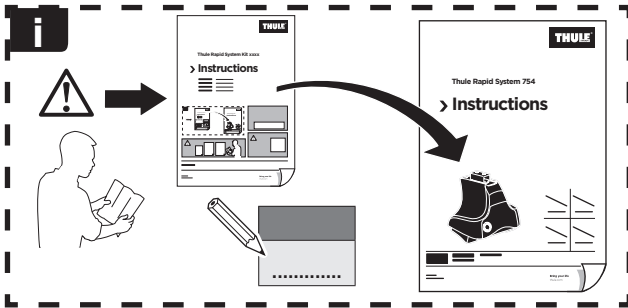

Thule Rapid System Kit 1456

> Instructions

LAND ROVER Range Rover Sport, 5-dr SUV, 04-09, 10-13

ISO 11154-E

19 x4

890 x4

x1

x1

1

	X (scale)	X (mm)	X (inch)
LAND ROVER Range Rover Sport, 5-dr SUV, 04-09, 10-13	59.5	1246	49

	Y (scale)	Y (mm)	Y (inch)
LAND ROVER Range Rover Sport, 5-dr SUV, 04-09, 10-13	59	1241	48 7/8

2

LAND ROVER Range Rover Sport, 5-dr SUV, 04-09, 10-13

3

	W (mm)	Z (mm)	W (inch)	Z (inch)
LAND ROVER Range Rover Sport , 5-dr SUV, 04-09, 10-13	310	700	12 1/4	27 1/2