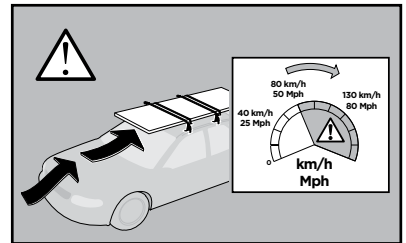

Thule Rapid System Kit 1449

> Instructions

FORD Mondeo, 5-dr Estate, 07-*

* without railing

ISO 11154-E

141449

C.20120525
519-1449-01

Bring your life

thule.com