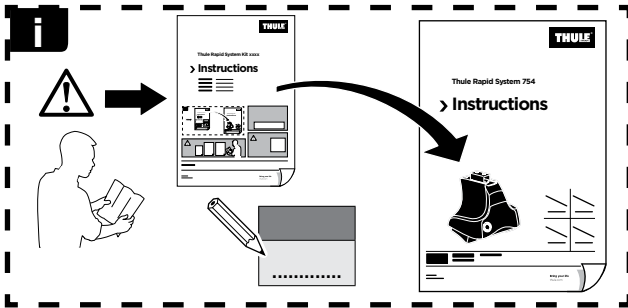

Thule Rapid System Kit 1449

> Instructions

FORD Mondeo, 5-dr Estate, 07-*

* without railing

ISO 11154-E

141449

C.20120525
519-1449-01

Bring your life

thule.com