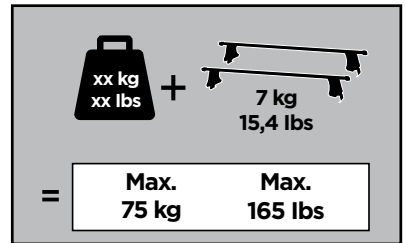

Thule Rapid System Kit 1449

> Instructions

FORD Mondeo, 5-dr Estate, 07-*

* without railing

ISO 11154-E

141449

C.20120525
519-1449-01

Bring your life

thule.com