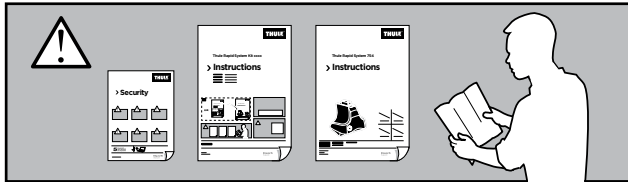

Thule Rapid System Kit 1444

> Instructions

CITROËN C1, 5-dr Hatchback, 05-
PEUGEOT 107, 5-dr Hatchback, 05-

ISO 11154-E

124 x2

240 x1

244 x1

789 x2