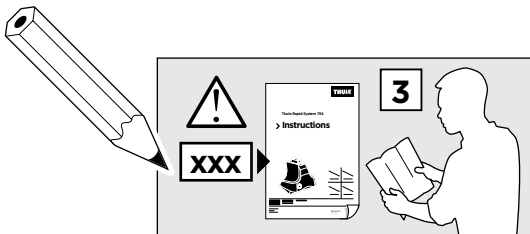

2

CITROËN C1, 5-dr Hatchback, 05-
PEUGEOT 107, 5-dr Hatchback, 05-