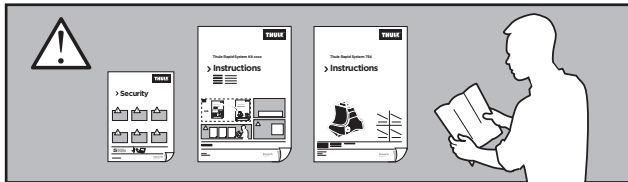

Thule Rapid System Kit 1425

> Instructions

ACURA CSX, 4-dr Sedan, *06-11

HONDA Civic, 4-dr Sedan, 05-11 / *06-11

HONDA Civic, 4-dr Sedan, *12

*North America

ISO 11154-E

191 x1