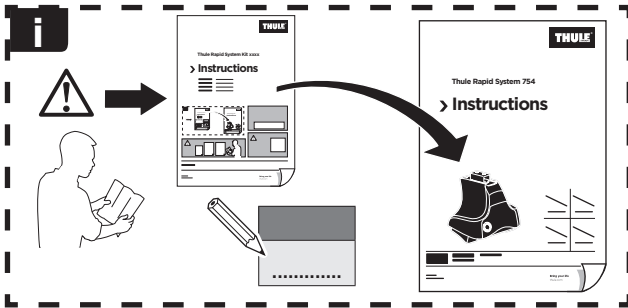

Thule Rapid System Kit 1425

> Instructions

ACURA CSX, 4-dr Sedan, *06-11

HONDA Civic, 4-dr Sedan, 05-11 / *06-11

HONDA Civic, 4-dr Sedan, *12

*North America

ISO 11154-E

191 x1