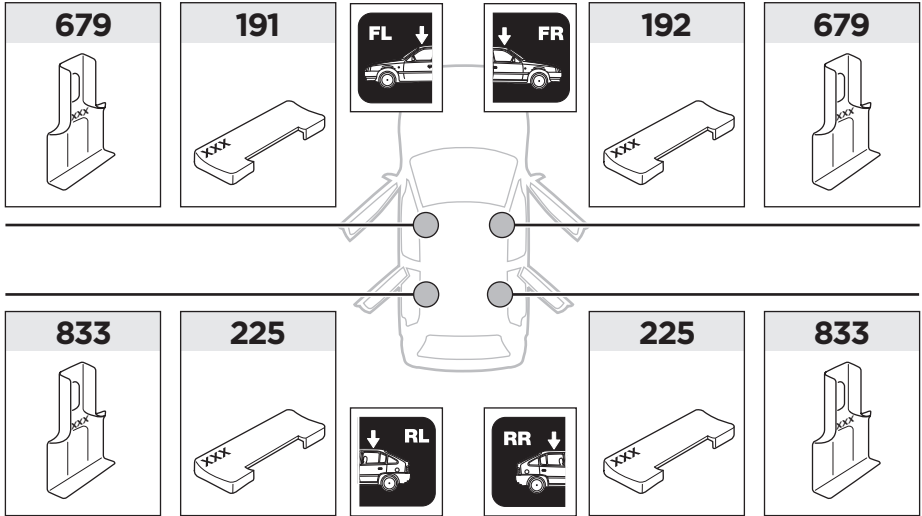

2

ACURA CSX, 4-dr Sedan, *06-11

HONDA Civic, 4-dr Sedan, 05-11 / *06-11

HONDA Civic, 4-dr Sedan, *12-