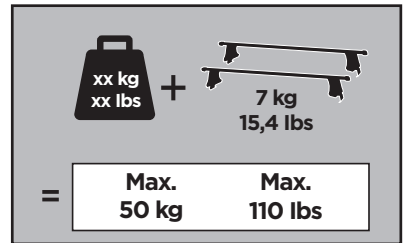

Thule Rapid System Kit 1425

> Instructions

ACURA CSX, 4-dr Sedan, *06-11

HONDA Civic, 4-dr Sedan, 05-11 / *06-11

HONDA Civic, 4-dr Sedan, *12

*North America

ISO 11154-E