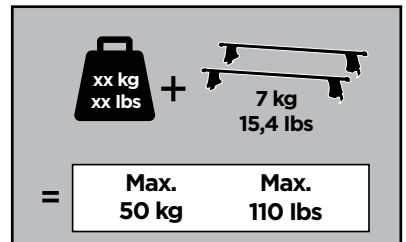

Thule Rapid System Kit 1417

> Instructions

AUDI A3, 3-dr Hatchback, 03-12

AUDI A3 Sportback, 5-dr Hatchback, 04-12 / *06-

*North America

ISO 11154-E

141417

C.20121029
519-1417-03

Bring your life

thule.com

x1

x1

1

	X (scale)	X (mm)	X (inch)
AUDI A3, 3-dr Hatchback, 03-12	36	1011	39 ³/₄
AUDI A3 Sportback, 5-dr Hatchback, 04-12 / *06-	36	1011	39 ³/₄