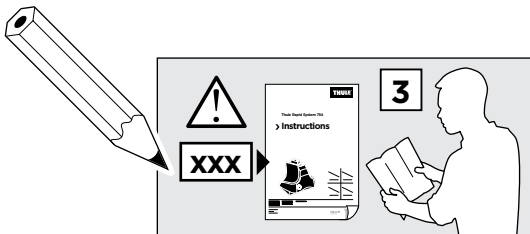

2

AUDI A3, 3-dr Hatchback, 03-12

AUDI A3 Sportback, 5-dr Hatchback, 04-12 / *06-