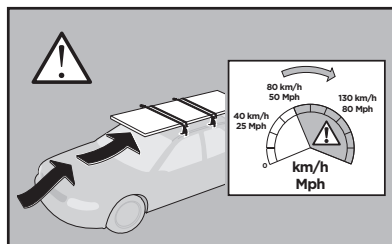

Thule Rapid System Kit 1411

> Instructions

TOYOTA Corolla Fielder, 5-dr Estate, 06-