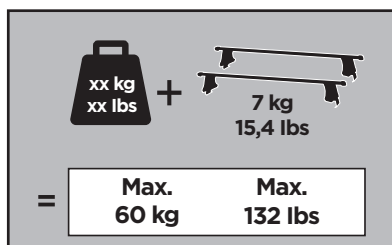

Thule Rapid System Kit 1411

> Instructions

TOYOTA Corolla Fielder, 5-dr Estate, 06-