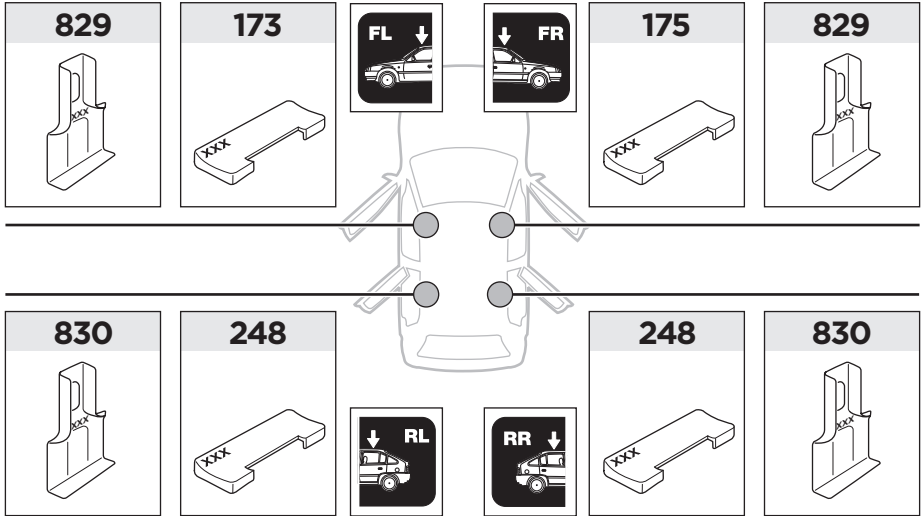

173 x1

175 x1

248 x2

829 x2

x1

830 x2

x1

1

	X (scale)	X (mm)	X (inch)
TOYOTA Corolla Fielder , 5-dr Estate, 06-	33	981	38 5/8

	Y (scale)	Y (mm)	Y (inch)
TOYOTA Corolla Fielder , 5-dr Estate, 06-	30,5	956	37 5/8

2

TOYOTA Corolla Fielder, 5-dr Estate, 06-

3

	W (mm)	Z (mm)	W (inch)	Z (inch)
TOYOTA Corolla Fielder, 5-dr Estate, 06-	270	710	10 ⁵/₈	28