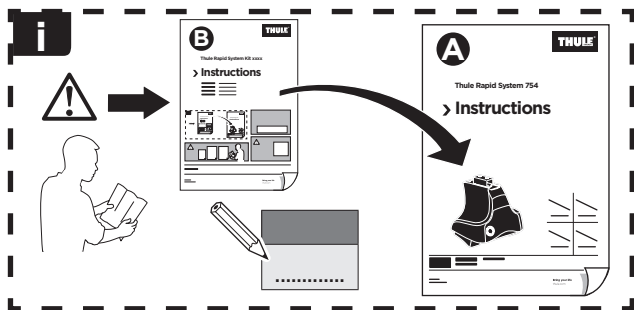

THULE
SWEDEN

Thule Rapid System Kit 1411

> Instructions

TOYOTA Corolla Fielder, 5-dr Estate, 06-

ISO 11154-E

141411

C.20130627
519-1411-01

Bring your life
thule.com