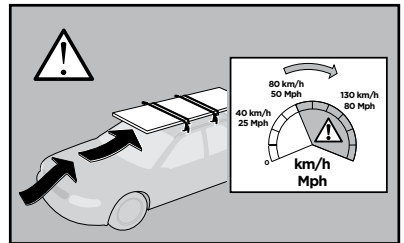

Thule Rapid System Kit 1388

> Instructions

HYUNDAI Sonata, 4-dr Sedan, 05- / *06-10

*North America

ISO 11154-E