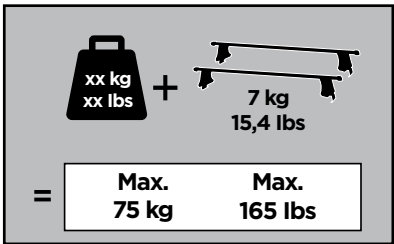

Thule Rapid System Kit 1381

> Instructions

HONDA FR-V, 5-dr MPV, 04-

HONDA Edix, 5-dr MPV, 04- (JPN)

ISO 11154-E

141381

C.20121010
519-1381-01

Bring your life
thule.com