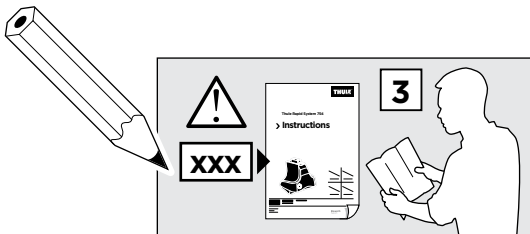

2

HONDA FR-V, 5-dr MPV, 04-
HONDA Edix, 5-dr MPV, 04- (JPN)