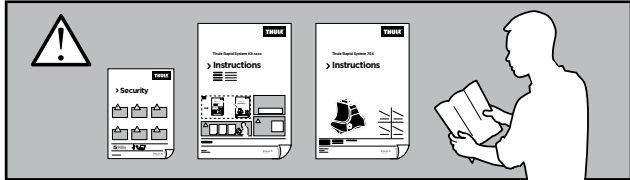

# > Instructions

HONDA FR-V, 5-dr MPV, 04-

HONDA Edix, 5-dr MPV, 04- (JPN)

ISO 11154-E

141381

C.20121010  
519-1381-01

Bring your life  
thule.com