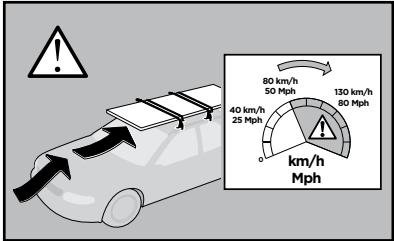

Thule Rapid System Kit 1381

> Instructions

HONDA FR-V, 5-dr MPV, 04-

HONDA Edix, 5-dr MPV, 04- (JPN)

ISO 11154-E

141381

C.20121010
519-1381-01

Bring your life
thule.com