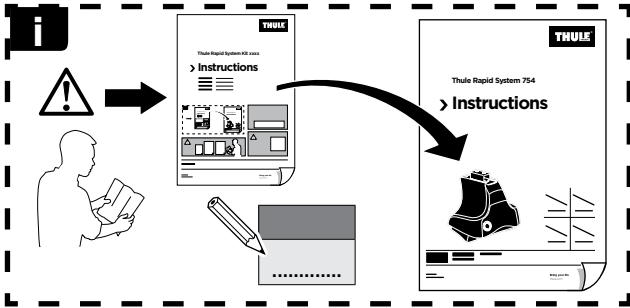

# > Instructions

HONDA FR-V, 5-dr MPV, 04-

HONDA Edix, 5-dr MPV, 04- (JPN)

ISO 11154-E

141381

C.20121010  
519-1381-01

Bring your life  
thule.com