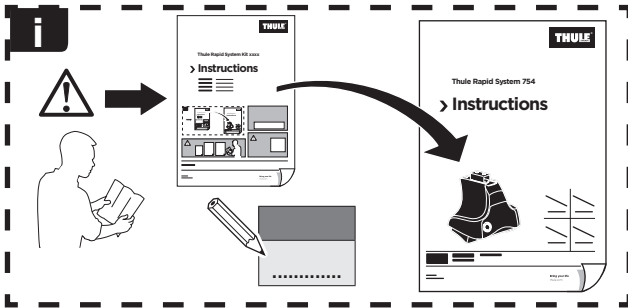

Thule Rapid System Kit 1379

> Instructions

KIA Cerato, 5-dr Hatchback, 04-09

KIA Spectra5, 5-dr Hatchback, 04-09

KIA Spectra5, 5-dr Wagon, *05-09

*North America

ISO 11154-E

141379

C.20130305
519-1379-02

Bring your life

thule.com