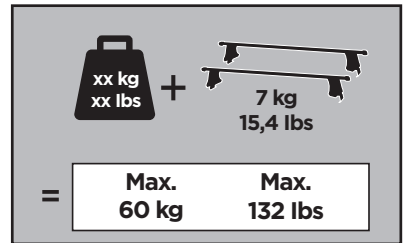

Thule Rapid System Kit 1379

> Instructions

KIA Cerato, 5-dr Hatchback, 04-09

KIA Spectra5, 5-dr Hatchback, 04-09

KIA Spectra5, 5-dr Wagon, *05-09

*North America

ISO 11154-E

141379

C.20130305
519-1379-02

Bring your life

thule.com