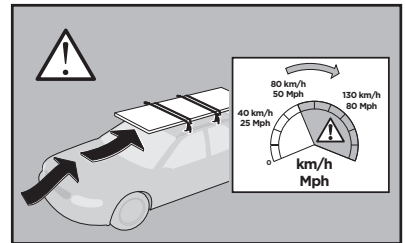

Thule Rapid System Kit 1379

> Instructions

KIA Cerato, 5-dr Hatchback, 04-09

KIA Spectra5, 5-dr Hatchback, 04-09

KIA Spectra5, 5-dr Wagon, *05-09

*North America

ISO 11154-E

141379

C.20130305
519-1379-02

Bring your life

thule.com