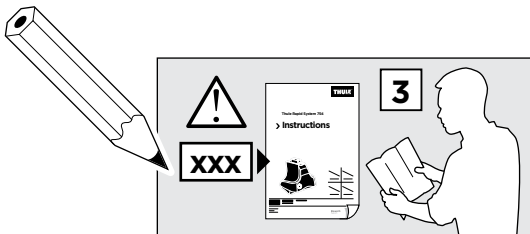

2

VOLVO V50, 5-dr Estate, 04-
VOLVO V50, 5-dr Wagon, *05-10