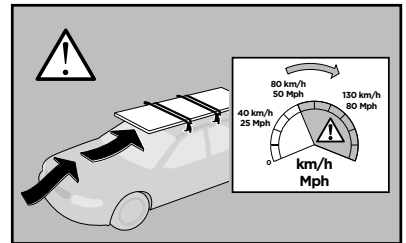

Thule Rapid System Kit 1369

> Instructions

VOLVO V50, 5-dr Estate, 04-

VOLVO V50, 5-dr Wagon, *05-10

*North America

ISO 11154-E

141369

C.20120920
519-1369-03

Bring your life

thule.com

163 x2

164 x2

629 x2

697 x2

x1

x1

1

	X (scale)	X (mm)	X (inch)
VOLVO V50, 5-dr Estate, 04-	41	1061	41 ³/₄
VOLVO V50, 5-dr Wagon, *05-10	41	1061	41 ³/₄