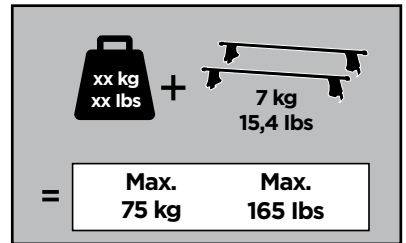

Thule Rapid System Kit 1369

> Instructions

VOLVO V50, 5-dr Estate, 04-

VOLVO V50, 5-dr Wagon, *05-10

*North America

ISO 11154-E

141369

C.20120920
519-1369-03

Bring your life

thule.com

163 x2

164 x2

629 x2

697 x2

x1

x1

1

	X (scale)	X (mm)	X (inch)
VOLVO V50, 5-dr Estate, 04-	41	1061	41 ³/₄
VOLVO V50, 5-dr Wagon, *05-10	41	1061	41 ³/₄