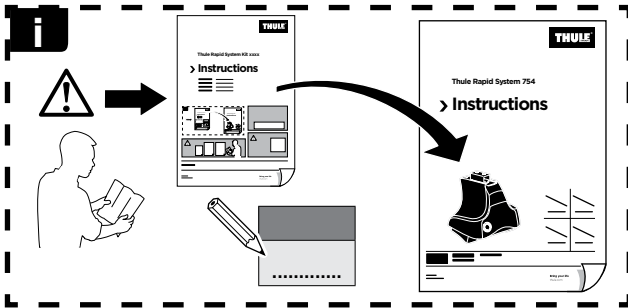

Thule Rapid System Kit 1369

> Instructions

VOLVO V50, 5-dr Estate, 04-

VOLVO V50, 5-dr Wagon, *05-10

*North America

ISO 11154-E

141369

C.20120920
519-1369-03

Bring your life

thule.com

163 x2

164 x2

629 x2

697 x2

x1

x1

1

	X (scale)	X (mm)	X (inch)
VOLVO V50, 5-dr Estate, 04-	41	1061	41 ³/₄
VOLVO V50, 5-dr Wagon, *05-10	41	1061	41 ³/₄