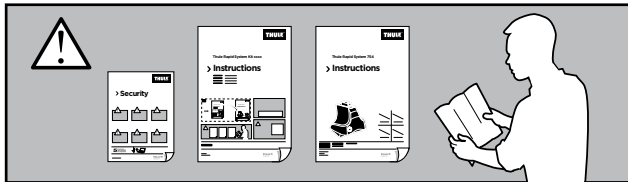

Thule Rapid System Kit 1369

> Instructions

VOLVO V50, 5-dr Estate, 04-

VOLVO V50, 5-dr Wagon, *05-10

*North America

ISO 11154-E

141369

C.20120920
519-1369-03