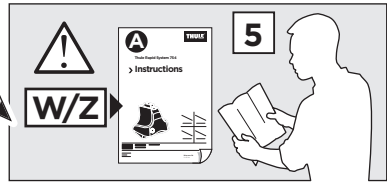

3

	W (mm)	Z (mm)	W (inch)	Z (inch)
HYUNDAI Tucson, 5-dr SUV, 04-	330	680	13	26 3/4
HYUNDAI JM, 5-dr SUV, 04- (JPN)	330	680	13	26 3/4