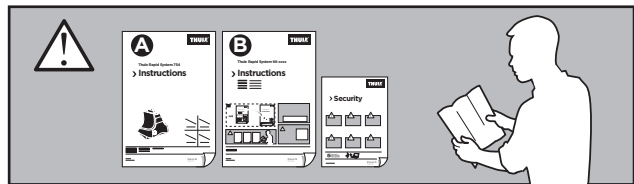

Thule Rapid System Kit 1361

> Instructions

HYUNDAI Tucson, 5-dr SUV, 04-
HYUNDAI JM, 5-dr SUV, 04- (JPN)

ISO 11154-E

141361

C.20130703
519-1361-01

Bring your life
thule.com

90 x4