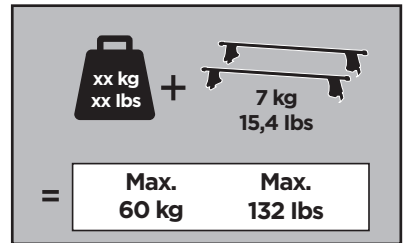

Thule Rapid System Kit 1354

> Instructions

SEAT Altea, 5-dr Hatchback, 04-

SEAT Toledo, 5-dr Hatchback, 05-12

ISO 11154-E

141354

C.20130320
519-1354-02

Bring your life

thule.com