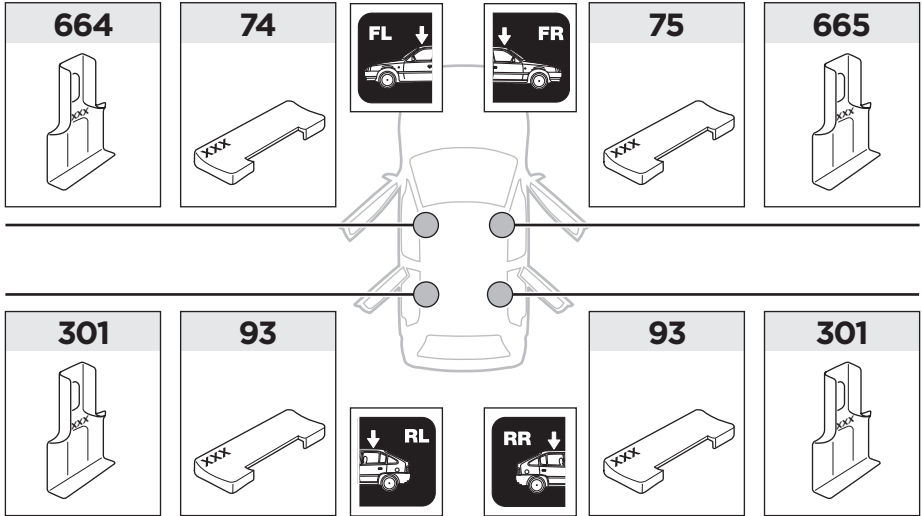

thule.com

74 x1
75 x1
93 x2

664 x1
665 x1
301 x2

x1

x1

1

	X (scale)	X (mm)	X (inch)
SEAT Altea , 5-dr Hatchback, 04-	34,5	996	39 1/4
SEAT Toledo , 5-dr Hatchback, 05-12	34	991	39

	Y (scale)	Y (mm)	Y (inch)
SEAT Altea , 5-dr Hatchback, 04-	30,5	956	37 5/8
SEAT Toledo , 5-dr Hatchback, 05-12	30,5	956	37 5/8

2

SEAT Altea, 5-dr Hatchback, 04-
SEAT Toledo, 5-dr Hatchback, 05-12

3

	W (mm)	Z (mm)	W (inch)	Z (inch)
SEAT Altea , 5-dr Hatchback, 04-	290	700	11 ³/₈	27 ¹/₂
SEAT Toledo , 5-dr Hatchback, 05-12	290	700	11 ³/₈	27 ¹/₂