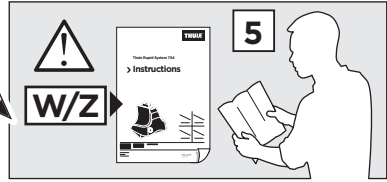

3

	W (mm)	Z (mm)	W (inch)	Z (inch)
SEAT Altea, 5-dr Hatchback, 04-	290	700	11 ³/₈	27 ¹/₂
SEAT Toledo, 5-dr Hatchback, 05-12	290	700	11 ³/₈	27 ¹/₂