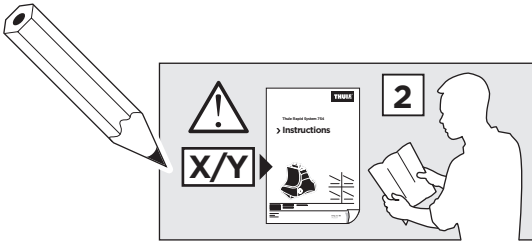

thule.com

74 x1
75 x1
93 x2

664 x1
665 x1
301 x2

x1

x1

1

	X (scale)	X (mm)	X (inch)
SEAT Altea , 5-dr Hatchback, 04-	34,5	996	39 1/4
SEAT Toledo , 5-dr Hatchback, 05-12	34	991	39

	Y (scale)	Y (mm)	Y (inch)
SEAT Altea , 5-dr Hatchback, 04-	30,5	956	37 5/8
SEAT Toledo , 5-dr Hatchback, 05-12	30,5	956	37 5/8

2

SEAT Altea, 5-dr Hatchback, 04-
SEAT Toledo, 5-dr Hatchback, 05-12

3

	W (mm)	Z (mm)	W (inch)	Z (inch)
SEAT Altea , 5-dr Hatchback, 04-	290	700	11 ³/₈	27 ¹/₂
SEAT Toledo , 5-dr Hatchback, 05-12	290	700	11 ³/₈	27 ¹/₂