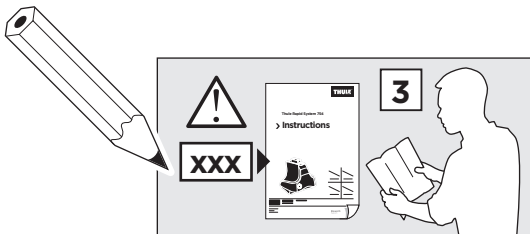

2

SEAT Altea, 5-dr Hatchback, 04-
SEAT Toledo, 5-dr Hatchback, 05-12