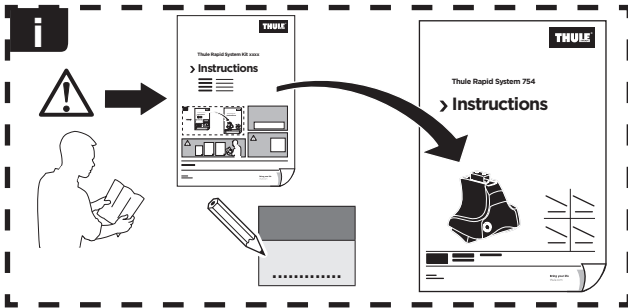

Thule Rapid System Kit 1354

> Instructions

SEAT Altea, 5-dr Hatchback, 04-

SEAT Toledo, 5-dr Hatchback, 05-12

ISO 11154-E

141354

C.20130320
519-1354-02

Bring your life

thule.com

74 x1
75 x1
93 x2

664 x1
665 x1
301 x2

x1

x1

1

	X (scale)	X (mm)	X (inch)
SEAT Altea , 5-dr Hatchback, 04-	34,5	996	39 1/4
SEAT Toledo , 5-dr Hatchback, 05-12	34	991	39

	Y (scale)	Y (mm)	Y (inch)
SEAT Altea , 5-dr Hatchback, 04-	30,5	956	37 5/8
SEAT Toledo , 5-dr Hatchback, 05-12	30,5	956	37 5/8