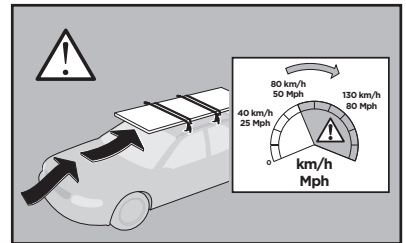

Thule Rapid System Kit 1354

> Instructions

SEAT Altea, 5-dr Hatchback, 04-

SEAT Toledo, 5-dr Hatchback, 05-12

ISO 11154-E

141354

C.20130320
519-1354-02

Bring your life

thule.com