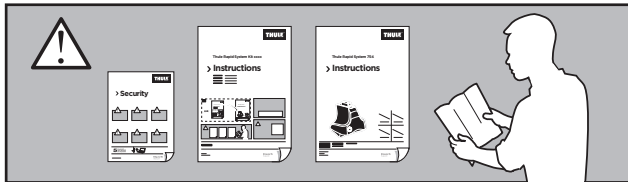

Thule Rapid System Kit 1354

> Instructions

SEAT Altea, 5-dr Hatchback, 04-

SEAT Toledo, 5-dr Hatchback, 05-12

ISO 11154-E

141354

C.20130320
519-1354-02

Bring your life

thule.com