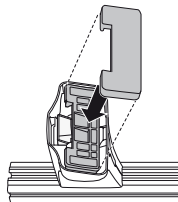

TOYOTA Hilux, 2-dr X-tra Cab, 05-

TOYOTA Hilux, 2-dr X-tra Cab, 04-

TOYOTA Hilux, 2-dr Single Cab, 05-

TOYOTA Hilux, 2-dr Single Cab, 05-	270 mm	700 mm	10 5/8"	27 1/2"
TOYOTA Hilux, 2-dr X-tra Cab, 05-	270 mm	700 mm	10 5/8"	27 1/2"
TOYOTA Hilux, 2-dr Single Cab, 04-	270 mm	-	10 5/8"	-
TOYOTA Hilux, 2-dr X-tra Cab, 04-	270 mm	-	10 5/8"	-

TOYOTA Hilux, 2-dr X-tracab, 05-
TOYOTA Vigo, 2-dr X-tracab, 04-

TOYOTA Hilux, 2-dr Single Cab, 05-
TOYOTA Vigo, 2-dr Single Cab, 04-

2

1

Kit

TOYOTA Hilux, 2-dr Single Cab, 04-
 + $\begin{matrix} \text{xx kg} \\ \text{xx lbs} \end{matrix}$ + $\begin{matrix} \text{xx kg} \\ \text{xx lbs} \end{matrix}$ = **Max. 50kg/110 lbs**