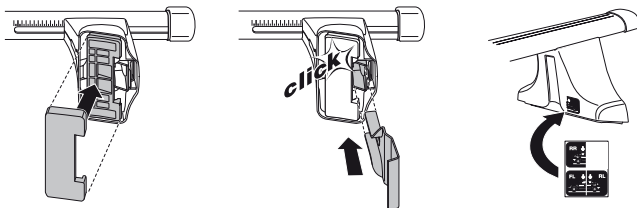

TOYOTA Hilux, 2-dr X-tra Cab, 05–
TOYOTA Vigo, 2-dr X-tra Cab, 04–