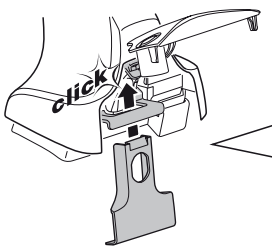

TOYOTA Hilux, 2-dr X-tra Cab, 05–
TOYOTA Vigo, 2-dr X-tra Cab, 04–