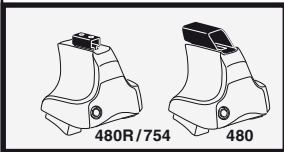

1

2

	Y inch	Y mm
TOYOTA Hilux, 2-dr Single Cab, 05-	-	-
TOYOTA Hilux, 2-dr X-tra Cab, 05-	42 3/8"	1076 mm
TOYOTA Vigo, 2-dr Single Cab, 04-	-	-
TOYOTA Vigo, 2-dr X-tra Cab, 04-	42 3/8"	1076 mm

4

TOYOTA Hilux, 2-dr Single Cab, 05–
TOYOTA Vigo, 2-dr Single Cab, 04–

TOYOTA Hilux, 2-dr X-tra Cab, 05–
TOYOTA Vigo, 2-dr X-tra Cab, 04–

5

	X mm	Y mm	X inch	Y inch
TOYOTA Hilux, 2-dr Single Cab, 05–	270 mm	–	10 $\frac{5}{8}$ "	–
TOYOTA Hilux, 2-dr X-tra Cab, 05–	270 mm	700 mm	10 $\frac{5}{8}$ "	27 $\frac{1}{2}$ "
TOYOTA Vigo, 2-dr Single Cab, 04–	270 mm	–	10 $\frac{5}{8}$ "	–
TOYOTA Vigo, 2-dr X-tra Cab, 04–	270 mm	700 mm	10 $\frac{5}{8}$ "	27 $\frac{1}{2}$ "