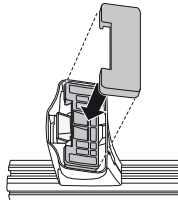

TOYOTA Hilux, 2-dr X-tra Cab, 05-

TOYOTA Hilux, 2-dr X-tra Cab, 04-

TOYOTA Hilux, 2-dr Single Cab, 05-

TOYOTA Hilux, 2-dr Single Cab, 05-	270 mm	700 mm	10 5/8"	27 1/2"
TOYOTA Hilux, 2-dr X-tra Cab, 05-	270 mm	700 mm	10 5/8"	27 1/2"
TOYOTA Hilux, 2-dr Single Cab, 04-	270 mm	-	10 5/8"	-
TOYOTA Hilux, 2-dr X-tra Cab, 04-	270 mm	-	10 5/8"	-

TOYOTA Hilux, 2-dr X-tracab, 05-
TOYOTA Vigo, 2-dr X-tracab, 04-

TOYOTA Hilux, 2-dr Single Cab, 05-
TOYOTA Vigo, 2-dr Single Cab, 04-

2

1

Kit

TOYOTA Hilux, 2-dr Single Cab, 04-
 + $\begin{matrix} \text{xx kg} \\ \text{xx lbs} \end{matrix}$ + $\begin{matrix} \text{xx kg} \\ \text{xx lbs} \end{matrix}$ = **Max. 50kg/110 lbs**