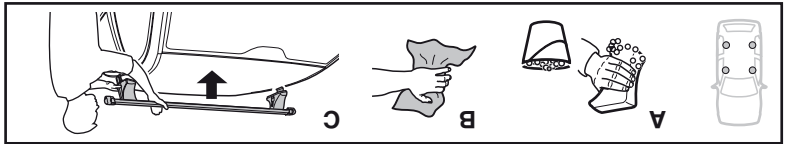

TOYOTA Hilux, 2-dr Single Cab, 05-	270 mm	700 mm	10 5/8"	27 1/2"
TOYOTA Hilux, 2-dr X-tra Cab, 05-	270 mm	700 mm	10 5/8"	27 1/2"
TOYOTA Hilux, 2-dr Single Cab, 04-	270 mm	-	10 5/8"	-
TOYOTA Hilux, 2-dr X-tra Cab, 04-	270 mm	-	10 5/8"	-