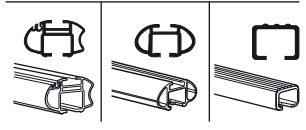

Kit 1348

TOYOTA Hilux, 2-dr Single Cab, 05-
TOYOTA Hilux, 2-dr X-tra Cab, 05-
TOYOTA Vigo, 2-dr Single Cab, 04-
TOYOTA Vigo, 2-dr X-tra Cab, 04-

480R
754