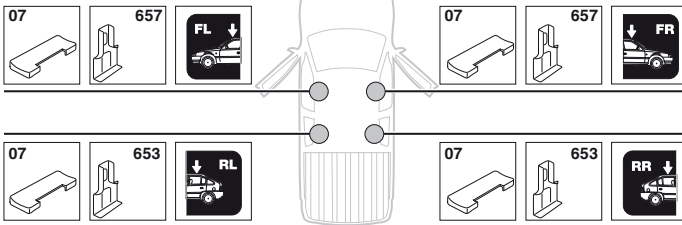

480R

480

1

2

	X inch	X mm
TOYOTA Hilux, 2-dr Single Cab, 05-	42 1/2"	1081 mm
TOYOTA Hilux, 2-dr X-tra Cab, 05-	42 1/2"	1081 mm
TOYOTA Vigo, 2-dr Single Cab, 04-	42 1/2"	1081 mm
TOYOTA Vigo, 2-dr X-tra Cab, 04-	42 1/2"	1081 mm

1

2

	Y inch	Y mm
TOYOTA Hilux, 2-dr Single Cab, 05-	-	-
TOYOTA Hilux, 2-dr X-tra Cab, 05-	42 3/8"	1076 mm
TOYOTA Vigo, 2-dr Single Cab, 04-	-	-
TOYOTA Vigo, 2-dr X-tra Cab, 04-	42 3/8"	1076 mm

4

TOYOTA Hilux, 2-dr Single Cab, 05–
TOYOTA Vigo, 2-dr Single Cab, 04–

TOYOTA Hilux, 2-dr X-tra Cab, 05–
TOYOTA Vigo, 2-dr X-tra Cab, 04–

5

	X mm	Y mm	X inch	Y inch
TOYOTA Hilux, 2-dr Single Cab, 05–	270 mm	–	10 $\frac{5}{8}$ "	–
TOYOTA Hilux, 2-dr X-tra Cab, 05–	270 mm	700 mm	10 $\frac{5}{8}$ "	27 $\frac{1}{2}$ "
TOYOTA Vigo, 2-dr Single Cab, 04–	270 mm	–	10 $\frac{5}{8}$ "	–
TOYOTA Vigo, 2-dr X-tra Cab, 04–	270 mm	700 mm	10 $\frac{5}{8}$ "	27 $\frac{1}{2}$ "