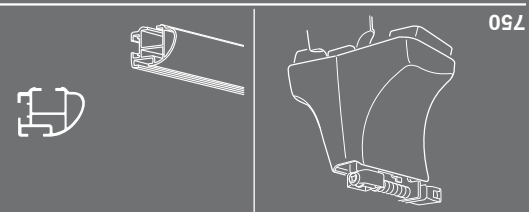

instructions

20090713 503-1348

ISO 11154-E

PROFESSIONAL

THULE
SWEDEN

TOYOTA Hilux, 2-dr Single Cab, 05-
TOYOTA Hilux, 2-dr X-tra Cab, 05-
TOYOTA Vigo, 2-dr Single Cab, 04-
TOYOTA Vigo, 2-dr X-tra Cab, 04-

Kit 1348