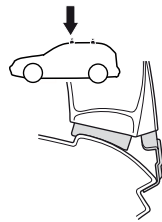

TOYOTA Hilux, 2-dr X-tra Cab, 05–
TOYOTA Vigo, 2-dr X-tra Cab, 04–