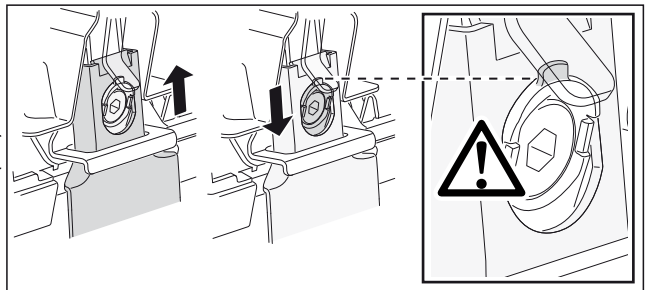

TOYOTA Hilux, 2-dr X-tra Cab, 05–
TOYOTA Vigo, 2-dr X-tra Cab, 04–