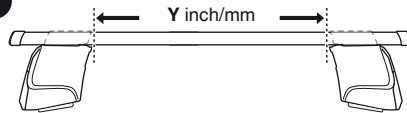

480R

480

1

2

	X inch	X mm
TOYOTA Hilux, 2-dr Single Cab, 05-	42 1/2"	1081 mm
TOYOTA Hilux, 2-dr X-tra Cab, 05-	42 1/2"	1081 mm
TOYOTA Vigo, 2-dr Single Cab, 04-	42 1/2"	1081 mm
TOYOTA Vigo, 2-dr X-tra Cab, 04-	42 1/2"	1081 mm

1

2

	Y inch	Y mm
TOYOTA Hilux, 2-dr Single Cab, 05-	-	-
TOYOTA Hilux, 2-dr X-tra Cab, 05-	42 3/8"	1076 mm
TOYOTA Vigo, 2-dr Single Cab, 04-	-	-
TOYOTA Vigo, 2-dr X-tra Cab, 04-	42 3/8"	1076 mm

4

TOYOTA Hilux, 2-dr Single Cab, 05–
TOYOTA Vigo, 2-dr Single Cab, 04–