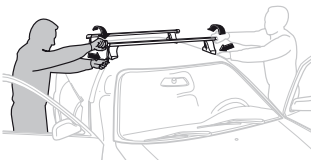

TOYOTA Hilux, 2-dr X-tra Cab, 05–
TOYOTA Vigo, 2-dr X-tra Cab, 04–