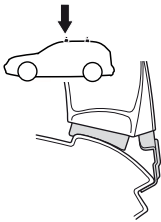

TOYOTA Hilux, 2-dr Single Cab, 05–
TOYOTA Vigo, 2-dr Single Cab, 04–