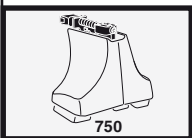

480R

480

1

2

	X inch	X mm
TOYOTA Hilux, 2-dr Single Cab, 05-	42 1/2"	1081 mm
TOYOTA Hilux, 2-dr X-tra Cab, 05-	42 1/2"	1081 mm
TOYOTA Vigo, 2-dr Single Cab, 04-	42 1/2"	1081 mm
TOYOTA Vigo, 2-dr X-tra Cab, 04-	42 1/2"	1081 mm

1

2

	Y inch	Y mm
TOYOTA Hilux, 2-dr Single Cab, 05-	-	-
TOYOTA Hilux, 2-dr X-tra Cab, 05-	42 3/8"	1076 mm
TOYOTA Vigo, 2-dr Single Cab, 04-	-	-
TOYOTA Vigo, 2-dr X-tra Cab, 04-	42 3/8"	1076 mm

4

TOYOTA Hilux, 2-dr Single Cab, 05–
TOYOTA Vigo, 2-dr Single Cab, 04–

TOYOTA Hilux, 2-dr X-tra Cab, 05–
TOYOTA Vigo, 2-dr X-tra Cab, 04–

5

	X mm	Y mm	X inch	Y inch
TOYOTA Hilux, 2-dr Single Cab, 05–	270 mm	–	10 $\frac{5}{8}$ "	–
TOYOTA Hilux, 2-dr X-tra Cab, 05–	270 mm	700 mm	10 $\frac{5}{8}$ "	27 $\frac{1}{2}$ "
TOYOTA Vigo, 2-dr Single Cab, 04–	270 mm	–	10 $\frac{5}{8}$ "	–
TOYOTA Vigo, 2-dr X-tra Cab, 04–	270 mm	700 mm	10 $\frac{5}{8}$ "	27 $\frac{1}{2}$ "