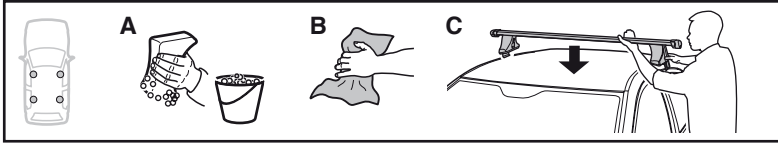

5

	X mm	Y mm	X inch	Y inch
TOYOTA Hilux, 2-dr Single Cab, 05–	270 mm	–	10 $\frac{5}{8}$"	–
TOYOTA Hilux, 2-dr X-tra Cab, 05–	270 mm	700 mm	10 $\frac{5}{8}$"	27 $\frac{1}{2}$"
TOYOTA Vigo, 2-dr Single Cab, 04–	270 mm	–	10 $\frac{5}{8}$"	–
TOYOTA Vigo, 2-dr X-tra Cab, 04–	270 mm	700 mm	10 $\frac{5}{8}$"	27 $\frac{1}{2}$"