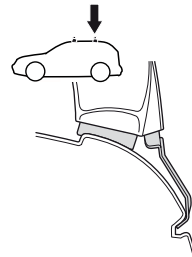

TOYOTA Hilux, 2-dr X-tra Cab, 05–
TOYOTA Vigo, 2-dr X-tra Cab, 04–