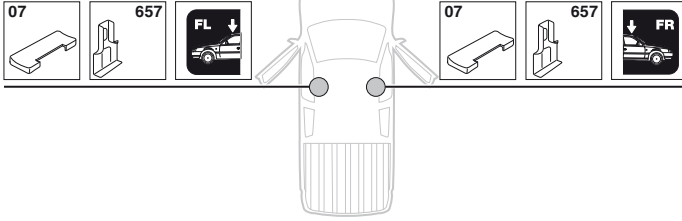

1

2

	Y inch	Y mm
TOYOTA Hilux, 2-dr Single Cab, 05-	-	-
TOYOTA Hilux, 2-dr X-tra Cab, 05-	42 3/8"	1076 mm
TOYOTA Vigo, 2-dr Single Cab, 04-	-	-
TOYOTA Vigo, 2-dr X-tra Cab, 04-	42 3/8"	1076 mm

4

TOYOTA Hilux, 2-dr Single Cab, 05–
TOYOTA Vigo, 2-dr Single Cab, 04–