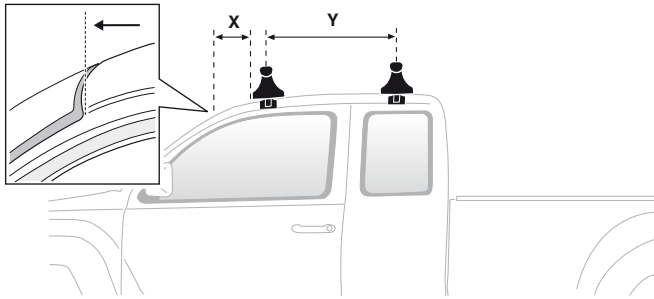

5

	X mm	Y mm	X inch	Y inch
TOYOTA Hilux, 2-dr Single Cab, 05–	270 mm	–	10 $\frac{5}{8}$"	–
TOYOTA Hilux, 2-dr X-tra Cab, 05–	270 mm	700 mm	10 $\frac{5}{8}$"	27 $\frac{1}{2}$"
TOYOTA Vigo, 2-dr Single Cab, 04–	270 mm	–	10 $\frac{5}{8}$"	–
TOYOTA Vigo, 2-dr X-tra Cab, 04–	270 mm	700 mm	10 $\frac{5}{8}$"	27 $\frac{1}{2}$"

TOYOTA Hilux, 2-dr Single Cab, 05–
TOYOTA Vigo, 2-dr Single Cab, 04–

TOYOTA Hilux, 2-dr X-tra Cab, 05–
TOYOTA Vigo, 2-dr X-tra Cab, 04–

GB/US

Tighten alternately

D

Die Schrauben abwechselnd anziehen

F

Serrer alternativement chaque côté

NL

Afwisselend aan de linker- en de rechterkant aandraaien

I

Alternare il serraggio delle viti

E

Apretar alternativamente

PT

Aperte alternadamente

S

Dra åt växelvis

FIN

Kierrä vuorotellen

EST

Pinguldage vaheldumisi

LAT

Pielveiciet pamišus

LIT

Užsukinėkite pakaitomis

PL

Śruby dokręcaj naprzemiennie

RU

Затягивайте попеременно

CZ

SK

Dofahujte striedavo

SLO

Privijajte izmenično.

HR

Naizmjenično zategnite

HU

Egymástól függetlenül szorítandó

GR

Σφίγγετε εναλλάξ

TR

Dönüşümlü sıkın

中文

交替拧紧

한국어

번갈아 가며 조이십시오.

日本語

交互に締め付けてください。

ไทย

ขันนอตแบบสลับ