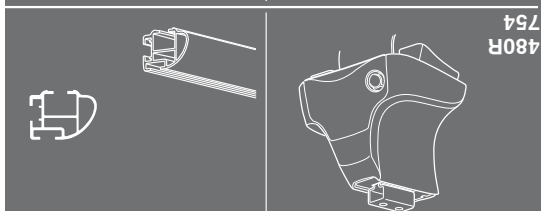

instructions

20090713 503-1348

ISO 11154-E

PROFESSIONAL

THULE
SWEDEN

TOYOTA Hilux, 2-dr Single Cab, 05-
TOYOTA Hilux, 2-dr X-tra Cab, 05-
TOYOTA Vigo, 2-dr Single Cab, 04-
TOYOTA Vigo, 2-dr X-tra Cab, 04-

Kit 1348