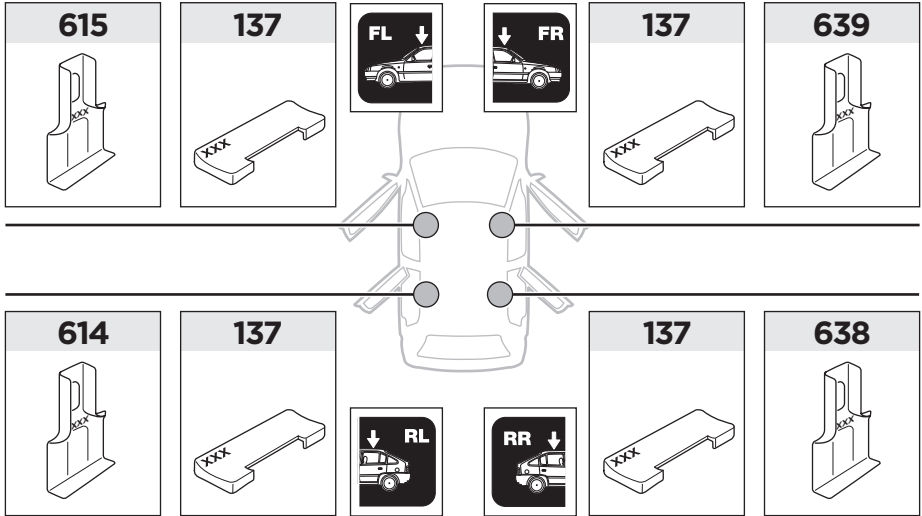

2

BUICK Excelle, 5-dr Hatchback, 04-08
BUICK Excelle, 4-dr Sedan, 04-08
CHEVROLET Lacetti, 5-dr Hatchback, 04-08
CHEVROLET Nubira III, 4-dr Sedan, 04-08
CHEVROLET Optra, 5-dr Hatchback, 04-08

CHEVROLET Optra, 4-dr Sedan, 04-08
DAEWOO Lacetti, 5-dr Hatchback, 04-08
DAEWOO Lacetti, 4-dr Sedan, 04-08
DAEWOO Nubira III, 4-dr Sedan, 04-08
HOLDEN Viva, 5-dr Hatchback, 04-08
HOLDEN Viva, 4-dr Sedan, 04-08