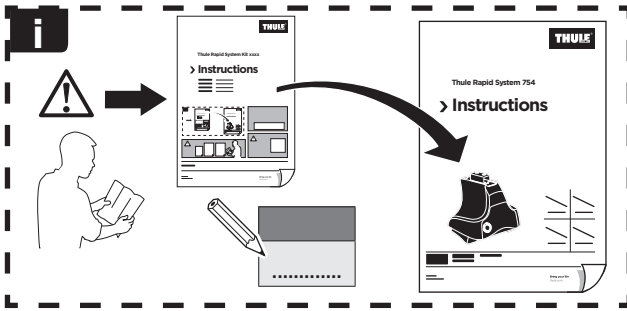

ISO 11154-E

141338
C.20121122
519-1338-02

Bring your life
thule.com