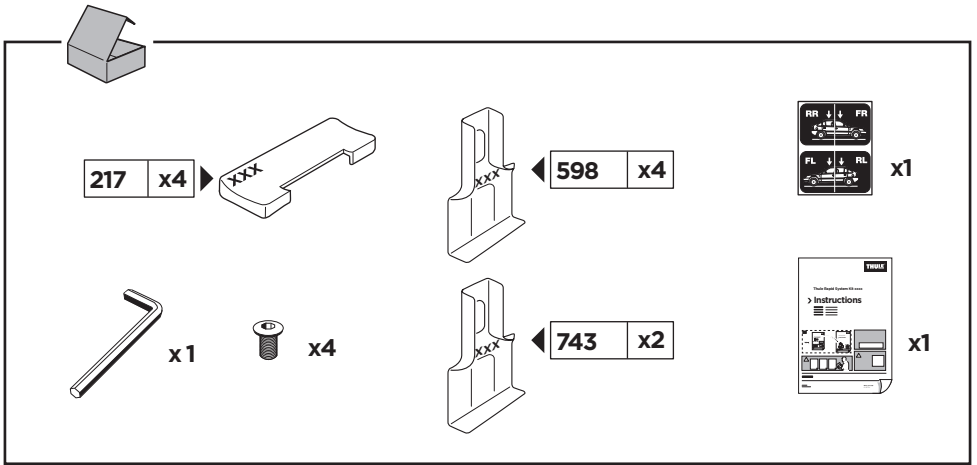

Thule Rapid System Kit 1337

> Instructions

VW Fox, 3-dr Hatchback, 03-

VW Fox, 5-dr Hatchback, 05-

ISO 11154-E

141337

C.20121122
519-1337-01

Bring your life

thule.com

1

	X (scale)	X (mm)	X (inch)
VW Fox, 3-dr Hatchback, 03-	35	1001	39 ³ / ₈
VW Fox, 5-dr Hatchback, 05-	35	1001	39 ³ / ₈

	Y (scale)	Y (mm)	Y (inch)
VW Fox, 3-dr Hatchback, 03-	32,5	976	38 ³ / ₈
VW Fox, 5-dr Hatchback, 05-	32,5	976	38 ³ / ₈

2

VW Fox, 3-dr Hatchback, 03-

VW Fox, 5-dr Hatchback, 05-

3

	W (mm)	Z (mm)	W (inch)	Z (inch)
VW Fox, 3-dr Hatchback, 03-	330	720	13	28 ³/₈
VW Fox, 5-dr Hatchback, 05-	330	745	13	29 ³/₈

VW Fox, 3-dr Hatchback, 03-