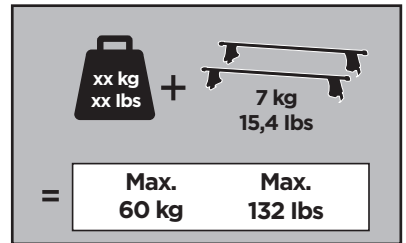

Thule Rapid System Kit 1337

> Instructions

VW Fox, 3-dr Hatchback, 03-

VW Fox, 5-dr Hatchback, 05-

ISO 11154-E

141337

C.20121122
519-1337-01

Bring your life

thule.com