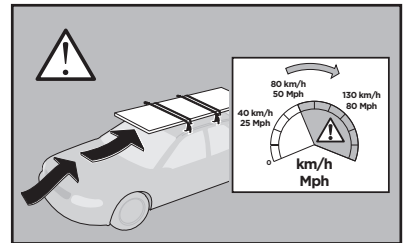

Thule Rapid System Kit 1337

> Instructions

VW Fox, 3-dr Hatchback, 03-

VW Fox, 5-dr Hatchback, 05-

ISO 11154-E

141337

C.20121122
519-1337-01

Bring your life

thule.com