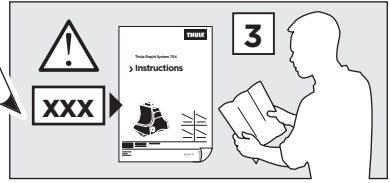

2

VW Fox, 3-dr Hatchback, 03-

VW Fox, 5-dr Hatchback, 05-