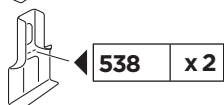

x1

x1

1

	X (scale)	X (mm)	X (inch)
NISSAN Micra, 3-dr Hatchback (K 12), 03-07, 08-09	26	911	35 ⁷/₈
NISSAN Micra, 5-dr Hatchback (K 12), 03-07, 08-09	26	911	35 ⁷/₈
NISSAN March, 3-dr Hatchback, 03-07, 08-09	26	911	35 ⁷/₈
NISSAN March, 5-dr Hatchback, 03-07, 08-09	26	911	35 ⁷/₈

	Y (scale)	Y (mm)	Y (inch)
NISSAN Micra, 3-dr Hatchback (K 12), 03-07, 08-09	22,5	876	34 ¹/₂
NISSAN Micra, 5-dr Hatchback (K 12), 03-07, 08-09	22,5	876	34 ¹/₂
NISSAN March, 3-dr Hatchback, 03-07, 08-09	22,5	876	34 ¹/₂
NISSAN March, 5-dr Hatchback, 03-07, 08-09	22,5	876	34 ¹/₂