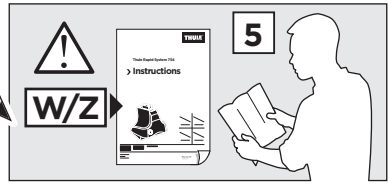

3

	W (mm)	Z (mm)	W (inch)	Z (inch)
MAZDA Demio, 5-dr MPV, 02-07 (JPN)*	420	710	16 1/2	28
MAZDA 2, 5-dr MPV, 03-07*	420	710	16 1/2	28