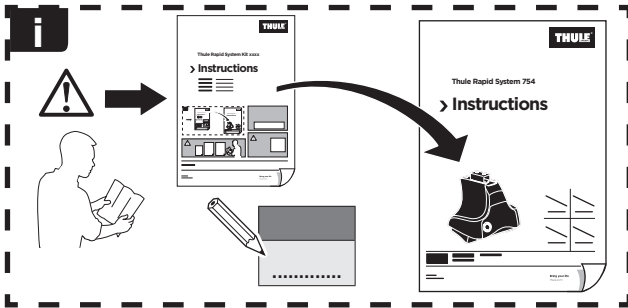

# > Instructions

**MAZDA Demio**, 5-dr MPV, 02-07 (JPN)\*

**MAZDA 2**, 5-dr MPV, 03-07\*

\* Without roof spoiler

ISO 11154-E

141271

C.2013.0117  
519-1271-01

Bring your life