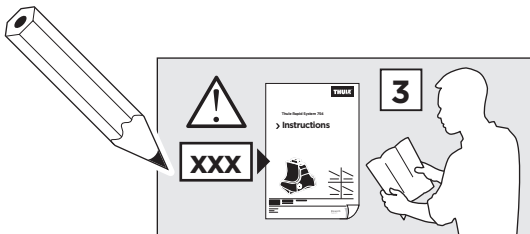

2

MAZDA Demio, 5-dr MPV, 02-07 (JPN)*

MAZDA 2, 5-dr MPV, 03-07*