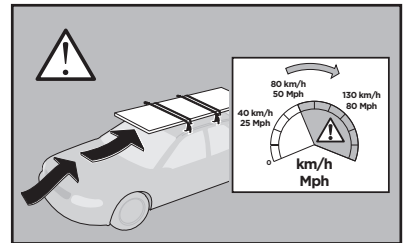

Thule Rapid System Kit 1232

> Instructions

TOYOTA Corolla Verso II, 5-dr MPV, 02-06

TOYOTA Spacio II, 5-dr MPV, 01-06

ISO 11154-E

141232

C.20121210
519-1232-01

Bring your life
thule.com