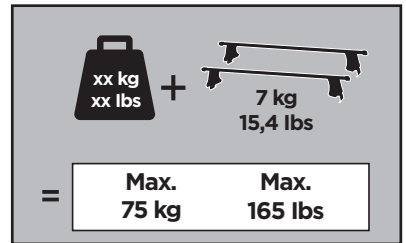

Thule Rapid System Kit 1232

> Instructions

TOYOTA Corolla Verso II, 5-dr MPV, 02-06

TOYOTA Spacio II, 5-dr MPV, 01-06

ISO 11154-E

141232

C.20121210
519-1232-01

Bring your life
thule.com