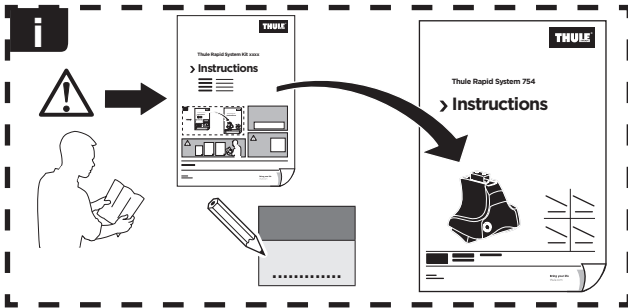

Thule Rapid System Kit 1232

> Instructions

TOYOTA Corolla Verso II, 5-dr MPV, 02-06

TOYOTA Spacio II, 5-dr MPV, 01-06

ISO 11154-E

141232

C.20121210
519-1232-01

Bring your life
thule.com