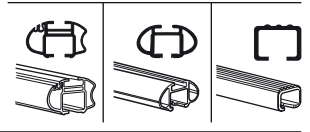

Kit 1220

DAIHATSU YRV, 5-dr Estate, 00-

480R
754