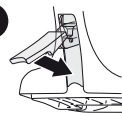

2

DAIHATSU YRV, 5-dr Estate, 00-

X

28

1