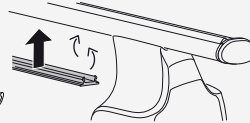

3

754

750

1

2

DAIHATSU YRV, 5-dr Estate, 00-

X

28

1

2

DAIHATSU YRV, 5-dr Estate, 00-

Y

26

480R

480

1

2

DAIHATSU YRV, 5-dr Estate, 00-

X inch

X mm

36 5/8"

931 mm

1

2

DAIHATSU YRV, 5-dr Estate, 00-

Y inch

Y mm

35 7/8"

911 mm