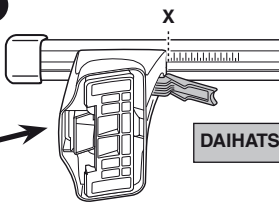

3

754

750

1

2

DAIHATSU YRV, 5-dr Estate, 00-

X

28

1

2

DAIHATSU YRV, 5-dr Estate, 00-

Y

26

480R

480

1

2

DAIHATSU YRV, 5-dr Estate, 00-

X inch

X mm

36 5/8"

931 mm

1

2

DAIHATSU YRV, 5-dr Estate, 00-

Y inch

Y mm

35 7/8"

911 mm