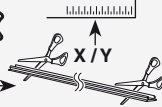

3

754

750

1

2

DAIHATSU YRV, 5-dr Estate, 00-

X

28

1

2

DAIHATSU YRV, 5-dr Estate, 00-

Y

26

480R

480

1

2

DAIHATSU YRV, 5-dr Estate, 00-

X inch

X mm

36 5/8"

931 mm

1

2

DAIHATSU YRV, 5-dr Estate, 00-

Y inch

Y mm

35 7/8"

911 mm