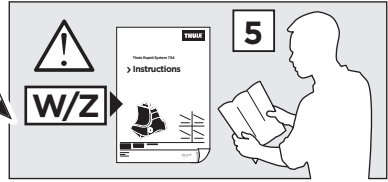

3

	W (mm)	Z (mm)	W (inch)	Z (inch)
ROVER 75, 4-dr Sedan, 99-03, 04-05	260	650	10 1/4	25 5/8
MG ZT, 4-dr Sedan, 01-05	260	650	10 1/4	25 5/8