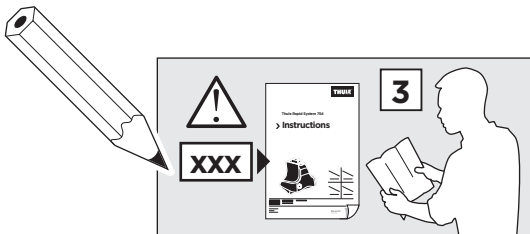

2

ROVER 75, 4-dr Sedan, 99-03, 04-05

MG ZT, 4-dr Sedan, 01-05