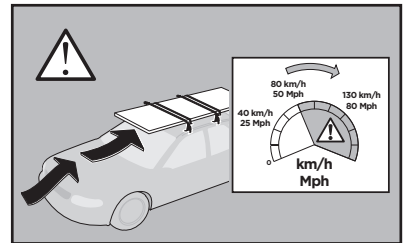

Thule Rapid System Kit 1154

> Instructions

ROVER 75, 4-dr Sedan, 99-03, 04-05

MG ZT, 4-dr Sedan, 01-05

ISO 11154-E

141154

C.20121220
519-1154-01

Bring your life

thule.com

04 x4

113 x4

x1

x1

1

	X (scale)	X (mm)	X (inch)
ROVER 75, 4-dr Sedan, 99-03, 04-05	35	1001	39 ⁵/₈
MG ZT, 4-dr Sedan, 01-05	35	1001	39 ⁵/₈