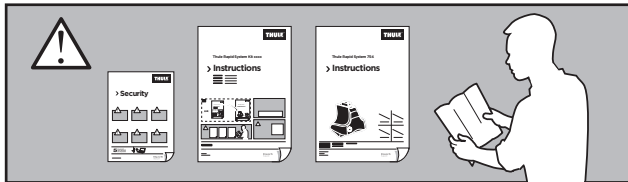

Thule Rapid System Kit 1154

> Instructions

ROVER 75, 4-dr Sedan, 99-03, 04-05

MG ZT, 4-dr Sedan, 01-05

ISO 11154-E

141154

C.20121220
519-1154-01

Bring your life

thule.com

04 x4

113 x4

x1

x1

1

	X (scale)	X (mm)	X (inch)
ROVER 75, 4-dr Sedan, 99-03, 04-05	35	1001	39 ⁵/₈
MG ZT, 4-dr Sedan, 01-05	35	1001	39 ⁵/₈