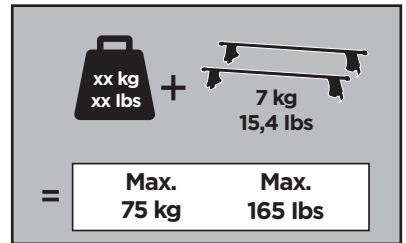

Thule Rapid System Kit 1154

> Instructions

ROVER 75, 4-dr Sedan, 99-03, 04-05

MG ZT, 4-dr Sedan, 01-05

ISO 11154-E

141154

C.20121220
519-1154-01

Bring your life

thule.com

04 x4

113 x4

x1

x1

1

	X (scale)	X (mm)	X (inch)
ROVER 75, 4-dr Sedan, 99-03, 04-05	35	1001	39 ⁵/₈
MG ZT, 4-dr Sedan, 01-05	35	1001	39 ⁵/₈