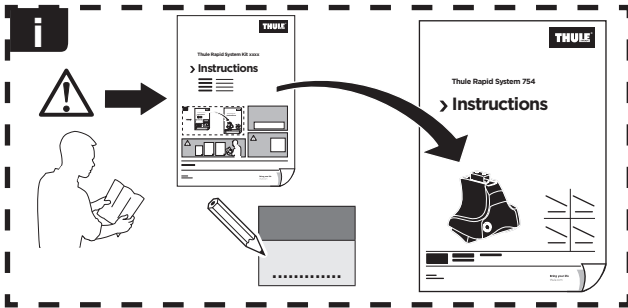

Thule Rapid System Kit 1154

> Instructions

ROVER 75, 4-dr Sedan, 99-03, 04-05

MG ZT, 4-dr Sedan, 01-05

ISO 11154-E

141154

C.20121220
519-1154-01

Bring your life

thule.com

04 x4

113 x4

x1

x1

1

	X (scale)	X (mm)	X (inch)
ROVER 75, 4-dr Sedan, 99-03, 04-05	35	1001	39 ⁵/₈
MG ZT, 4-dr Sedan, 01-05	35	1001	39 ⁵/₈