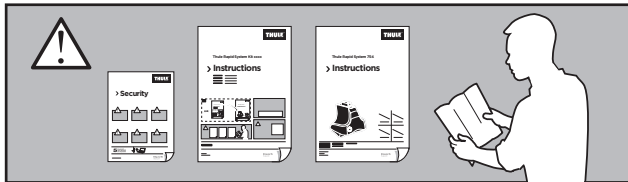

Thule Rapid System Kit 1151

> Instructions

HONDA HR-V, 3-dr SUV, 99-01, 02-05*

HONDA HR-V, 5-dr SUV, 00-01, 02-05*

* with roof spoiler

ISO 11154-E

141151

C.20130107
519-1151-01