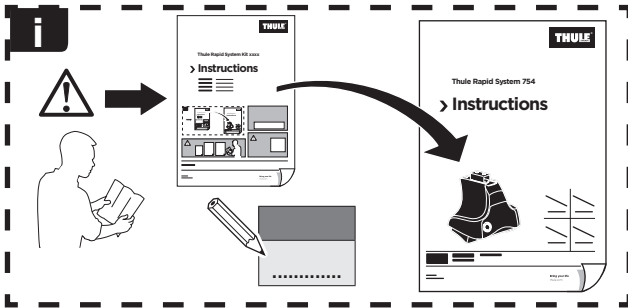

Thule Rapid System Kit 1151

> Instructions

HONDA HR-V, 3-dr SUV, 99-01, 02-05*

HONDA HR-V, 5-dr SUV, 00-01, 02-05*

* with roof spoiler

ISO 11154-E

141151

C.20130107
519-1151-01

	X (scale)	X (mm)	X (inch)
HONDA HR-V, 3-dr SUV, 99-01, 02-05*	42	1071	42 1/8
HONDA HR-V, 5-dr SUV, 00-01, 02-05*	42	1071	42 1/8

	Y (scale)	Y (mm)	Y (inch)
HONDA HR-V, 3-dr SUV, 99-01, 02-05*	38	1031	40 5/8
HONDA HR-V, 5-dr SUV, 00-01, 02-05*	38	1031	40 5/8