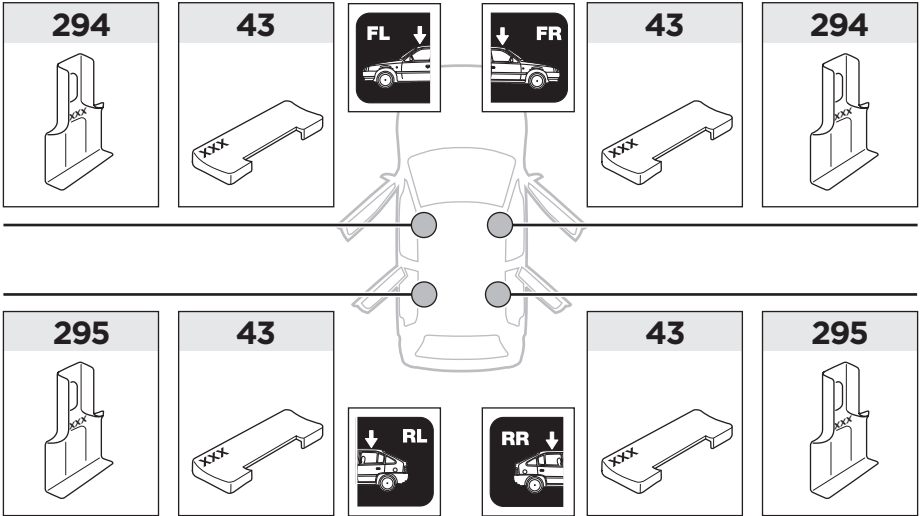

	X (scale)	X (mm)	X (inch)
HONDA HR-V, 3-dr SUV, 99-01, 02-05*	42	1071	42 1/8
HONDA HR-V, 5-dr SUV, 00-01, 02-05*	42	1071	42 1/8

	Y (scale)	Y (mm)	Y (inch)
HONDA HR-V, 3-dr SUV, 99-01, 02-05*	38	1031	40 5/8
HONDA HR-V, 5-dr SUV, 00-01, 02-05*	38	1031	40 5/8

2

HONDA HR-V, 3-dr SUV, 99-01, 02-05*

HONDA HR-V, 5-dr SUV, 00-01, 02-05*

3

	W (mm)	Z (mm)	W (inch)	Z (inch)
HONDA HR-V, 3-dr SUV, 99-01, 02-05*	400	700	15 3/4	27 1/2
HONDA HR-V, 5-dr SUV, 00-01, 02-05*	400	700	15 3/4	27 1/2