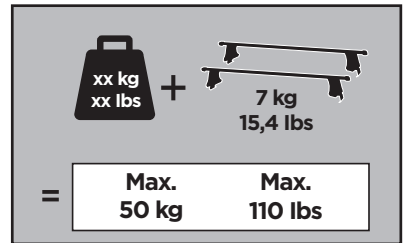

Thule Rapid System Kit 1151

> Instructions

HONDA HR-V, 3-dr SUV, 99-01, 02-05*

HONDA HR-V, 5-dr SUV, 00-01, 02-05*

* with roof spoiler

ISO 11154-E

141151

C.20130107
519-1151-01

Bring your life

thule.com

294 x2

295 x2

43 x4

x1

x1

1

	X (scale)	X (mm)	X (inch)
HONDA HR-V, 3-dr SUV, 99-01, 02-05*	42	1071	42 1/8
HONDA HR-V, 5-dr SUV, 00-01, 02-05*	42	1071	42 1/8

	Y (scale)	Y (mm)	Y (inch)
HONDA HR-V, 3-dr SUV, 99-01, 02-05*	38	1031	40 5/8
HONDA HR-V, 5-dr SUV, 00-01, 02-05*	38	1031	40 5/8

2

HONDA HR-V, 3-dr SUV, 99-01, 02-05*

HONDA HR-V, 5-dr SUV, 00-01, 02-05*

3

	W (mm)	Z (mm)	W (inch)	Z (inch)
HONDA HR-V, 3-dr SUV, 99-01, 02-05*	400	700	15 3/4	27 1/2
HONDA HR-V, 5-dr SUV, 00-01, 02-05*	400	700	15 3/4	27 1/2