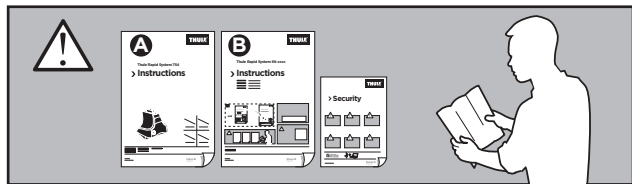

# > Instructions

**HONDA HR-V**, 3-dr SUV, 99-01, 02-05\*

**HONDA HR-V**, 5-dr SUV, 00-01, 02-05\*

\* With normal roof

ISO 11154-E

141150

C.20130625  
519-1150-01

Bring your life  
thule.com