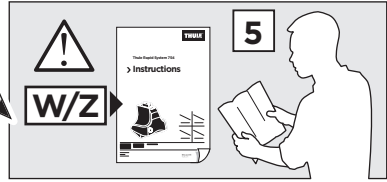

	Y (scale)	Y (mm)	Y (inch)
NISSAN Cube , 5-dr MPV, 98-01	30,5	956	37 ⁵ / ₈
FORD Fusion , 5-dr Hatchback, 02-05	32	971	38 ¹ / ₄

2

NISSAN Cube, 5-dr MPV, 98-01

FORD Fusion, 5-dr Hatchback, 02-05

3

	W (mm)	Z (mm)	W (inch)	Z (inch)
NISSAN Cube , 5-dr MPV, 98-01	350	700	13 3/4	27 1/2
FORD Fusion , 5-dr Hatchback, 02-05	300	700	11 3/4	27 1/2