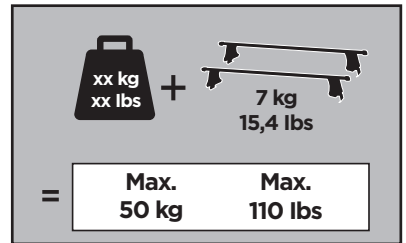

Thule Rapid System Kit 1124

> Instructions

NISSAN Cube, 5-dr MPV, 98-01

FORD Fusion, 5-dr Hatchback, 02-05

ISO 11154-E

141124

C.20130107
519-1124-01

Bring your life

thule.com