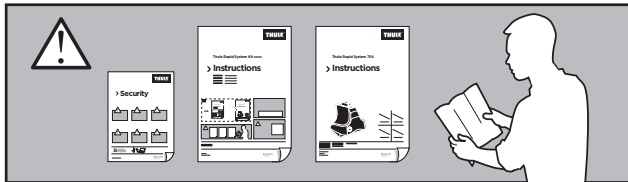

Thule Rapid System Kit 1124

> Instructions

NISSAN Cube, 5-dr MPV, 98-01

FORD Fusion, 5-dr Hatchback, 02-05

ISO 11154-E

141124

C.20130107
519-1124-01

Bring your life