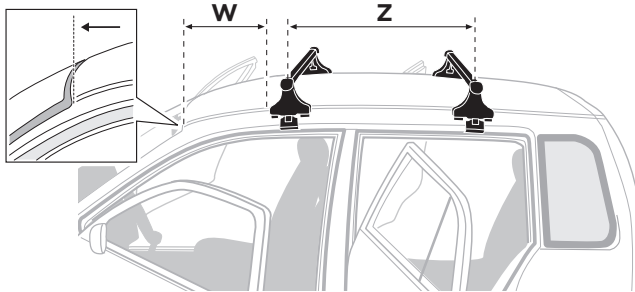

	Y (scale)	Y (mm)	Y (inch)
NISSAN Cube , 5-dr MPV, 98-01	30,5	956	37 ⁵ / ₈
FORD Fusion , 5-dr Hatchback, 02-05	32	971	38 ¹ / ₄

2

NISSAN Cube, 5-dr MPV, 98-01

FORD Fusion, 5-dr Hatchback, 02-05

3

	W (mm)	Z (mm)	W (inch)	Z (inch)
NISSAN Cube , 5-dr MPV, 98-01	350	700	13 3/4	27 1/2
FORD Fusion , 5-dr Hatchback, 02-05	300	700	11 3/4	27 1/2