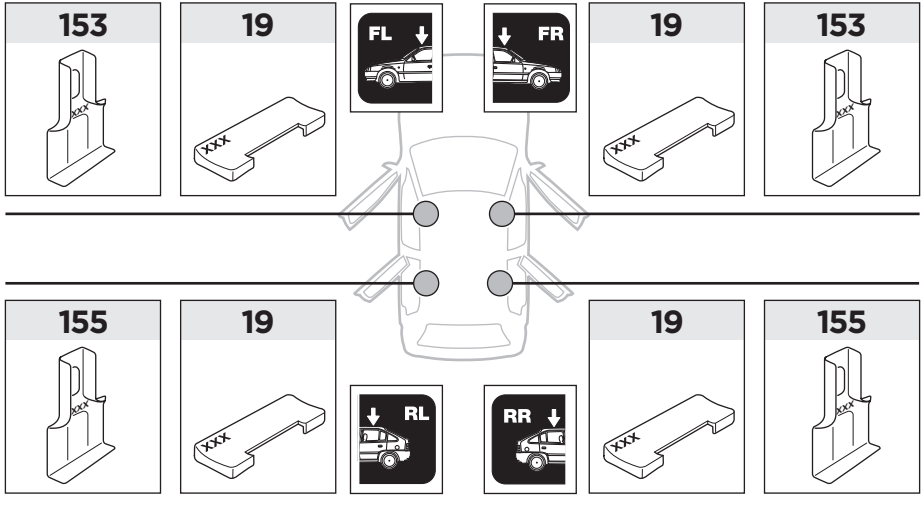

thule.com

19 x4

153 x4

155 x2

x1

x1

1

	X (scale)	X (mm)	X (inch)
NISSAN Cube , 5-dr MPV, 98-01	33,5	986	38 ⁷ / ₈
FORD Fusion , 5-dr Hatchback, 02-05	36	1011	39 ³ / ₄

	Y (scale)	Y (mm)	Y (inch)
NISSAN Cube , 5-dr MPV, 98-01	30,5	956	37 ⁵ / ₈
FORD Fusion , 5-dr Hatchback, 02-05	32	971	38 ¹ / ₄

2

NISSAN Cube, 5-dr MPV, 98-01

FORD Fusion, 5-dr Hatchback, 02-05

3

	W (mm)	Z (mm)	W (inch)	Z (inch)
NISSAN Cube , 5-dr MPV, 98-01	350	700	13 3/4	27 1/2
FORD Fusion , 5-dr Hatchback, 02-05	300	700	11 3/4	27 1/2