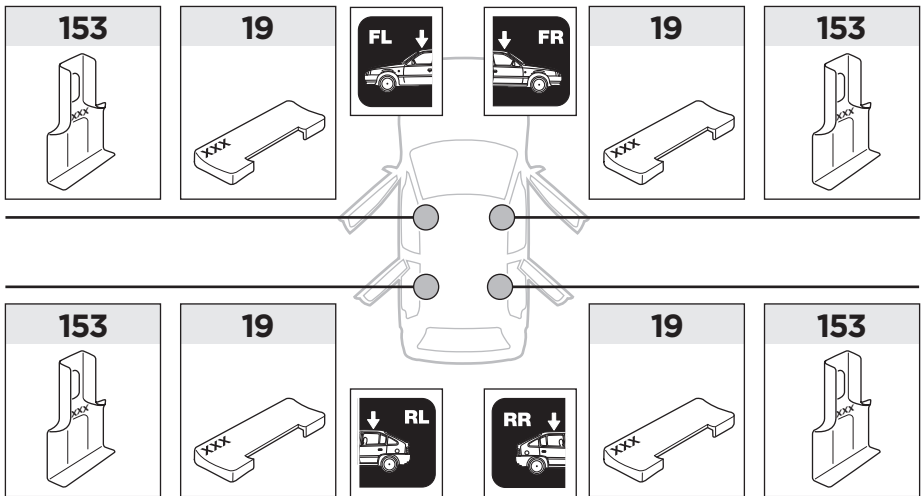

	Y (scale)	Y (mm)	Y (inch)
NISSAN Cube , 5-dr MPV, 98-01	30,5	956	37 ⁵ / ₈
FORD Fusion , 5-dr Hatchback, 02-05	32	971	38 ¹ / ₄

2

NISSAN Cube, 5-dr MPV, 98-01

FORD Fusion, 5-dr Hatchback, 02-05

3

	W (mm)	Z (mm)	W (inch)	Z (inch)
NISSAN Cube , 5-dr MPV, 98-01	350	700	13 3/4	27 1/2
FORD Fusion , 5-dr Hatchback, 02-05	300	700	11 3/4	27 1/2