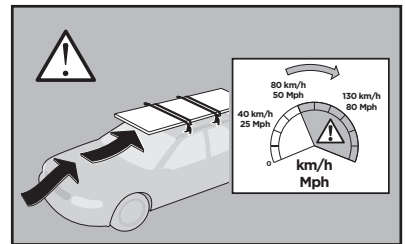

Thule Rapid System Kit 1124

> Instructions

NISSAN Cube, 5-dr MPV, 98-01

FORD Fusion, 5-dr Hatchback, 02-05

ISO 11154-E

141124

C.20130107
519-1124-01

Bring your life

thule.com