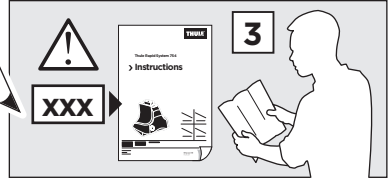

2

NISSAN Cube, 5-dr MPV, 98-01

FORD Fusion, 5-dr Hatchback, 02-05