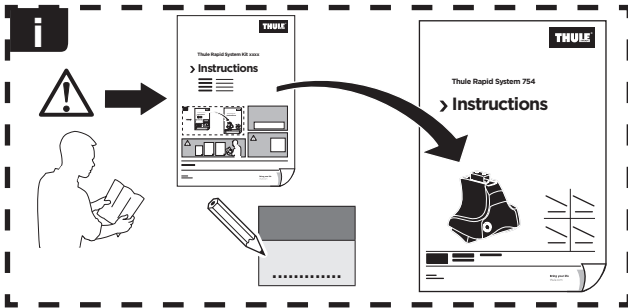

Thule Rapid System Kit 1124

> Instructions

NISSAN Cube, 5-dr MPV, 98-01

FORD Fusion, 5-dr Hatchback, 02-05

ISO 11154-E

141124

C.20130107
519-1124-01

Bring your life