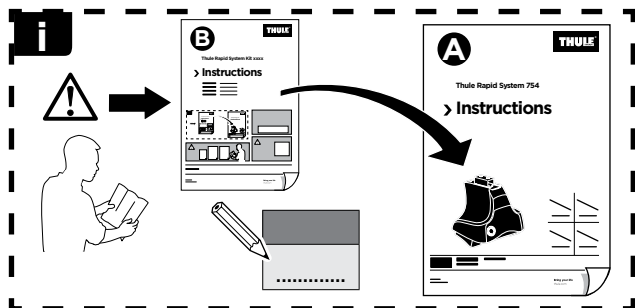

ISO 11154-E

141119

C.20130704
519-1119-02

Bring your life
thule.com