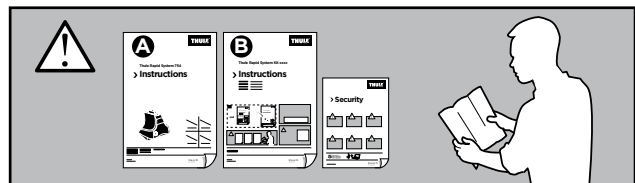

ISO 11154-E

141119

C.20130704
519-1119-02

Bring your life
thule.com