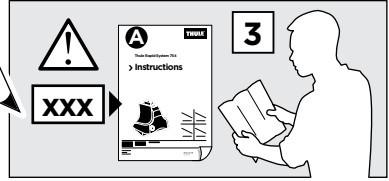

2

RENAULT Clio, 3-dr Hatchback, 98-00, 01-03, 04-05

RENAULT Clio, 4-dr Sedan, 98-00, 01-05

RENAULT Clio, 5-dr Hatchback, 98-00, 01-03, 04-05

RENAULT Symbol, 4-dr Sedan, 09-

RENAULT Thalia, 4-dr Sedan, 01-