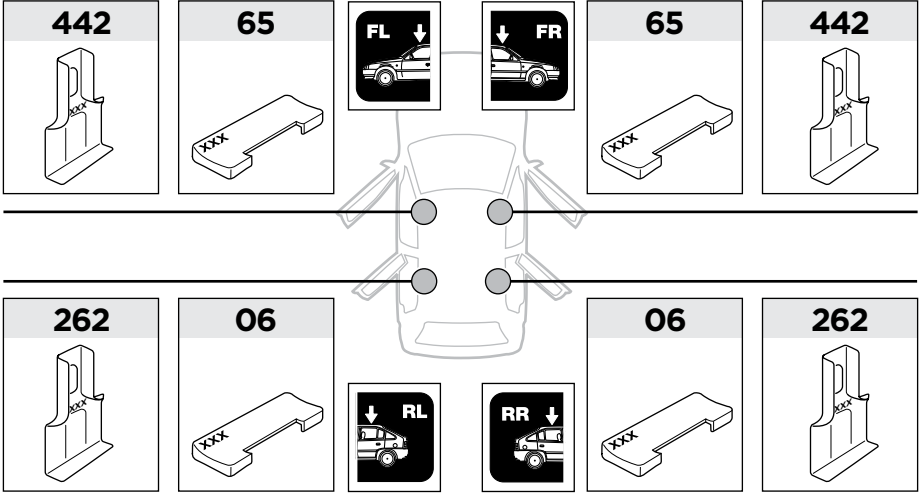

RENAULT Clio, 3-dr Hatchback, 98-00, 01-03, 04-05