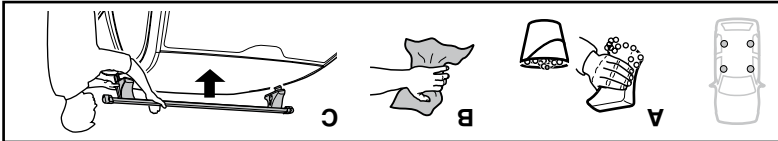

NISSAN NP300, 2-dr Extended Cab, 09-		X mm	245 mm	245 mm
NISSAN NP300, 2-dr Single Cab, 09-		X mm	260 mm	260 mm
NISSAN King Cab, 2-dr Extended Cab, 98-01, 02-05		X mm	245 mm	245 mm
NISSAN King Cab, 2-dr Extended Cab, 86-97		X mm	280 mm	280 mm
NISSAN King Cab, 2-dr Single Cab, 98-01, 02-05		X mm	260 mm	260 mm
NISSAN King Cab, 2-dr Single Cab, 86-97		X mm	280 mm	280 mm
X inch	9 5/8"	Y mm	245 mm	9 5/8"
Y inch	10 1/4"			10 1/4"
	9 5/8"			9 5/8"
	11"			11"
	10 1/4"			10 1/4"
	11"			11"