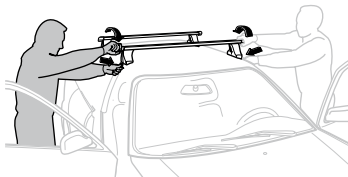

GB/US Tighten alternately

D Die Schrauben abwechselnd anziehen

F Serrer alternativement chaque côté

NL Afwisselend aan de linker- en de rechterkant aandraaien

I Alternare il serraggio delle viti

E Serrare alternativamente

PT Aperte alternadamente

S Dra åt växelvís

FIN Kierrä vuorotellen

EST Pinguldage vaheldumisi

LAT Pielvelciēt pamišus

LIT Užsukinėkite pakaitomis

PL Śruby dokręcaj naprzemiennie

RU Затягивайте попеременно

SK Doťahujte striedavo

SLO Privijajte izmenično.

HR Naizmjenično zategnite

HU Egymástól függetlenül szoritandó

GR Σφίγγετε εναλλάξ

TR Dönüşümlü sıkın

中文 交替拧紧

한국어 번갈아 가며 조이십시오.

日本語 交互に締め付けてください。

ไทย ชันโน้มนแบบสลับ