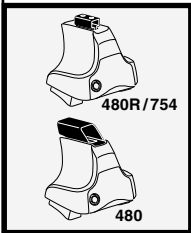

NISSAN NP300, 2-dr Extended Cab, 09-

NISSAN Pathfinder (WD21), 3-dr SUV, 86-96 / *87-96

NISSAN Terrano (WD21), 3-dr SUV, 86-96

SRA

4

NISSAN King Cab, 4-dr Double Cab, 86-97

NISSAN King Cab, 4-dr Double Cab, 98-01, 02-05

NISSAN NP300, 4-dr Double Cab, 09-

NISSAN Pathfinder (WD21), 5-dr SUV, 89-96 / *90-96

NISSAN Terrano (WD21), 5-dr SUV, 86-96

5

	X mm	Y mm	X inch	Y inch
NISSAN King Cab, 2-dr Single Cab, 86-97	280 mm	–	11"	–
NISSAN King Cab, 2-dr Single Cab, 98-01, 02-05	260 mm	–	10 1/4"	–
NISSAN King Cab, 2-dr Extended Cab, 86-97	280 mm	–	11"	–
NISSAN King Cab, 2-dr Extended Cab, 98-01, 02-05	245 mm	–	9 5/8"	–
NISSAN NP300, 2-dr Single Cab, 09–	260 mm	–	10 1/4"	–
NISSAN NP300, 2-dr Extended Cab, 09–	245 mm	–	9 5/8"	–