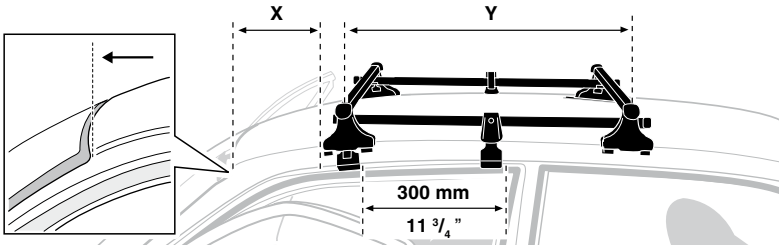

NISSAN NP300, 4-dr Double Cab, 09-

NISSAN Pathfinder (WD21), 5-dr SUV, 89-96 / *90-96

NISSAN Terrano (WD21), 5-dr SUV, 86-96

5

	X mm	Y mm	X inch	Y inch
NISSAN King Cab, 2-dr Single Cab, 86-97	280 mm	–	11"	–
NISSAN King Cab, 2-dr Single Cab, 98-01, 02-05	260 mm	–	10 1/4"	–
NISSAN King Cab, 2-dr Extended Cab, 86-97	280 mm	–	11"	–
NISSAN King Cab, 2-dr Extended Cab, 98-01, 02-05	245 mm	–	9 5/8"	–
NISSAN NP300, 2-dr Single Cab, 09–	260 mm	–	10 1/4"	–
NISSAN NP300, 2-dr Extended Cab, 09–	245 mm	–	9 5/8"	–

	X mm	Y mm	X inch	Y inch
NISSAN Pathfinder (WD21), 3-dr SUV, 86-96 / *87-96	100 mm	700 mm	3 7/8"	27 1/2"
NISSAN Terrano (WD21), 3-dr SUV, 86-96	100 mm	700 mm	3 7/8"	27 1/2"

5

	X mm	Y mm	X inch	Y inch
NISSAN King Cab, 4-dr Double Cab, 86-97	300 mm	700 mm	11 3/4"	27 1/2"
NISSAN King Cab, 4-dr Double Cab, 98-01, 02-05	270 mm	700 mm	10 5/8"	27 1/2"
NISSAN Pathfinder (WD21), 5-dr SUV, 89-96 / *90-96	420 mm	700 mm	16 1/4"	27 1/2"
NISSAN Terrano (WD21), 5-dr SUV, 86-96	420 mm	700 mm	16 1/4"	27 1/2"
NISSAN NP300, 4-dr Double Cab, 09-	270 mm	700 mm	10 5/8"	27 1/2"