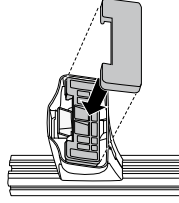

6

NISSAN Terrano (WD21), 3-dr SUV, 86-96		X mm	100 mm	700 mm
NISSAN Pathfinder (WD21), 3-dr SUV, 86-96 / *87-96		X mm	100 mm	700 mm
X inch	3 7/8"	Y mm	700 mm	3 7/8"
Y inch	27 1/2"			27 1/2"

NISSAN NP300, 2-dr Extended Cab, 09-		X mm	245 mm	245 mm
NISSAN NP300, 2-dr Single Cab, 09-		X mm	260 mm	260 mm
NISSAN King Cab, 2-dr Extended Cab, 98-01, 02-05		X mm	245 mm	245 mm
NISSAN King Cab, 2-dr Extended Cab, 86-97		X mm	280 mm	280 mm
NISSAN King Cab, 2-dr Single Cab, 98-01, 02-05		X mm	260 mm	260 mm
NISSAN King Cab, 2-dr Single Cab, 86-97		X mm	280 mm	280 mm
X inch	9 5/8"	Y mm	245 mm	9 5/8"
Y inch	10 1/4"			10 1/4"
	9 5/8"			9 5/8"
	11"			11"
	10 1/4"			10 1/4"
	11"			11"