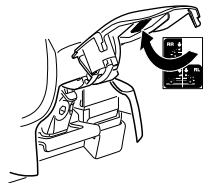

NISSAN NP300, 4-dr Double Cab, 09-

NISSAN Pathfinder (WD21), 5-dr SUV, 89-96 / *90-96

NISSAN Terrano (WD21), 5-dr SUV, 86-96

5

	X mm	Y mm	X inch	Y inch
NISSAN King Cab, 2-dr Single Cab, 86-97	280 mm	–	11"	–
NISSAN King Cab, 2-dr Single Cab, 98-01, 02-05	260 mm	–	10 1/4"	–
NISSAN King Cab, 2-dr Extended Cab, 86-97	280 mm	–	11"	–
NISSAN King Cab, 2-dr Extended Cab, 98-01, 02-05	245 mm	–	9 5/8"	–
NISSAN NP300, 2-dr Single Cab, 09–	260 mm	–	10 1/4"	–
NISSAN NP300, 2-dr Extended Cab, 09–	245 mm	–	9 5/8"	–