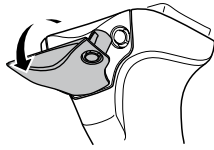

6

NISSAN Terrano (WD21), 3-dr SUV, 86-96		X mm	100 mm	700 mm
NISSAN Pathfinder (WD21), 3-dr SUV, 86-96 / *87-96		X mm	100 mm	700 mm
X inch	3 7/8"	Y mm	700 mm	3 7/8"
Y inch	27 1/2"			27 1/2"

NISSAN NP300, 2-dr Extended Cab, 09-		X mm	245 mm	245 mm
NISSAN NP300, 2-dr Single Cab, 09-		X mm	260 mm	260 mm
NISSAN King Cab, 2-dr Extended Cab, 98-01, 02-05		X mm	245 mm	245 mm
NISSAN King Cab, 2-dr Extended Cab, 86-97		X mm	280 mm	280 mm
NISSAN King Cab, 2-dr Single Cab, 98-01, 02-05		X mm	260 mm	260 mm
NISSAN King Cab, 2-dr Single Cab, 86-97		X mm	280 mm	280 mm
X inch	9 5/8"	Y mm	245 mm	9 5/8"
Y inch	10 1/4"			10 1/4"
	9 5/8"			9 5/8"
	11"			11"
	10 1/4"			10 1/4"
	11"			11"