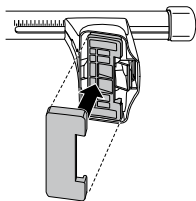

NISSAN NP300, 4-dr Double Cab, 09-

NISSAN Pathfinder (WD21), 5-dr SUV, 89-96 / *90-96

NISSAN Terrano (WD21), 5-dr SUV, 86-96

5

	X mm	Y mm	X inch	Y inch
NISSAN King Cab, 2-dr Single Cab, 86-97	280 mm	–	11"	–
NISSAN King Cab, 2-dr Single Cab, 98-01, 02-05	260 mm	–	10 1/4"	–
NISSAN King Cab, 2-dr Extended Cab, 86-97	280 mm	–	11"	–
NISSAN King Cab, 2-dr Extended Cab, 98-01, 02-05	245 mm	–	9 5/8"	–
NISSAN NP300, 2-dr Single Cab, 09–	260 mm	–	10 1/4"	–
NISSAN NP300, 2-dr Extended Cab, 09–	245 mm	–	9 5/8"	–