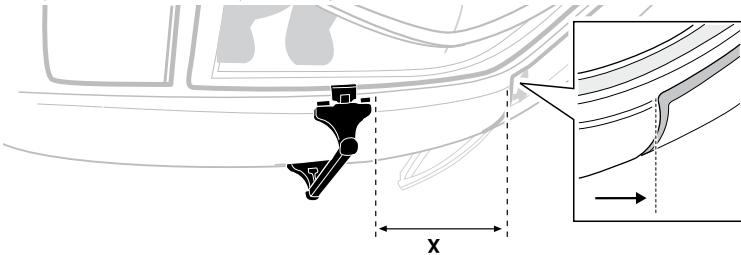

NISSAN NP300, 2-dr Extended Cab, 09-		X mm	245 mm	245 mm
NISSAN NP300, 2-dr Single Cab, 09-		X mm	260 mm	260 mm
NISSAN King Cab, 2-dr Extended Cab, 98-01, 02-05		X mm	245 mm	245 mm
NISSAN King Cab, 2-dr Extended Cab, 86-97		X mm	280 mm	280 mm
NISSAN King Cab, 2-dr Single Cab, 98-01, 02-05		X mm	260 mm	260 mm
NISSAN King Cab, 2-dr Single Cab, 86-97		X mm	280 mm	280 mm
X inch	9 5/8"	Y mm	245 mm	9 5/8"
Y inch	10 1/4"			10 1/4"
	9 5/8"			9 5/8"
	11"			11"
	10 1/4"			10 1/4"
	11"			11"