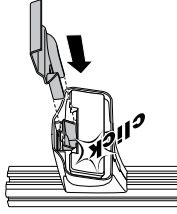

6

NISSAN Terrano (WD21), 3-dr SUV, 86-96		X mm	100 mm	700 mm
NISSAN Pathfinder (WD21), 3-dr SUV, 86-96 / *87-96		X mm	100 mm	700 mm
X inch	3 7/8"	Y mm	700 mm	3 7/8"
Y inch	27 1/2"			27 1/2"

NISSAN NP300, 2-dr Extended Cab, 09-		X mm	245 mm	245 mm
NISSAN NP300, 2-dr Single Cab, 09-		X mm	260 mm	260 mm
NISSAN King Cab, 2-dr Extended Cab, 98-01, 02-05		X mm	245 mm	245 mm
NISSAN King Cab, 2-dr Extended Cab, 86-97		X mm	280 mm	280 mm
NISSAN King Cab, 2-dr Single Cab, 98-01, 02-05		X mm	260 mm	260 mm
NISSAN King Cab, 2-dr Single Cab, 86-97		X mm	280 mm	280 mm
X inch	9 5/8"	Y mm	245 mm	9 5/8"
Y inch	10 1/4"			10 1/4"
	9 5/8"			9 5/8"
	11"			11"
	10 1/4"			10 1/4"
	11"			11"