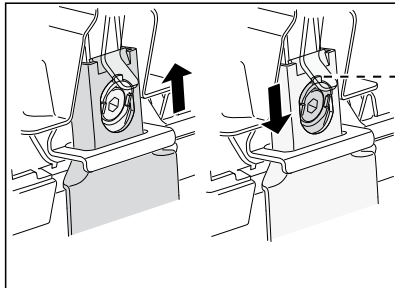

NISSAN NP300, 4-dr Double Cab, 09-

NISSAN Pathfinder (WD21), 5-dr SUV, 89-96 / *90-96

NISSAN Terrano (WD21), 5-dr SUV, 86-96

5

	X mm	Y mm	X inch	Y inch
NISSAN King Cab, 2-dr Single Cab, 86-97	280 mm	–	11"	–
NISSAN King Cab, 2-dr Single Cab, 98-01, 02-05	260 mm	–	10 1/4"	–
NISSAN King Cab, 2-dr Extended Cab, 86-97	280 mm	–	11"	–
NISSAN King Cab, 2-dr Extended Cab, 98-01, 02-05	245 mm	–	9 5/8"	–
NISSAN NP300, 2-dr Single Cab, 09–	260 mm	–	10 1/4"	–
NISSAN NP300, 2-dr Extended Cab, 09–	245 mm	–	9 5/8"	–