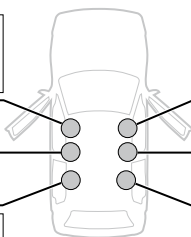

NISSAN Pathfinder (WD21), 3-dr SUV, 86-96 / *87-96

NISSAN Terrano (WD21), 3-dr SUV, 86-96