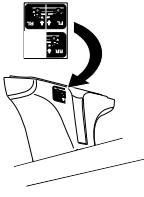

6

NISSAN Terrano (WD21), 3-dr SUV, 86-96		X mm	100 mm	700 mm
NISSAN Pathfinder (WD21), 3-dr SUV, 86-96 / *87-96		X mm	100 mm	700 mm
X inch	3 7/8"	Y mm	700 mm	3 7/8"
Y inch	27 1/2"			27 1/2"

NISSAN NP300, 2-dr Extended Cab, 09-		X mm	245 mm	245 mm
NISSAN NP300, 2-dr Single Cab, 09-		X mm	260 mm	260 mm
NISSAN King Cab, 2-dr Extended Cab, 98-01, 02-05		X mm	245 mm	245 mm
NISSAN King Cab, 2-dr Extended Cab, 86-97		X mm	280 mm	280 mm
NISSAN King Cab, 2-dr Single Cab, 98-01, 02-05		X mm	260 mm	260 mm
NISSAN King Cab, 2-dr Single Cab, 86-97		X mm	280 mm	280 mm
X inch	9 5/8"	Y mm	245 mm	9 5/8"
Y inch	10 1/4"			10 1/4"
	9 5/8"			9 5/8"
	11"			11"
	10 1/4"			10 1/4"
	11"			11"