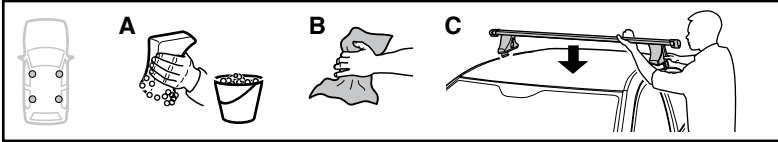

NISSAN NP300, 4-dr Double Cab, 09-

NISSAN Pathfinder (WD21), 5-dr SUV, 89-96 / *90-96

NISSAN Terrano (WD21), 5-dr SUV, 86-96

5

	X mm	Y mm	X inch	Y inch
NISSAN King Cab, 2-dr Single Cab, 86-97	280 mm	–	11"	–
NISSAN King Cab, 2-dr Single Cab, 98-01, 02-05	260 mm	–	10 1/4"	–
NISSAN King Cab, 2-dr Extended Cab, 86-97	280 mm	–	11"	–
NISSAN King Cab, 2-dr Extended Cab, 98-01, 02-05	245 mm	–	9 5/8"	–
NISSAN NP300, 2-dr Single Cab, 09–	260 mm	–	10 1/4"	–
NISSAN NP300, 2-dr Extended Cab, 09–	245 mm	–	9 5/8"	–