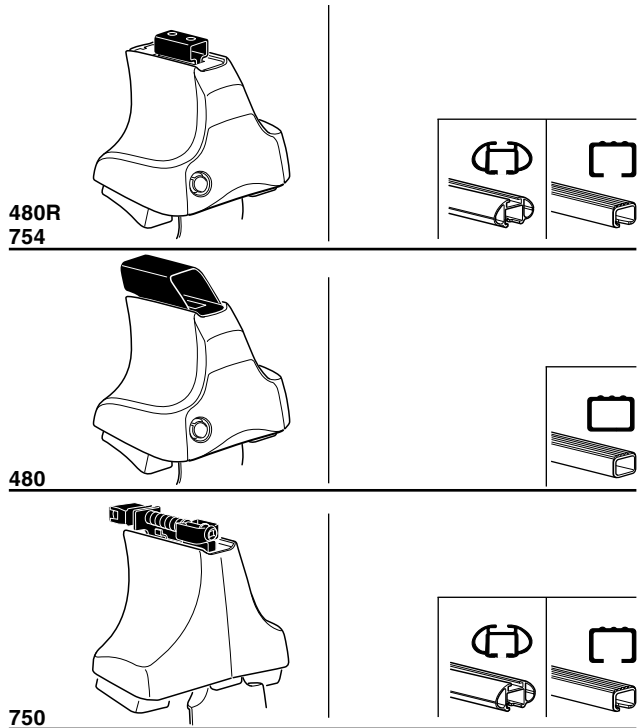

Kit 1086

- **NISSAN King Cab**, 2-dr Single Cab, 86-97
- **NISSAN King Cab**, 2-dr Single Cab, 98-01, 02-05
- **NISSAN King Cab**, 2-dr Extended Cab, 86-97
- **NISSAN King Cab**, 2-dr Extended Cab, 98-01, 02-05
- **NISSAN King Cab**, 4-dr Double Cab, 86-97
- **NISSAN King Cab**, 4-dr Double Cab, 98-01, 02-05
- **NISSAN NP300**, 2-dr Single Cab, 09–
- **NISSAN NP300**, 2-dr Extended Cab, 09–
- **NISSAN NP300**, 4-dr Double Cab, 09–
- **NISSAN Pathfinder (WD21)**, 3-dr SUV, 86-96 / *87-96
- **NISSAN Pathfinder (WD21)**, 5-dr SUV, 89-96 / *90-96
- **NISSAN Terrano (WD21)**, 3-dr SUV, 86-96
- **NISSAN Terrano (WD21)**, 5-dr SUV, 86-96

*North America

THULE®
SWEDEN

ISO 11154-E