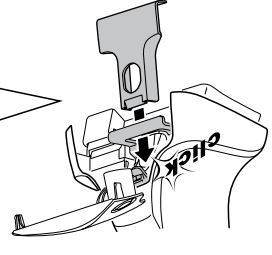

6

NISSAN Terrano (WD21), 3-dr SUV, 86-96		X mm	100 mm	700 mm
NISSAN Pathfinder (WD21), 3-dr SUV, 86-96 / *87-96		X mm	100 mm	700 mm
X inch	3 7/8"	Y mm	700 mm	3 7/8"
Y inch	27 1/2"			27 1/2"

NISSAN NP300, 2-dr Extended Cab, 09-		X mm	245 mm	245 mm
NISSAN NP300, 2-dr Single Cab, 09-		X mm	260 mm	260 mm
NISSAN King Cab, 2-dr Extended Cab, 98-01, 02-05		X mm	245 mm	245 mm
NISSAN King Cab, 2-dr Extended Cab, 86-97		X mm	280 mm	280 mm
NISSAN King Cab, 2-dr Single Cab, 98-01, 02-05		X mm	260 mm	260 mm
NISSAN King Cab, 2-dr Single Cab, 86-97		X mm	280 mm	280 mm
X inch	9 5/8"	Y mm	245 mm	9 5/8"
Y inch	10 1/4"			10 1/4"
	9 5/8"			9 5/8"
	11"			11"
	10 1/4"			10 1/4"
	11"			11"