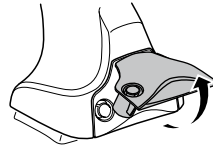

NISSAN NP300, 4-dr Double Cab, 09-

NISSAN Pathfinder (WD21), 5-dr SUV, 89-96 / *90-96

NISSAN Terrano (WD21), 5-dr SUV, 86-96

5

	X mm	Y mm	X inch	Y inch
NISSAN King Cab, 2-dr Single Cab, 86-97	280 mm	–	11"	–
NISSAN King Cab, 2-dr Single Cab, 98-01, 02-05	260 mm	–	10 1/4"	–
NISSAN King Cab, 2-dr Extended Cab, 86-97	280 mm	–	11"	–
NISSAN King Cab, 2-dr Extended Cab, 98-01, 02-05	245 mm	–	9 5/8"	–
NISSAN NP300, 2-dr Single Cab, 09–	260 mm	–	10 1/4"	–
NISSAN NP300, 2-dr Extended Cab, 09–	245 mm	–	9 5/8"	–