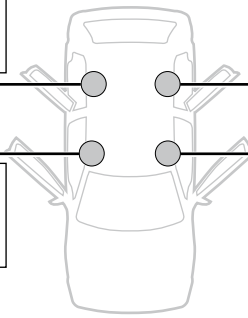

6

NISSAN Terrano (WD21), 3-dr SUV, 86-96		X mm	100 mm	700 mm
NISSAN Pathfinder (WD21), 3-dr SUV, 86-96 / *87-96		X mm	100 mm	700 mm
X inch	3 7/8"	Y mm	700 mm	3 7/8"
Y inch	27 1/2"			27 1/2"

NISSAN NP300, 2-dr Extended Cab, 09-		X mm	245 mm	245 mm
NISSAN NP300, 2-dr Single Cab, 09-		X mm	260 mm	260 mm
NISSAN King Cab, 2-dr Extended Cab, 98-01, 02-05		X mm	245 mm	245 mm
NISSAN King Cab, 2-dr Extended Cab, 86-97		X mm	280 mm	280 mm
NISSAN King Cab, 2-dr Single Cab, 98-01, 02-05		X mm	260 mm	260 mm
NISSAN King Cab, 2-dr Single Cab, 86-97		X mm	280 mm	280 mm
X inch	9 5/8"	Y mm	245 mm	9 5/8"
Y inch	10 1/4"			10 1/4"
	9 5/8"			9 5/8"
	11"			11"
	10 1/4"			10 1/4"
	11"			11"