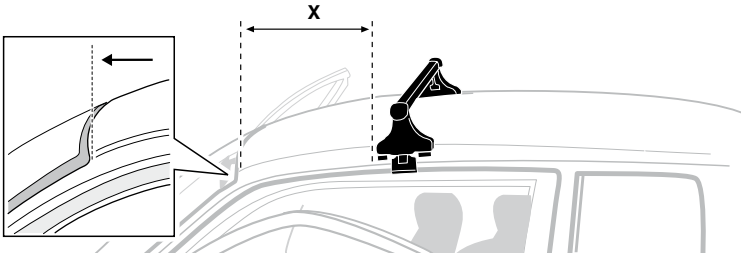

NISSAN NP300, 4-dr Double Cab, 09-

NISSAN Pathfinder (WD21), 5-dr SUV, 89-96 / *90-96

NISSAN Terrano (WD21), 5-dr SUV, 86-96

5

	X mm	Y mm	X inch	Y inch
NISSAN King Cab, 2-dr Single Cab, 86-97	280 mm	–	11"	–
NISSAN King Cab, 2-dr Single Cab, 98-01, 02-05	260 mm	–	10 1/4"	–
NISSAN King Cab, 2-dr Extended Cab, 86-97	280 mm	–	11"	–
NISSAN King Cab, 2-dr Extended Cab, 98-01, 02-05	245 mm	–	9 5/8"	–
NISSAN NP300, 2-dr Single Cab, 09–	260 mm	–	10 1/4"	–
NISSAN NP300, 2-dr Extended Cab, 09–	245 mm	–	9 5/8"	–