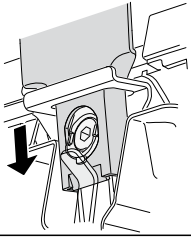

6

NISSAN Terrano (WD21), 3-dr SUV, 86-96		X mm	100 mm	700 mm
NISSAN Pathfinder (WD21), 3-dr SUV, 86-96 / *87-96		X mm	100 mm	700 mm
X inch	3 7/8"	Y mm	700 mm	3 7/8"
Y inch	27 1/2"			27 1/2"

NISSAN NP300, 2-dr Extended Cab, 09-		X mm	245 mm	245 mm
NISSAN NP300, 2-dr Single Cab, 09-		X mm	260 mm	260 mm
NISSAN King Cab, 2-dr Extended Cab, 98-01, 02-05		X mm	245 mm	245 mm
NISSAN King Cab, 2-dr Extended Cab, 86-97		X mm	280 mm	280 mm
NISSAN King Cab, 2-dr Single Cab, 98-01, 02-05		X mm	260 mm	260 mm
NISSAN King Cab, 2-dr Single Cab, 86-97		X mm	280 mm	280 mm
X inch	9 5/8"	Y mm	245 mm	9 5/8"
Y inch	10 1/4"			10 1/4"
	9 5/8"			9 5/8"
	11"			11"
	10 1/4"			10 1/4"
	11"			11"