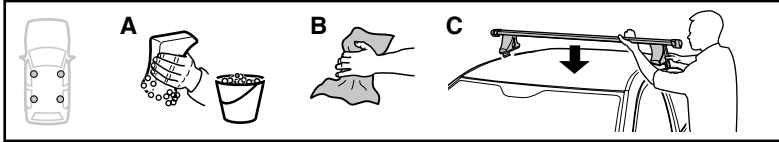

5

	X mm	Y mm	X inch	Y inch
NISSAN King Cab, 4-dr Double Cab, 86-97	300 mm	700 mm	11 3/4"	27 1/2"
NISSAN King Cab, 4-dr Double Cab, 98-01, 02-05	270 mm	700 mm	10 5/8"	27 1/2"
NISSAN Pathfinder (WD21), 5-dr SUV, 89-96 / *90-96	420 mm	700 mm	16 1/4"	27 1/2"
NISSAN Terrano (WD21), 5-dr SUV, 86-96	420 mm	700 mm	16 1/4"	27 1/2"
NISSAN NP300, 4-dr Double Cab, 09-	270 mm	700 mm	10 5/8"	27 1/2"