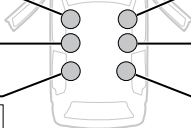

NISSAN NP300, 2-dr Extended Cab, 09-

NISSAN Pathfinder (WD21), 3-dr SUV, 86-96 / *87-96

NISSAN Terrano (WD21), 3-dr SUV, 86-96

SRA

4

NISSAN King Cab, 4-dr Double Cab, 86-97

NISSAN King Cab, 4-dr Double Cab, 98-01, 02-05

NISSAN NP300, 4-dr Double Cab, 09-

NISSAN Pathfinder (WD21), 5-dr SUV, 89-96 / *90-96

NISSAN Terrano (WD21), 5-dr SUV, 86-96

5

	X mm	Y mm	X inch	Y inch
NISSAN King Cab, 2-dr Single Cab, 86-97	280 mm	–	11"	–
NISSAN King Cab, 2-dr Single Cab, 98-01, 02-05	260 mm	–	10 1/4"	–
NISSAN King Cab, 2-dr Extended Cab, 86-97	280 mm	–	11"	–
NISSAN King Cab, 2-dr Extended Cab, 98-01, 02-05	245 mm	–	9 5/8"	–
NISSAN NP300, 2-dr Single Cab, 09–	260 mm	–	10 1/4"	–
NISSAN NP300, 2-dr Extended Cab, 09–	245 mm	–	9 5/8"	–

	X mm	Y mm	X inch	Y inch
NISSAN Pathfinder (WD21), 3-dr SUV, 86-96 / *87-96	100 mm	700 mm	3 7/8"	27 1/2"
NISSAN Terrano (WD21), 3-dr SUV, 86-96	100 mm	700 mm	3 7/8"	27 1/2"

5

	X mm	Y mm	X inch	Y inch
NISSAN King Cab, 4-dr Double Cab, 86-97	300 mm	700 mm	11 3/4"	27 1/2"
NISSAN King Cab, 4-dr Double Cab, 98-01, 02-05	270 mm	700 mm	10 5/8"	27 1/2"
NISSAN Pathfinder (WD21), 5-dr SUV, 89-96 / *90-96	420 mm	700 mm	16 1/4"	27 1/2"
NISSAN Terrano (WD21), 5-dr SUV, 86-96	420 mm	700 mm	16 1/4"	27 1/2"
NISSAN NP300, 4-dr Double Cab, 09-	270 mm	700 mm	10 5/8"	27 1/2"