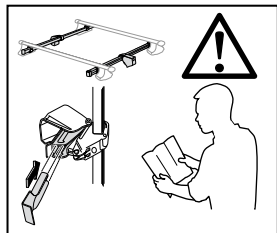

4

NISSAN King Cab, 2-dr Single Cab, 86-97

NISSAN King Cab, 2-dr Single Cab, 98-01, 02-05

NISSAN King Cab, 2-dr Extended Cab, 86-97

NISSAN King Cab, 2-dr Extended Cab, 98-01, 02-05

NISSAN NP300, 2-dr Single Cab, 09-

NISSAN NP300, 2-dr Extended Cab, 09-

NISSAN Pathfinder (WD21), 3-dr SUV, 86-96 / *87-96

NISSAN Terrano (WD21), 3-dr SUV, 86-96

SRA