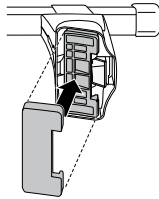

NISSAN NP300, 4-dr Double Cab, 09-

NISSAN Pathfinder (WD21), 5-dr SUV, 89-96 / *90-96

NISSAN Terrano (WD21), 5-dr SUV, 86-96

5

	X mm	Y mm	X inch	Y inch
NISSAN King Cab, 2-dr Single Cab, 86-97	280 mm	–	11"	–
NISSAN King Cab, 2-dr Single Cab, 98-01, 02-05	260 mm	–	10 1/4"	–
NISSAN King Cab, 2-dr Extended Cab, 86-97	280 mm	–	11"	–
NISSAN King Cab, 2-dr Extended Cab, 98-01, 02-05	245 mm	–	9 5/8"	–
NISSAN NP300, 2-dr Single Cab, 09–	260 mm	–	10 1/4"	–
NISSAN NP300, 2-dr Extended Cab, 09–	245 mm	–	9 5/8"	–