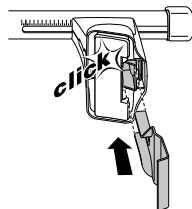

NISSAN NP300, 4-dr Double Cab, 09-

NISSAN Pathfinder (WD21), 5-dr SUV, 89-96 / *90-96

NISSAN Terrano (WD21), 5-dr SUV, 86-96

5

	X mm	Y mm	X inch	Y inch
NISSAN King Cab, 2-dr Single Cab, 86-97	280 mm	–	11"	–
NISSAN King Cab, 2-dr Single Cab, 98-01, 02-05	260 mm	–	10 1/4"	–
NISSAN King Cab, 2-dr Extended Cab, 86-97	280 mm	–	11"	–
NISSAN King Cab, 2-dr Extended Cab, 98-01, 02-05	245 mm	–	9 5/8"	–
NISSAN NP300, 2-dr Single Cab, 09–	260 mm	–	10 1/4"	–
NISSAN NP300, 2-dr Extended Cab, 09–	245 mm	–	9 5/8"	–