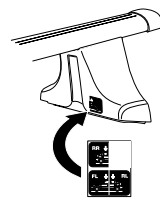

NISSAN NP300, 4-dr Double Cab, 09-

NISSAN Pathfinder (WD21), 5-dr SUV, 89-96 / *90-96

NISSAN Terrano (WD21), 5-dr SUV, 86-96

5

	X mm	Y mm	X inch	Y inch
NISSAN King Cab, 2-dr Single Cab, 86-97	280 mm	–	11"	–
NISSAN King Cab, 2-dr Single Cab, 98-01, 02-05	260 mm	–	10 1/4"	–
NISSAN King Cab, 2-dr Extended Cab, 86-97	280 mm	–	11"	–
NISSAN King Cab, 2-dr Extended Cab, 98-01, 02-05	245 mm	–	9 5/8"	–
NISSAN NP300, 2-dr Single Cab, 09–	260 mm	–	10 1/4"	–
NISSAN NP300, 2-dr Extended Cab, 09–	245 mm	–	9 5/8"	–