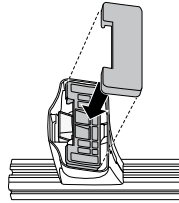

6

NISSAN Terrano (WD21), 3-dr SUV, 86-96		X mm	100 mm	700 mm
NISSAN Pathfinder (WD21), 3-dr SUV, 86-96 / *87-96		X mm	100 mm	700 mm
X inch	3 7/8"	Y mm	700 mm	3 7/8"
Y inch	27 1/2"			27 1/2"

NISSAN NP300, 2-dr Extended Cab, 09-		X mm	245 mm	245 mm
NISSAN NP300, 2-dr Single Cab, 09-		X mm	260 mm	260 mm
NISSAN King Cab, 2-dr Extended Cab, 98-01, 02-05		X mm	245 mm	245 mm
NISSAN King Cab, 2-dr Extended Cab, 86-97		X mm	280 mm	280 mm
NISSAN King Cab, 2-dr Single Cab, 98-01, 02-05		X mm	260 mm	260 mm
NISSAN King Cab, 2-dr Single Cab, 86-97		X mm	280 mm	280 mm
X inch	9 5/8"	Y mm	245 mm	9 5/8"
Y inch	10 1/4"			10 1/4"
	9 5/8"			9 5/8"
	11"			11"
	10 1/4"			10 1/4"
	11"			11"