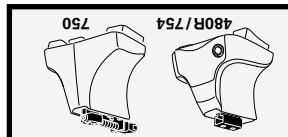

NISSAN King Cab, 2-dr Single Cab, 86-97	—	—
NISSAN King Cab, 2-dr Single Cab, 98-01, 02-05	—	—
NISSAN King Cab, 2-dr Extended Cab, 86-97	—	—
NISSAN King Cab, 2-dr Extended Cab, 98-01, 02-05	—	—
NISSAN King Cab, 4-dr Double Cab, 86-97	40 ⁵/₈"	1031 mm
NISSAN King Cab, 4-dr Double Cab, 98-01, 02-05	40 ³/₈"	1026 mm
NISSAN NP300, 2-dr Single Cab, 09—	—	—
NISSAN NP300, 2-dr Extended Cab, 09—	—	—
NISSAN NP300, 4-dr Double Cab, 09—	40 ³/₈"	1026 mm
NISSAN Pathfinder (WD21), 3-dr SUV, 86-96 / 87-96	40 ⁵/₈"	1031 mm
NISSAN Pathfinder (WD21), 5-dr SUV, 89-96 / 90-96	40 ¹/₄"	1021 mm
NISSAN Terrano (WD21), 3-dr SUV, 86-96	40 ¹/₄"	1021 mm
NISSAN Terrano (WD21), 5-dr SUV, 86-96	40 ¹/₄"	1021 mm

2

1

3