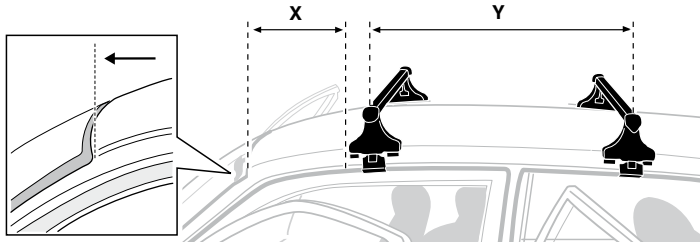

5

	X mm	Y mm	X inch	Y inch
NISSAN King Cab, 4-dr Double Cab, 86-97	300 mm	700 mm	11 3/4"	27 1/2"
NISSAN King Cab, 4-dr Double Cab, 98-01, 02-05	270 mm	700 mm	10 5/8"	27 1/2"
NISSAN Pathfinder (WD21), 5-dr SUV, 89-96 / *90-96	420 mm	700 mm	16 1/4"	27 1/2"
NISSAN Terrano (WD21), 5-dr SUV, 86-96	420 mm	700 mm	16 1/4"	27 1/2"
NISSAN NP300, 4-dr Double Cab, 09-	270 mm	700 mm	10 5/8"	27 1/2"