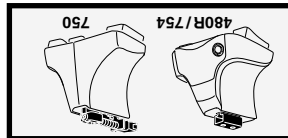

2

1

3

40 5/8" / 1031 mm	NISSAN King Cab, 2-dr Single Cab, 86-97
40 3/8" / 1026 mm	NISSAN King Cab, 2-dr Single Cab, 98-01, 02-05
40 5/8" / 1031 mm	NISSAN King Cab, 2-dr Extended Cab, 86-97
40 3/8" / 1026 mm	NISSAN King Cab, 2-dr Extended Cab, 98-01, 02-05
40 5/8" / 1031 mm	NISSAN King Cab, 4-dr Double Cab, 86-97
40 3/8" / 1026 mm	NISSAN King Cab, 4-dr Double Cab, 98-01, 02-05
40 3/8" / 1026 mm	NISSAN NP300, 2-dr Single Cab, 09-
40 3/8" / 1026 mm	NISSAN NP300, 2-dr Extended Cab, 09-
40 5/8" / 1031 mm	NISSAN NP300, 4-dr Double Cab, 09-
40 5/8" / 1031 mm	NISSAN Pathfinder (WD21), 3-dr SUV, 86-96 / 87-96
40 1/4" / 1021 mm	NISSAN Pathfinder (WD21), 5-dr SUV, 89-96 / 90-96
40 1/4" / 1021 mm	NISSAN Terrano (WD21), 3-dr SUV, 86-96
40 1/4" / 1021 mm	NISSAN Terrano (WD21), 5-dr SUV, 86-96