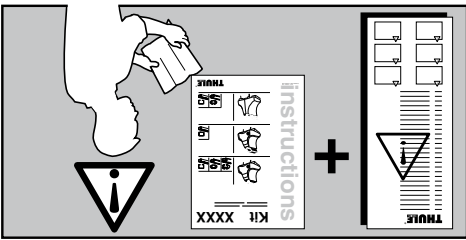

3

2

1

instructions

20100611: 503-1086-04

Kit 1086

NISSAN King Cab, 2-dr Single Cab, 86-97
NISSAN King Cab, 2-dr Single Cab, 98-01, 02-05
NISSAN King Cab, 2-dr Extended Cab, 86-97
NISSAN King Cab, 2-dr Extended Cab, 98-01, 02-05
NISSAN King Cab, 4-dr Double Cab, 86-97
NISSAN King Cab, 4-dr Double Cab, 98-01, 02-05
NISSAN NP300, 2-dr Single Cab, 09-
NISSAN NP300, 2-dr Extended Cab, 09-
NISSAN NP300, 4-dr Double Cab, 09-
NISSAN Pathfinder (WD21), 3-dr SUV, 86-96 / *87-96
NISSAN Pathfinder (WD21), 5-dr SUV, 89-96 / *90-96
NISSAN Terrano (WD21), 3-dr SUV, 86-96
NISSAN Terrano (WD21), 5-dr SUV, 86-96