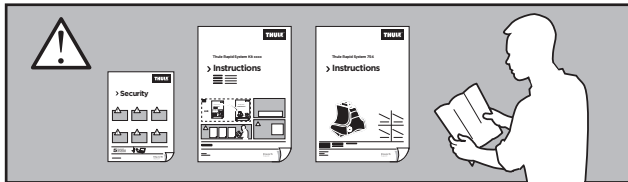

Thule Rapid System Kit 1051

> Instructions

VOLKSWAGEN Bora, 4-dr Sedan, 99-04

VOLKSWAGEN Golf IV, 5-dr Hatchback, 98-03 / *99-06

VOLKSWAGEN Jetta IV, 5-dr Hatchback, 99-04 / *99-05

*North America

ISO 11154-E