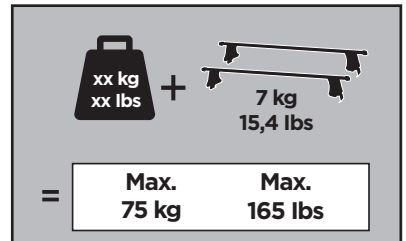

Thule Rapid System Kit 1051

> Instructions

VOLKSWAGEN Bora, 4-dr Sedan, 99-04

VOLKSWAGEN Golf IV, 5-dr Hatchback, 98-03 / *99-06

VOLKSWAGEN Jetta IV, 5-dr Hatchback, 99-04 / *99-05

*North America

ISO 11154-E

20 x1

21 x1

22 x2

98 x4

x1

x1

1

	X (scale)	X (mm)	X (inch)
VOLKSWAGEN Bora, 4-dr Sedan, 99-04	27	921	36 ¹/₄
VOLKSWAGEN Golf IV, 5-dr Hatchback, 98-03 / *99-06	27	921	36 ¹/₄
VOLKSWAGEN Jetta IV, 5-dr Hatchback, 99-04 / *99-05	27	921	36 ¹/₄