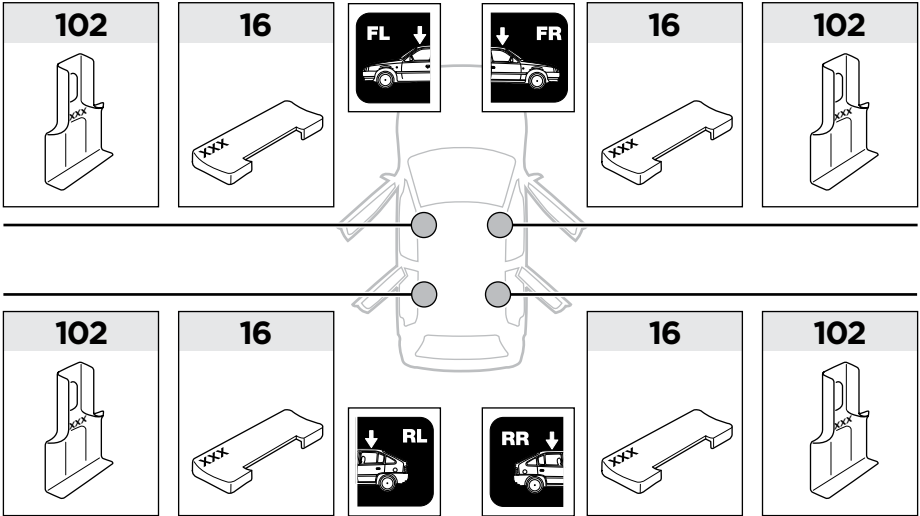

2

SAAB 9-5, 4-dr Sedan, 98-04, 05-09 / *99-09

SAAB 9-5, 5-dr Estate, 05-

SAAB 9-5, 5-dr Wagon, *05-08