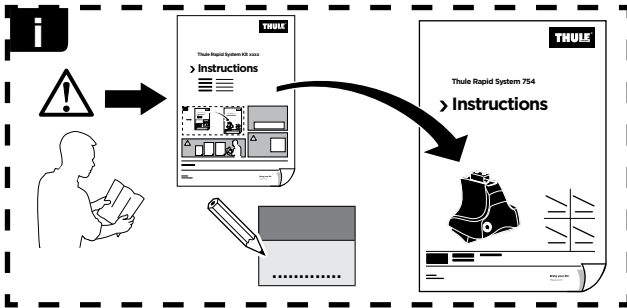

Thule Rapid System Kit 1048

> Instructions

SAAB 9-5, 4-dr Sedan, 98-04, 05-09 / *99-09

SAAB 9-5, 5-dr Estate, 05-

SAAB 9-5, 5-dr Wagon, *05-08

*North America

ISO 11154-E

141048

C.20121010
519-1048-02

Bring your life

thule.com

16 x4

102 x4

x1

x1

1

	X (scale)	X (mm)	X (inch)
SAAB 9-5, 4-dr Sedan, 98-04, 05-09 / *99-09	34	991	39
SAAB 9-5, 5-dr Estate, 05-	34	991	39
SAAB 9-5, 5-dr Wagon, *05-08	34	991	39