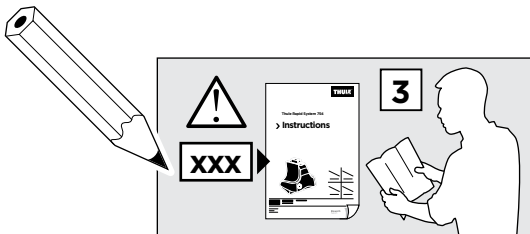

2

SAAB 9-5, 4-dr Sedan, 98-04, 05-09 / *99-09

SAAB 9-5, 5-dr Estate, 05-

SAAB 9-5, 5-dr Wagon, *05-08