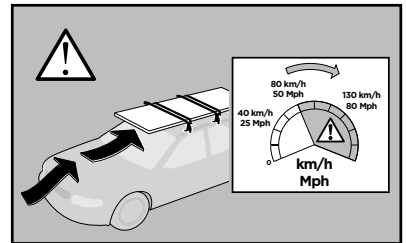

Thule Rapid System Kit 1048

> Instructions

SAAB 9-5, 4-dr Sedan, 98-04, 05-09 / *99-09

SAAB 9-5, 5-dr Estate, 05-

SAAB 9-5, 5-dr Wagon, *05-08

*North America

ISO 11154-E

141048

C.20121010
519-1048-02

Bring your life

thule.com

16 x4

102 x4

x1

x1

1

	X (scale)	X (mm)	X (inch)
SAAB 9-5, 4-dr Sedan, 98-04, 05-09 / *99-09	34	991	39
SAAB 9-5, 5-dr Estate, 05-	34	991	39
SAAB 9-5, 5-dr Wagon, *05-08	34	991	39