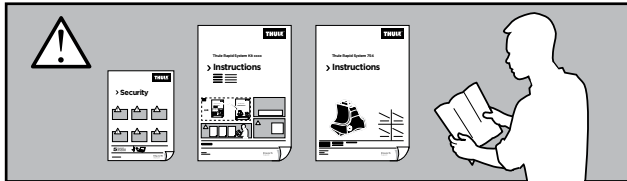

Thule Rapid System Kit 1048

> Instructions

SAAB 9-5, 4-dr Sedan, 98-04, 05-09 / *99-09

SAAB 9-5, 5-dr Estate, 05-

SAAB 9-5, 5-dr Wagon, *05-08

*North America

ISO 11154-E

141048