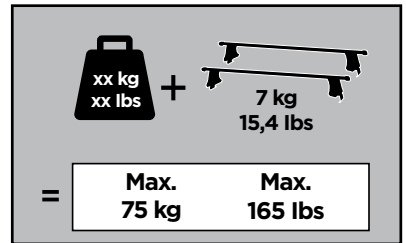

Thule Rapid System Kit 1048

> Instructions

SAAB 9-5, 4-dr Sedan, 98-04, 05-09 / *99-09

SAAB 9-5, 5-dr Estate, 05-

SAAB 9-5, 5-dr Wagon, *05-08

*North America

ISO 11154-E

141048

C.20121010
519-1048-02

Bring your life

thule.com

16 x4

102 x4

x1

x1

1

	X (scale)	X (mm)	X (inch)
SAAB 9-5, 4-dr Sedan, 98-04, 05-09 / *99-09	34	991	39
SAAB 9-5, 5-dr Estate, 05-	34	991	39
SAAB 9-5, 5-dr Wagon, *05-08	34	991	39