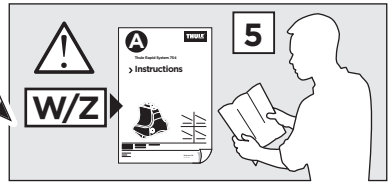

3

	W (mm)	Z (mm)	W (inch)	Z (inch)
ALFA ROMEO 155, 4-dr Sedan, 93-97	280	700	11	27 1/2
FIAT Tipo, 5-dr Hatchback, 93-96	280	700	11	27 1/2