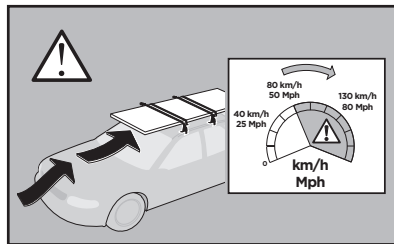

Thule Rapid System Kit 1008

> Instructions

MAZDA 626, 4-dr Sedan, 92-97

ISO 11154-E

141008

C.20130619
519-1008-01

Bring your life
thule.com

03 x4

67 x4

x1

x1

1

	X (scale)	X (mm)	X (inch)
MAZDA 626, 4-dr Sedan, 92-97	34	991	39

	Y (scale)	Y (mm)	Y (inch)
MAZDA 626, 4-dr Sedan, 92-97	31,5	966	38

2

MAZDA 626, 4-dr Sedan, 92-97