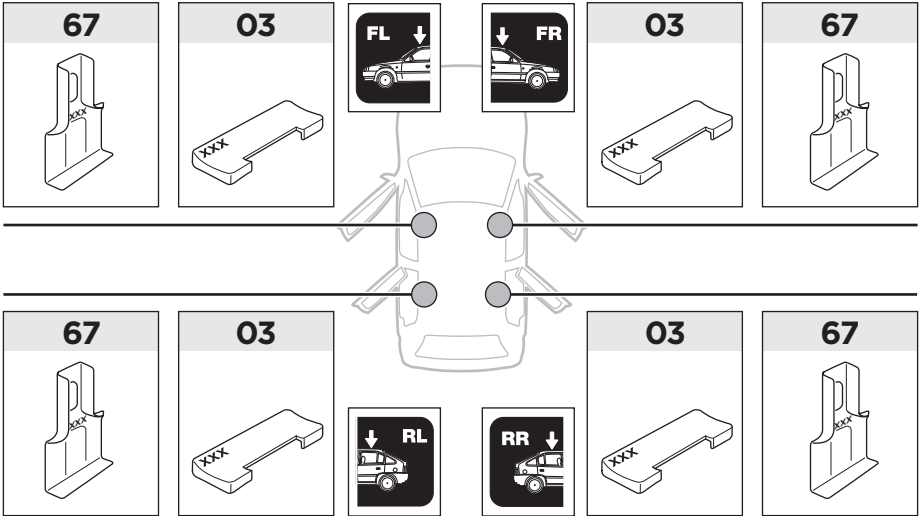

67 x4

x1

x1

1

	X (scale)	X (mm)	X (inch)
MAZDA 626, 4-dr Sedan, 92-97	34	991	39

	Y (scale)	Y (mm)	Y (inch)
MAZDA 626, 4-dr Sedan, 92-97	31,5	966	38

2

MAZDA 626, 4-dr Sedan, 92-97

3

	W (mm)	Z (mm)	W (inch)	Z (inch)
MAZDA 626 , 4-dr Sedan, 92-97	230	700	9	27 1/2