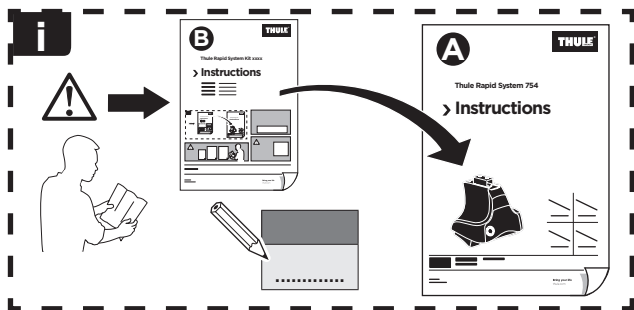

Thule Rapid System Kit 1008

> Instructions

MAZDA 626, 4-dr Sedan, 92-97

ISO 11154-E

141008

C.20130619
519-1008-01

Bring your life
thule.com

03 x4

67 x4

x1

x1

1

	X (scale)	X (mm)	X (inch)
MAZDA 626, 4-dr Sedan, 92-97	34	991	39

	Y (scale)	Y (mm)	Y (inch)
MAZDA 626, 4-dr Sedan, 92-97	31,5	966	38

2

MAZDA 626, 4-dr Sedan, 92-97