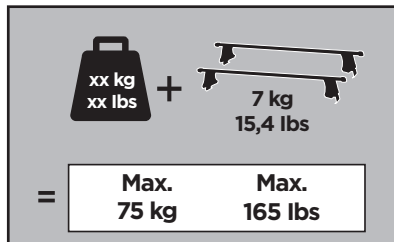

Thule Rapid System Kit 1008

> Instructions

MAZDA 626, 4-dr Sedan, 92-97

ISO 11154-E

141008

C.20130619
519-1008-01

Bring your life
thule.com

03 x4

67 x4

x1

x1

1

	X (scale)	X (mm)	X (inch)
MAZDA 626, 4-dr Sedan, 92-97	34	991	39

	Y (scale)	Y (mm)	Y (inch)
MAZDA 626, 4-dr Sedan, 92-97	31,5	966	38

2

MAZDA 626, 4-dr Sedan, 92-97

3

	W (mm)	Z (mm)	W (inch)	Z (inch)
MAZDA 626 , 4-dr Sedan, 92-97	230	700	9	27 1/2