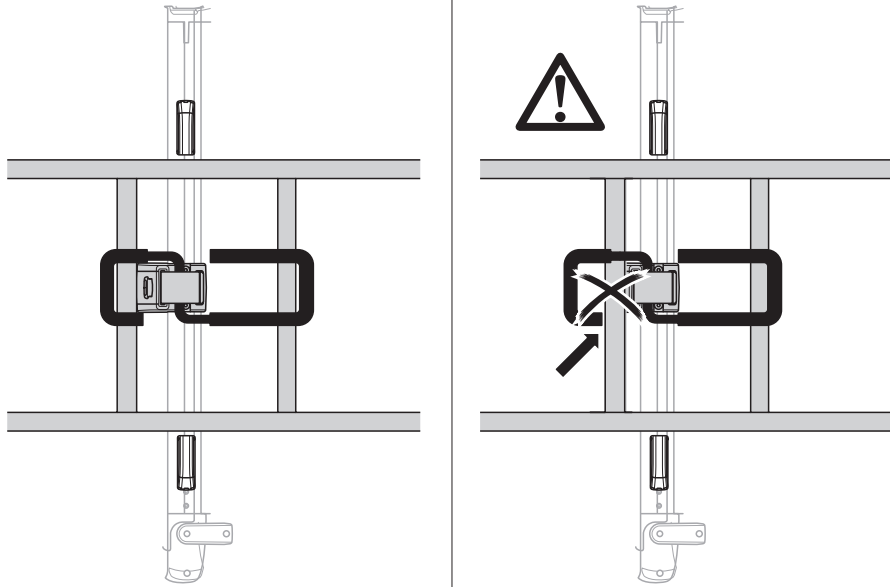

3

i

920g

Ladder Step Adapter 310

THULE®
SWEDEN
PROFESSIONAL

Thule Sweden AB, Box 69, 330 33 Hillerstorp, SWEDEN

www.thuleprofessional.com

info@thule.com

710*4DF/501-7186